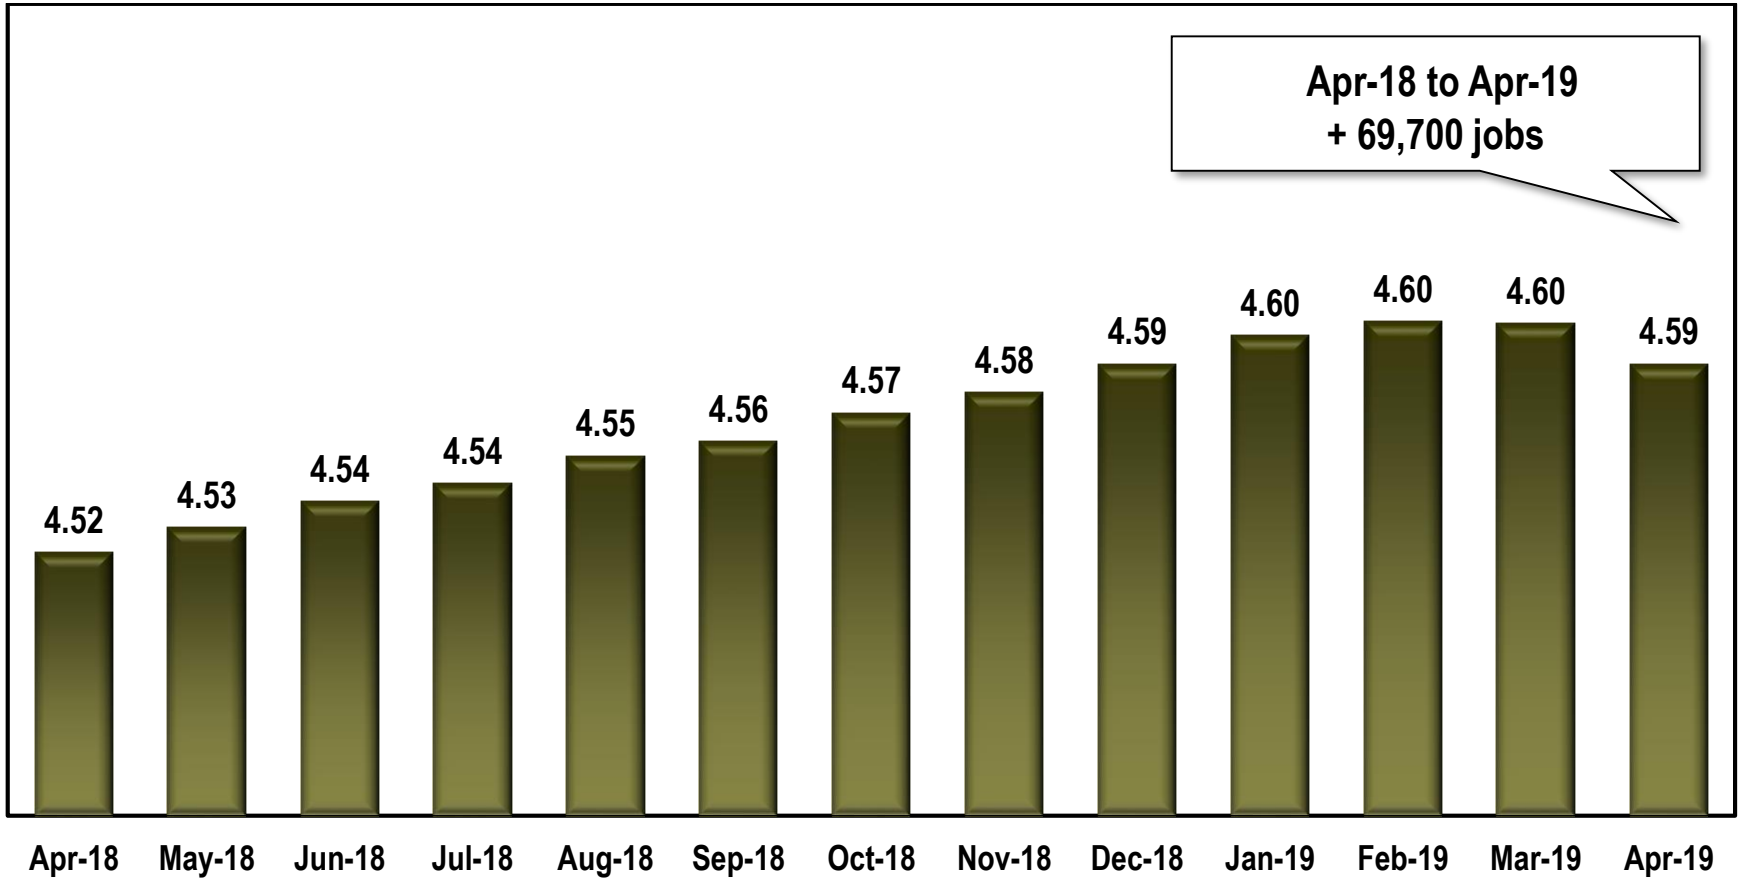

Georgia Employment

Seasonally Adjusted
(In Millions)

Source: Georgia Department of Labor - Mark Butler, Commissioner