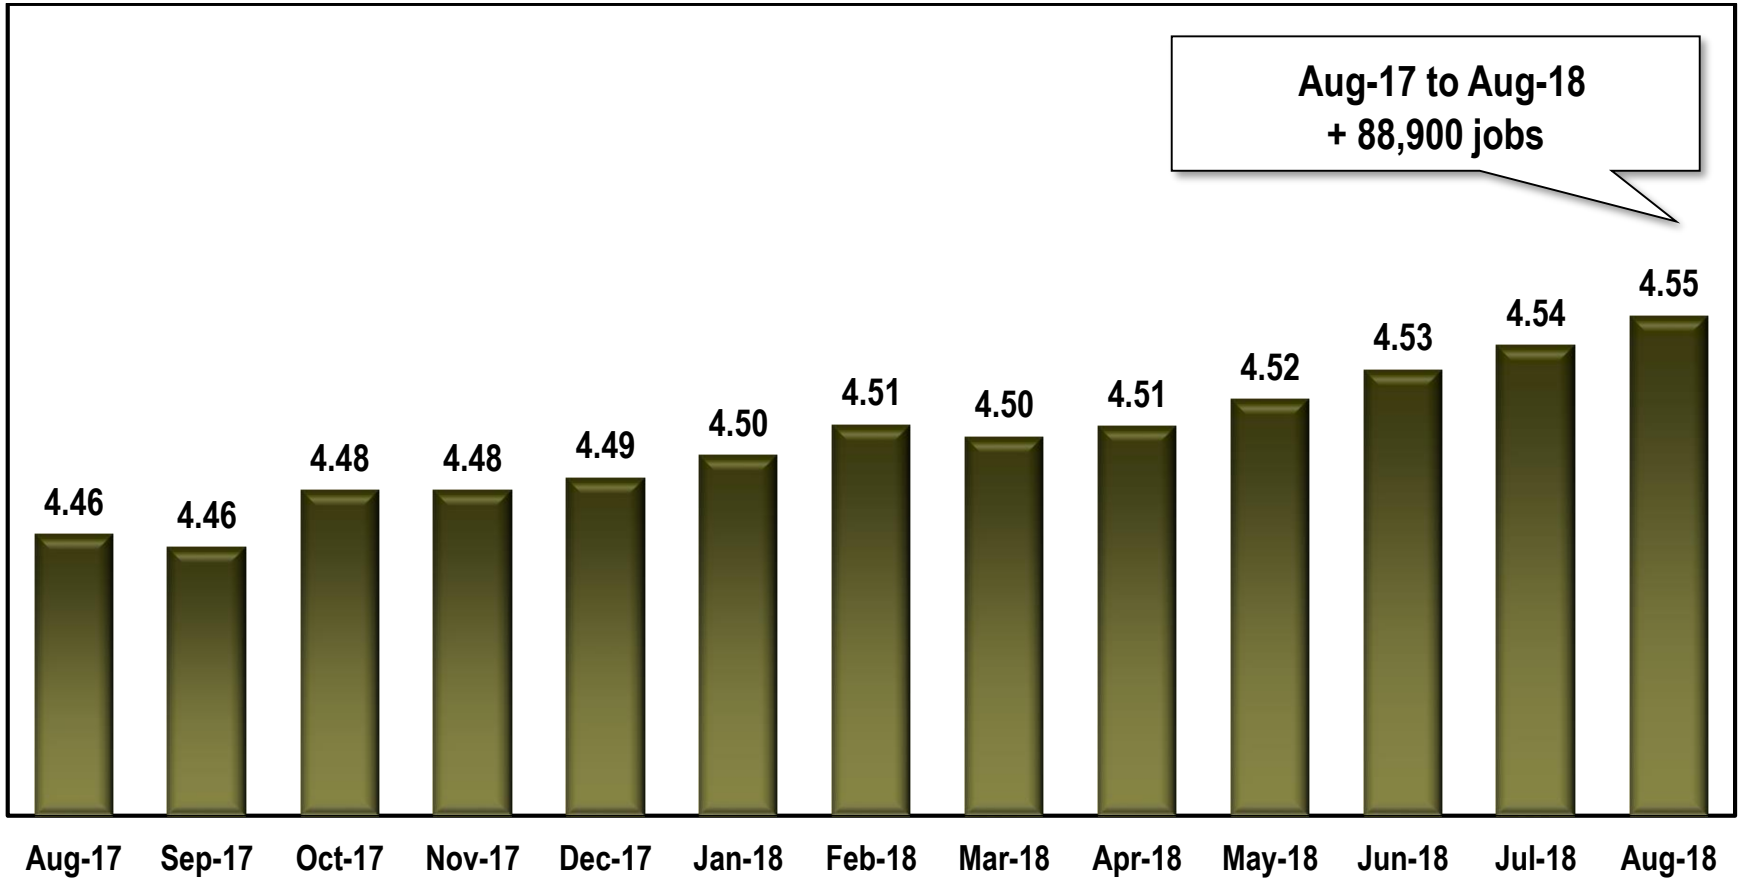

Georgia Employment

Seasonally Adjusted
(In Millions)

Source: Georgia Department of Labor - Mark Butler, Commissioner