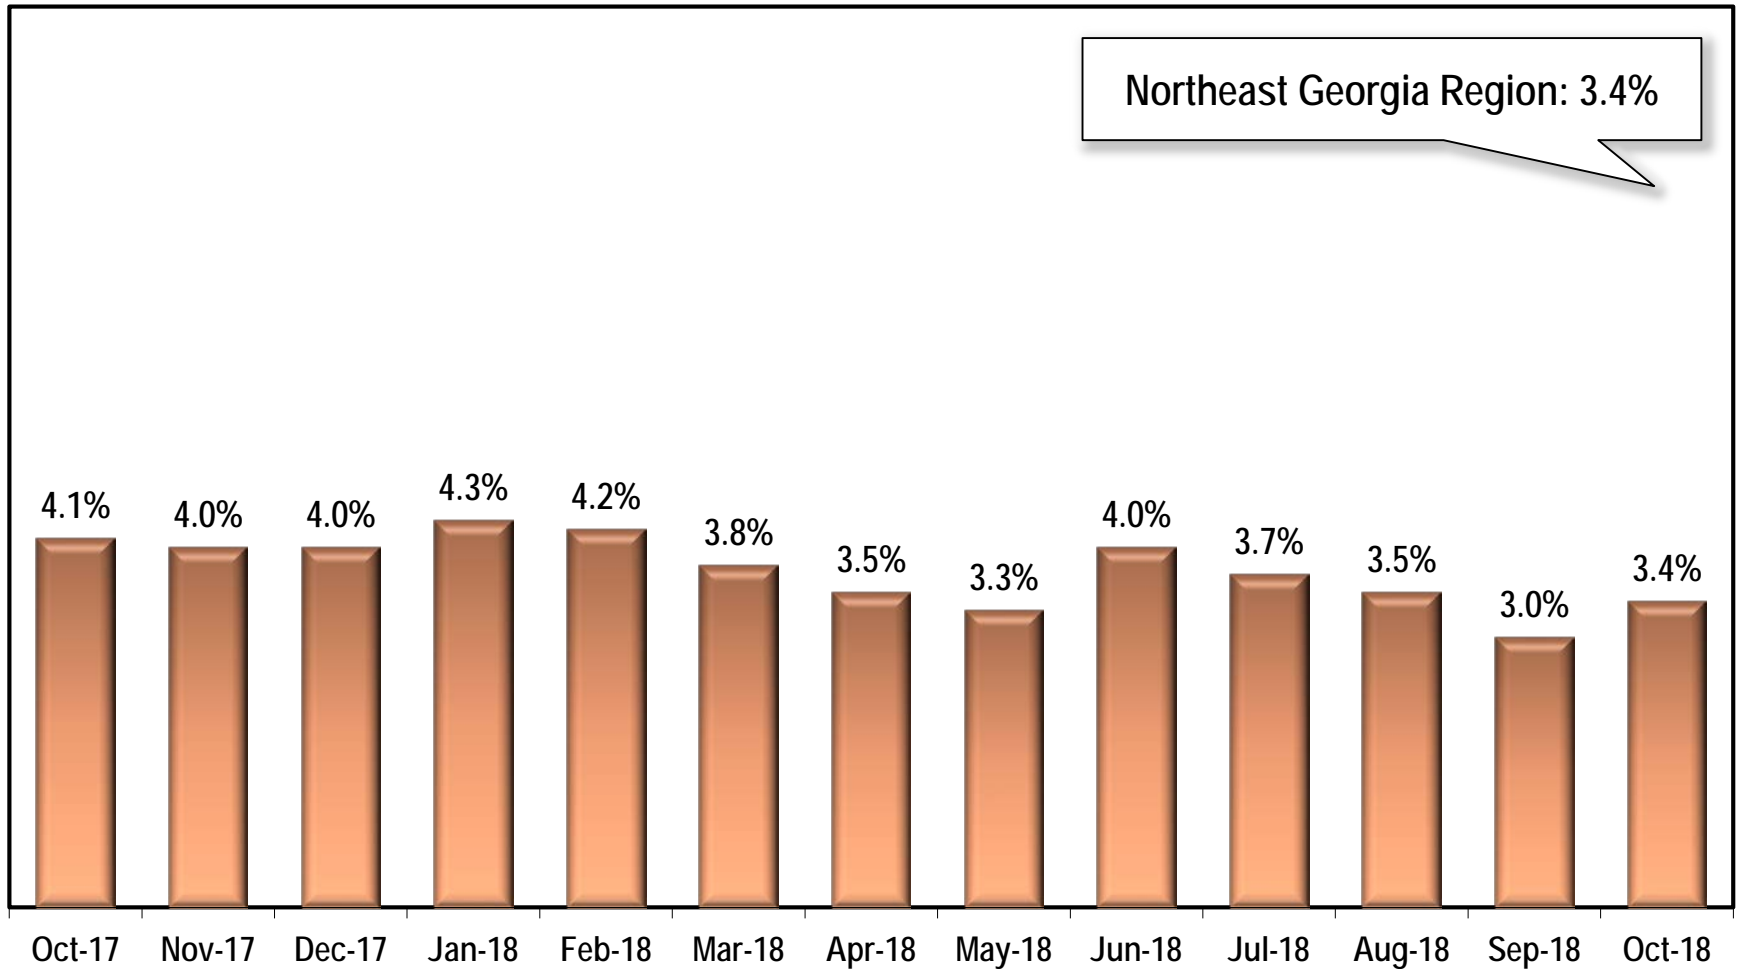

# Northeast Georgia Region Unemployment Rate (Not Seasonally Adjusted)

Note: Northeast Georgia Region includes Barrow, Clarke, Elbert, Greene, Jackson, Jasper, Madison, Morgan, Newton, Oconee, Oglethorpe and Walton counties.