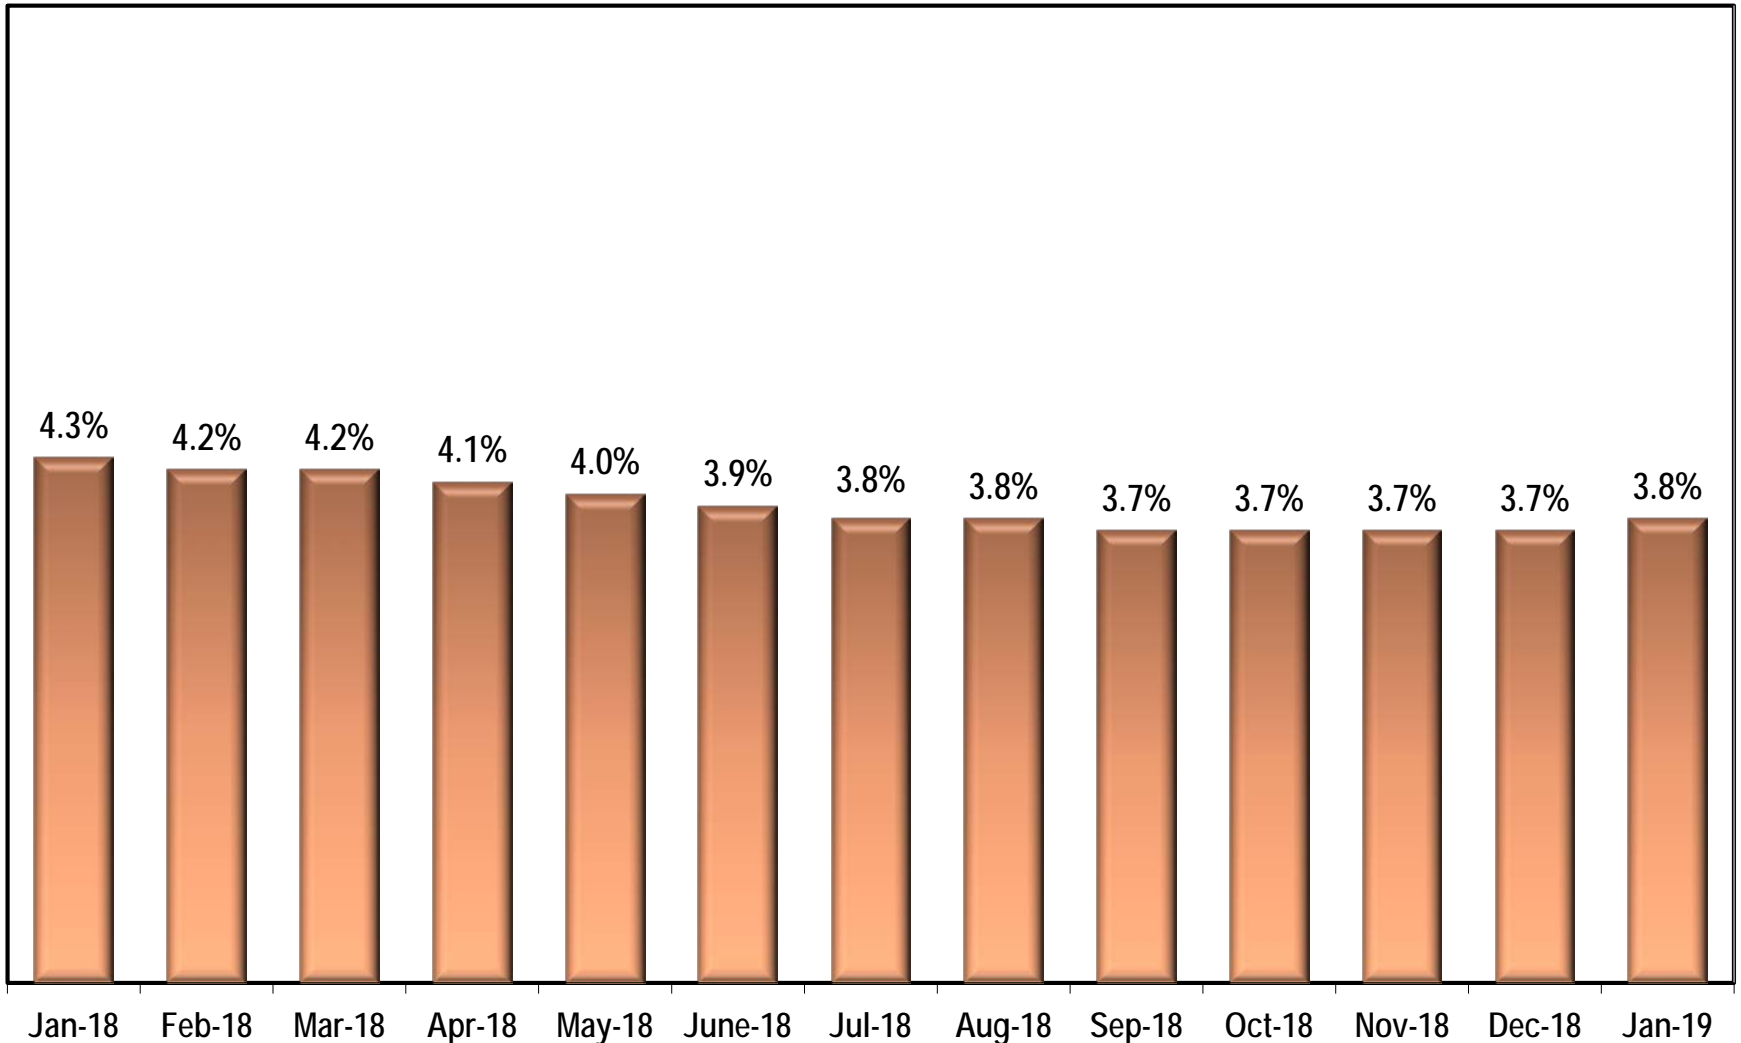

Georgia Unemployment Rate

(Seasonally Adjusted)

Source: Georgia Department of Labor – Mark Butler, Commissioner