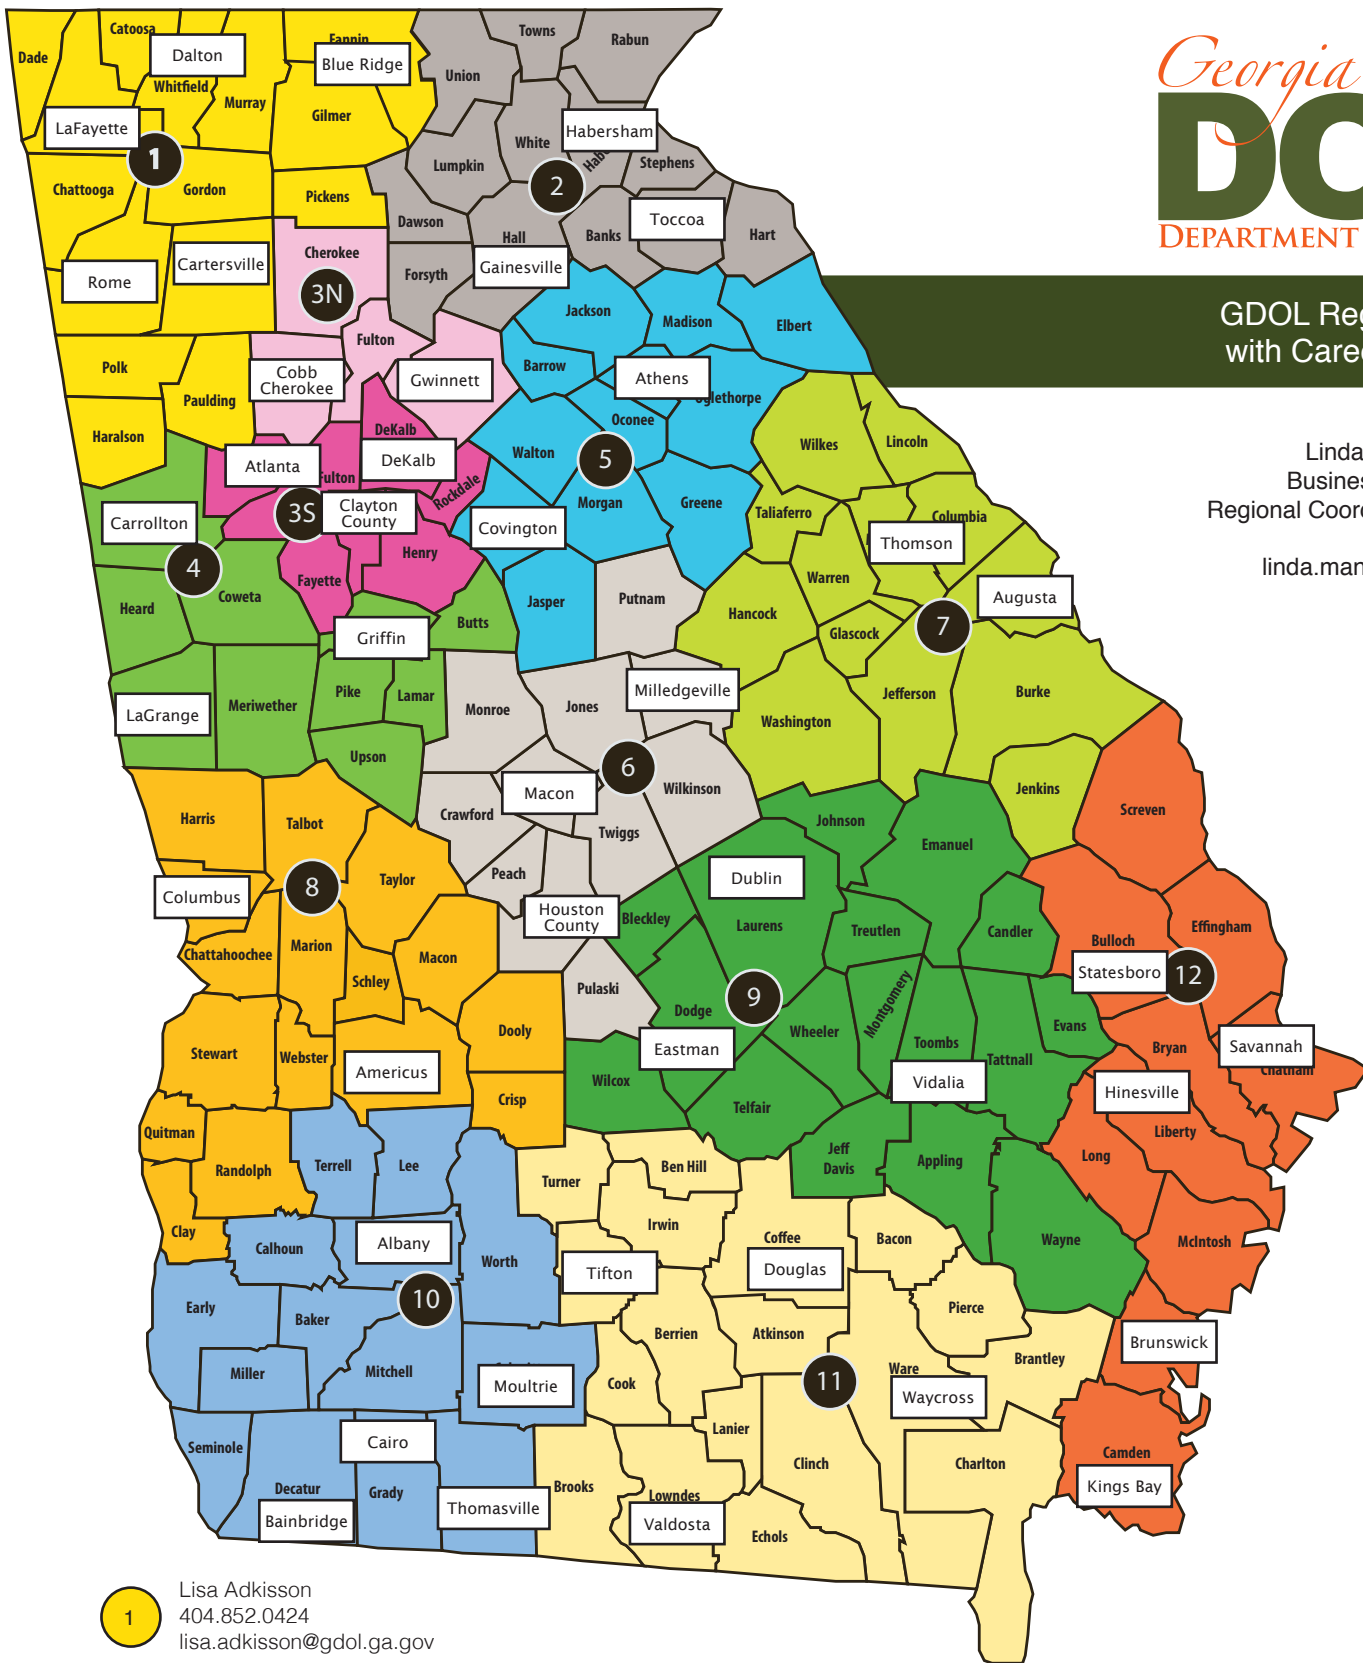

GDOL Regional Map
 with Career Centers

Linda Manis, Director
 Business Services Unit
 Regional Coordinator Program
 404.987.7105
 linda.manis@gdol.ga.gov

- 1 Lisa Adkisson
404.852.0424
lisa.adkisson@gdol.ga.gov
- 2 Stephanie Ponce
404.859.9897
stephanie.ponce@gdol.ga.gov
- 3N Elizabeth Scott
404.859.8907
elizabeth.scott@gdol.ga.gov
- 3S Lee Hunter
404.859.6451
lee.hunter@gdol.ga.gov
- 4 David Pinckney
404.977.1942
david.pinckney@gdol.ga.gov