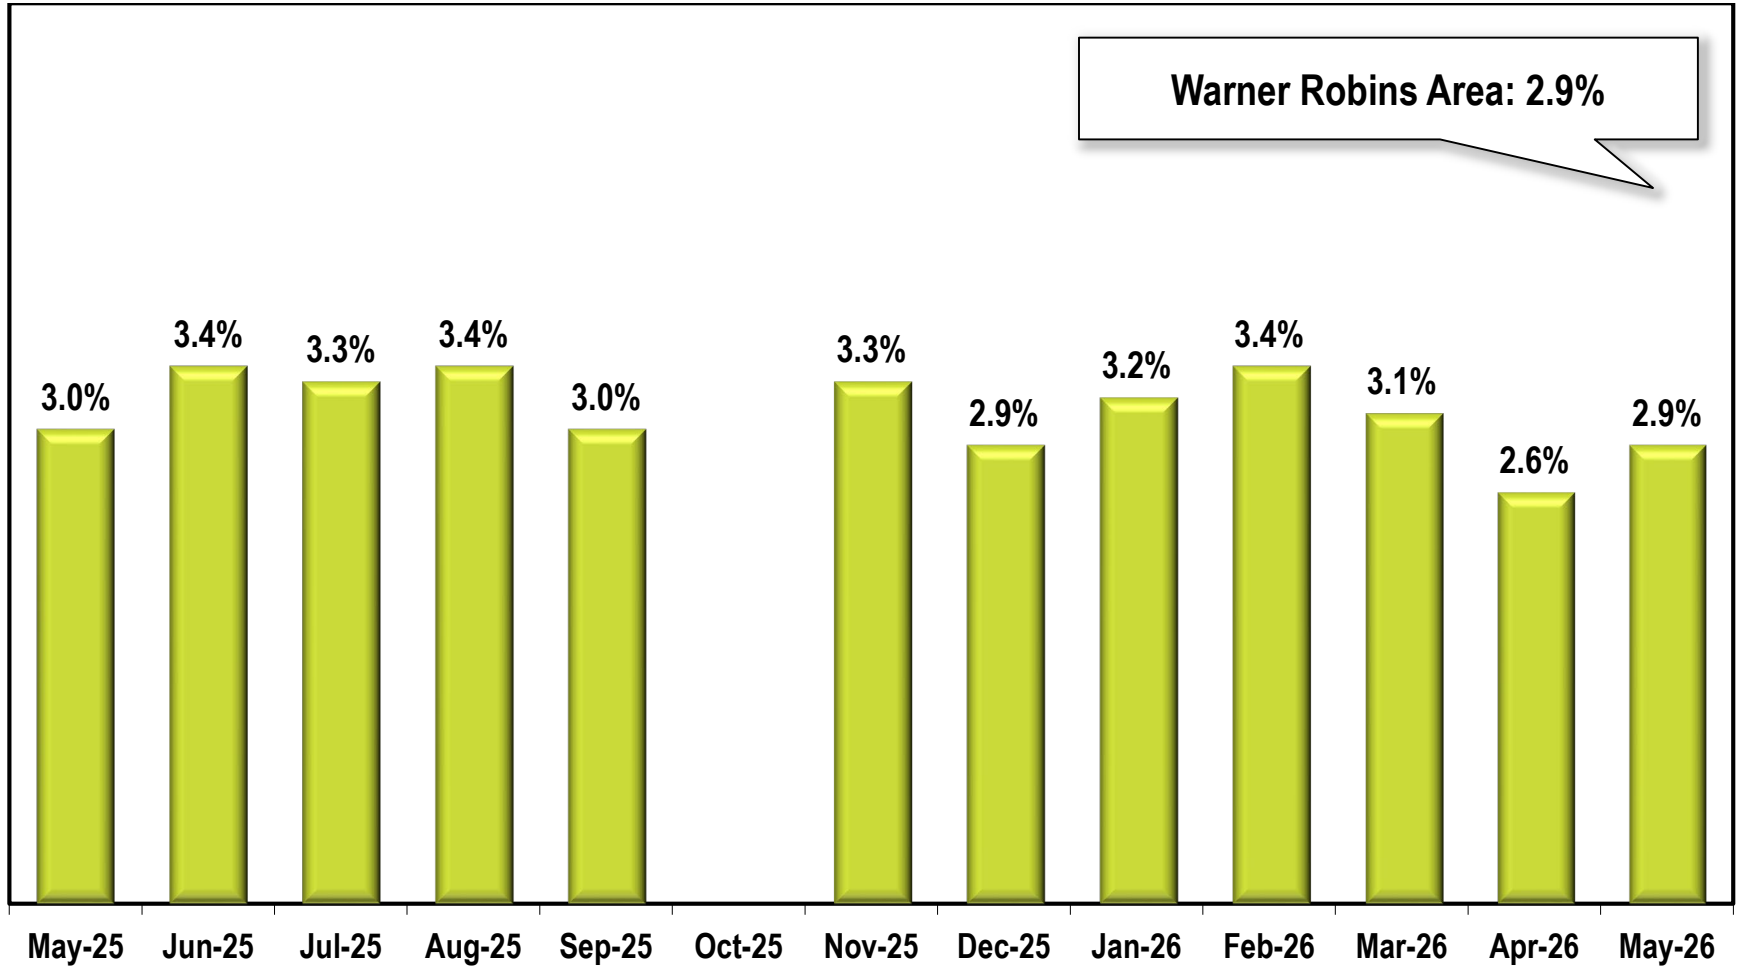

Warner Robins Area Unemployment Rate

(Not Seasonally Adjusted)

Due to lapse in appropriations, October 2025 data is missing.

Note: Warner Robins Area includes Houston and Peach Counties.

Source: Georgia Department of Labor – Bárbara Rivera Holmes, Commissioner