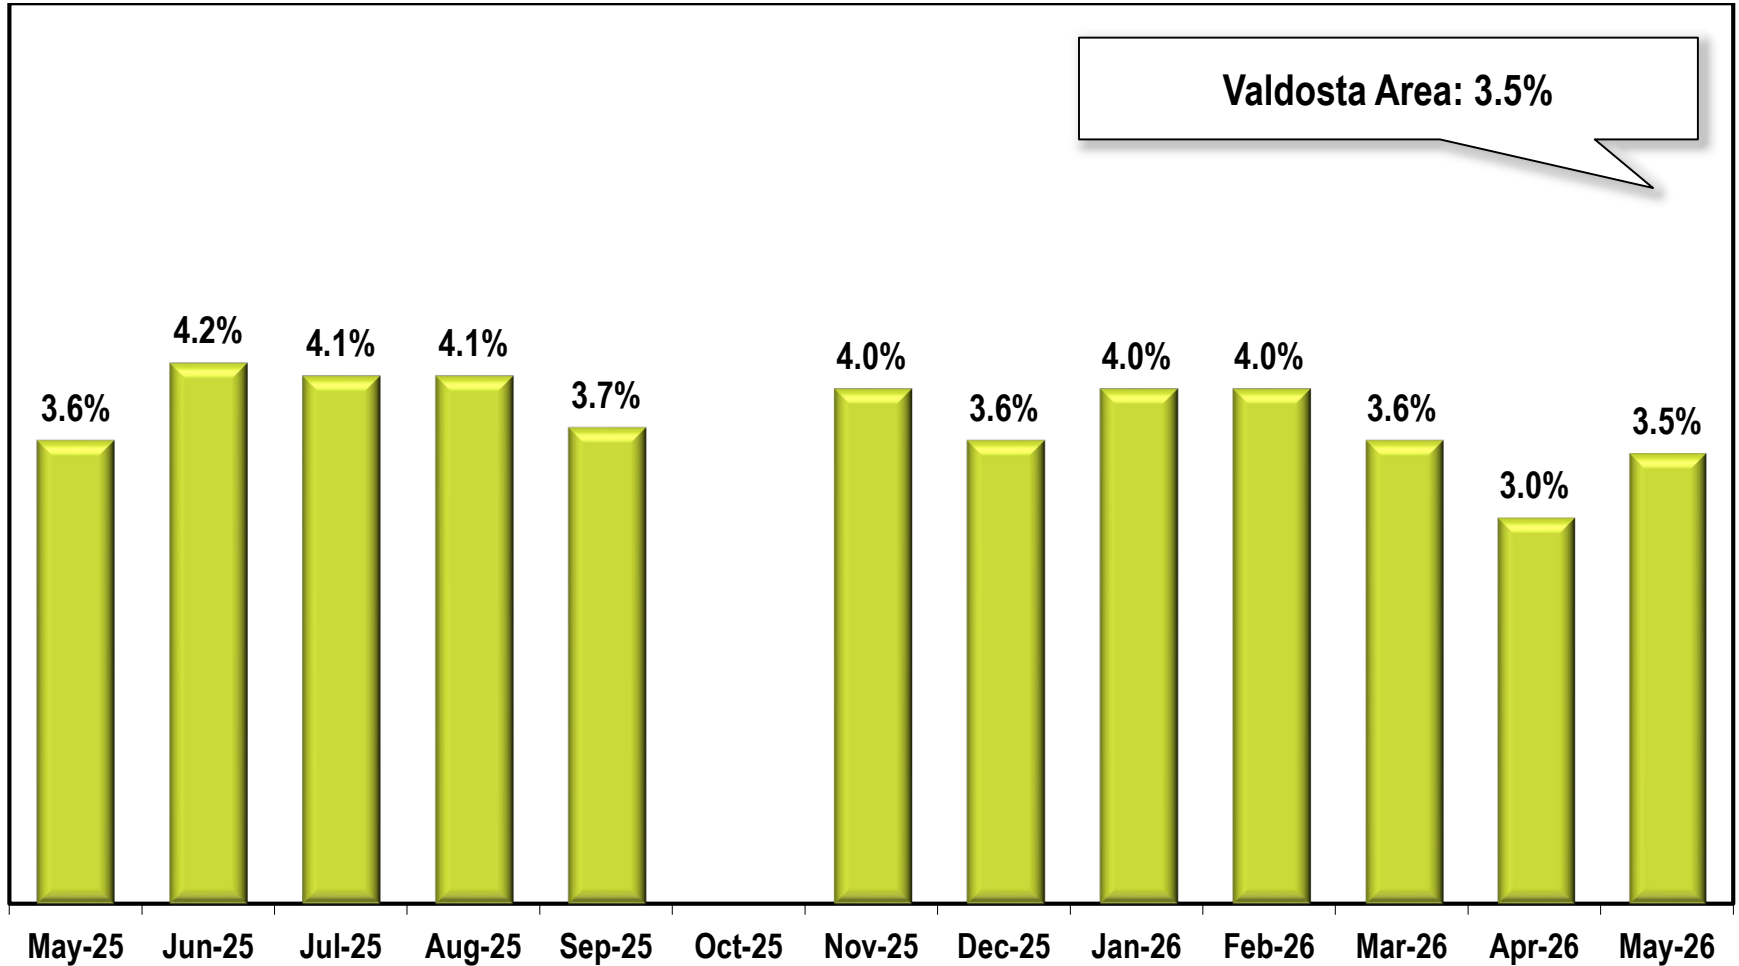

# Valdosta Area Unemployment Rate

(Not Seasonally Adjusted)

Due to lapse in appropriations, October 2025 data is missing.

Note: Valdosta Area includes Brooks, Echols, Lanier, and Lowndes counties.

Source: Georgia Department of Labor – Bárbara Rivera Holmes, Commissioner