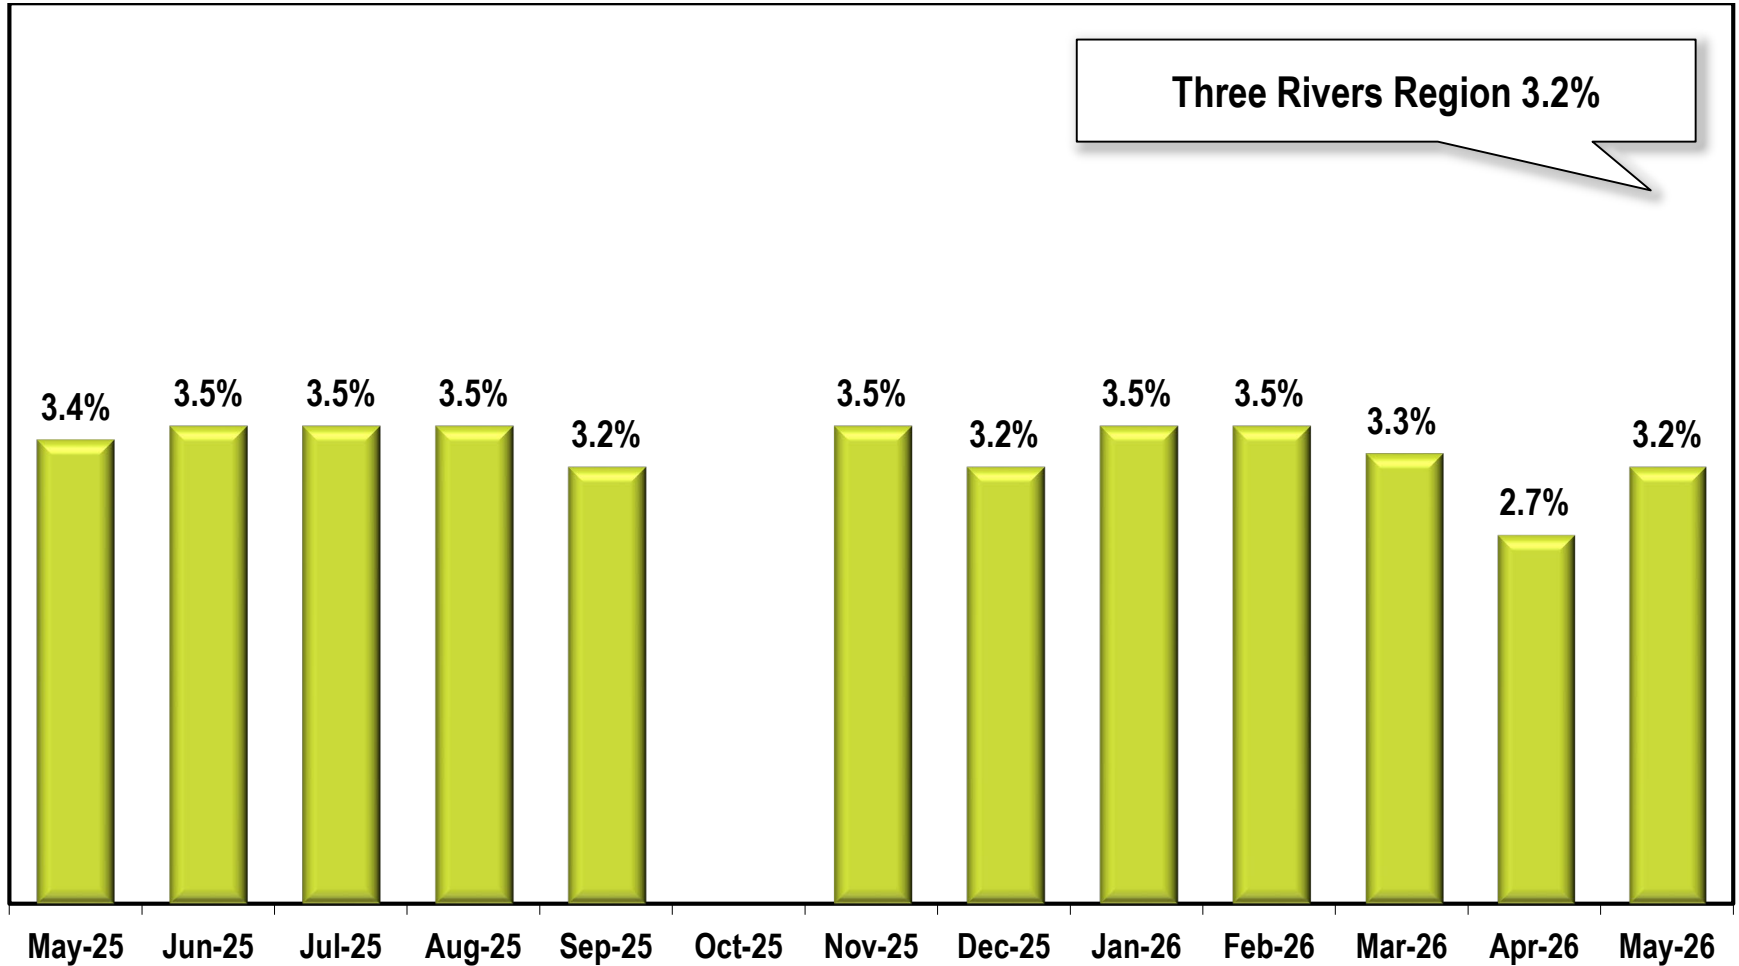

# Three Rivers Region Unemployment Rate (Not Seasonally Adjusted)

Due to lapse in appropriations, October 2025 data is missing.

Note: Three Rivers Region includes Butts, Carroll, Coweta, Heard, Lamar, Meriwether, Pike, Spalding, Troup, and Upson counties.