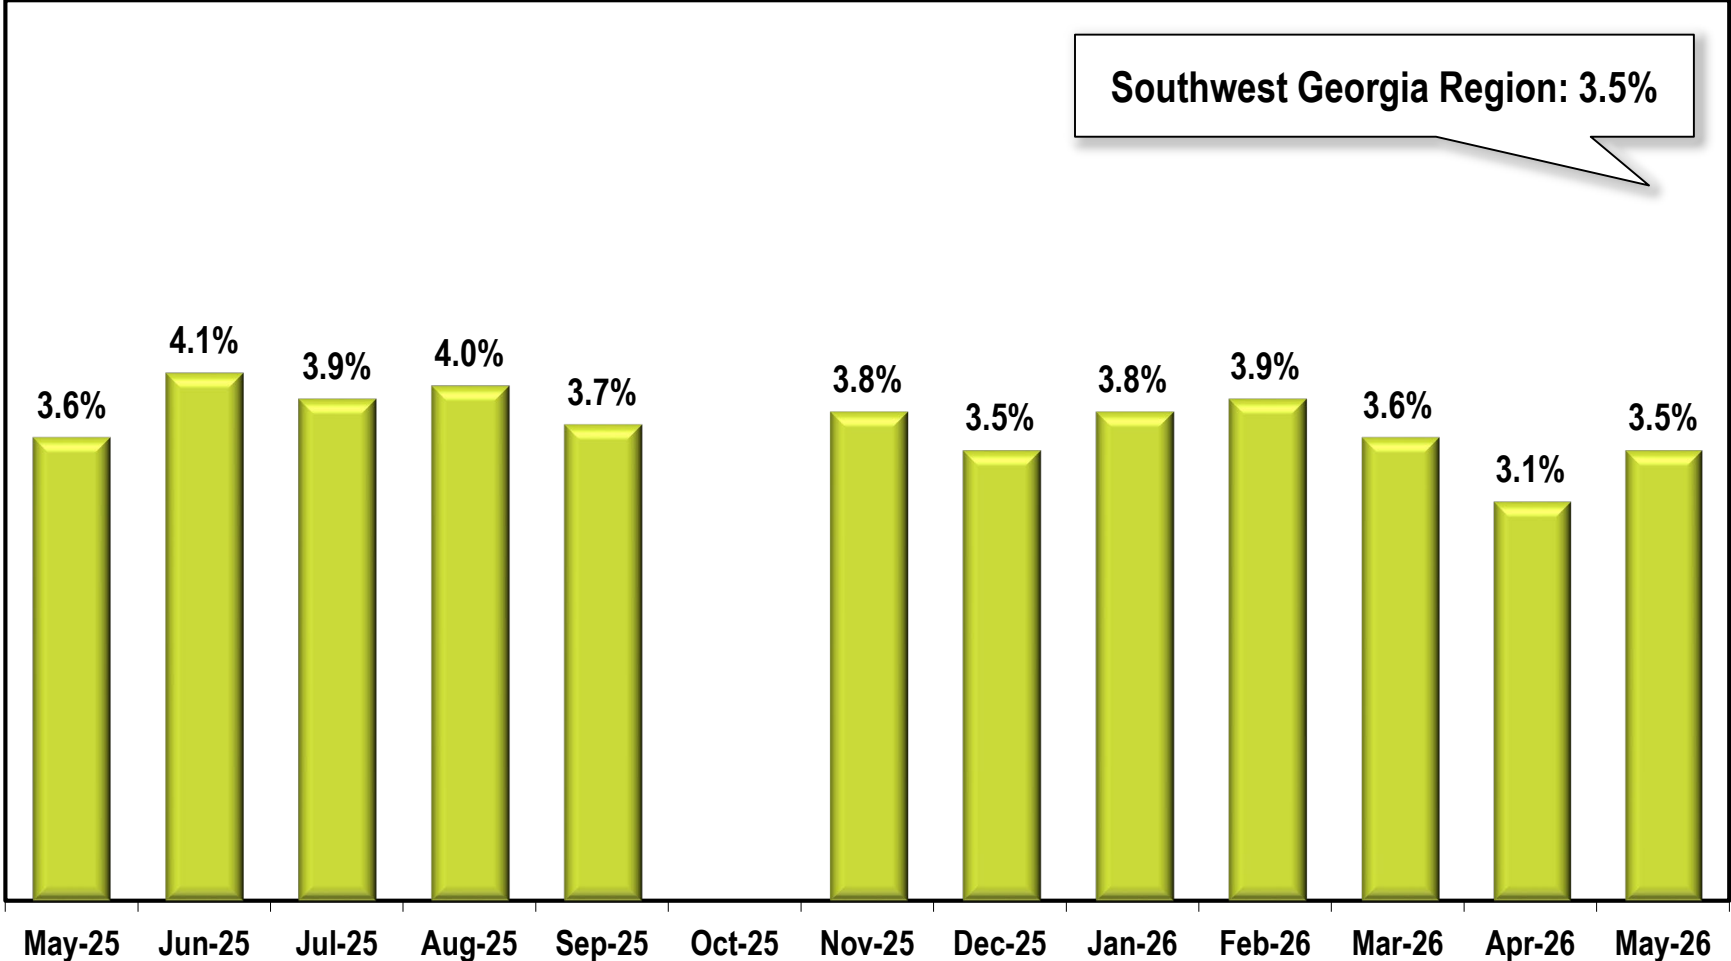

Southwest Georgia Region Unemployment Rate

(Not Seasonally Adjusted)

Due to lapse in appropriations, October 2025 data is missing.

Note: Southwest Georgia Region includes Baker, Calhoun, Colquitt, Decatur, Dougherty, Early, Grady, Lee, Miller, Mitchell, Seminole, Terrell, Thomas, and Worth counties.