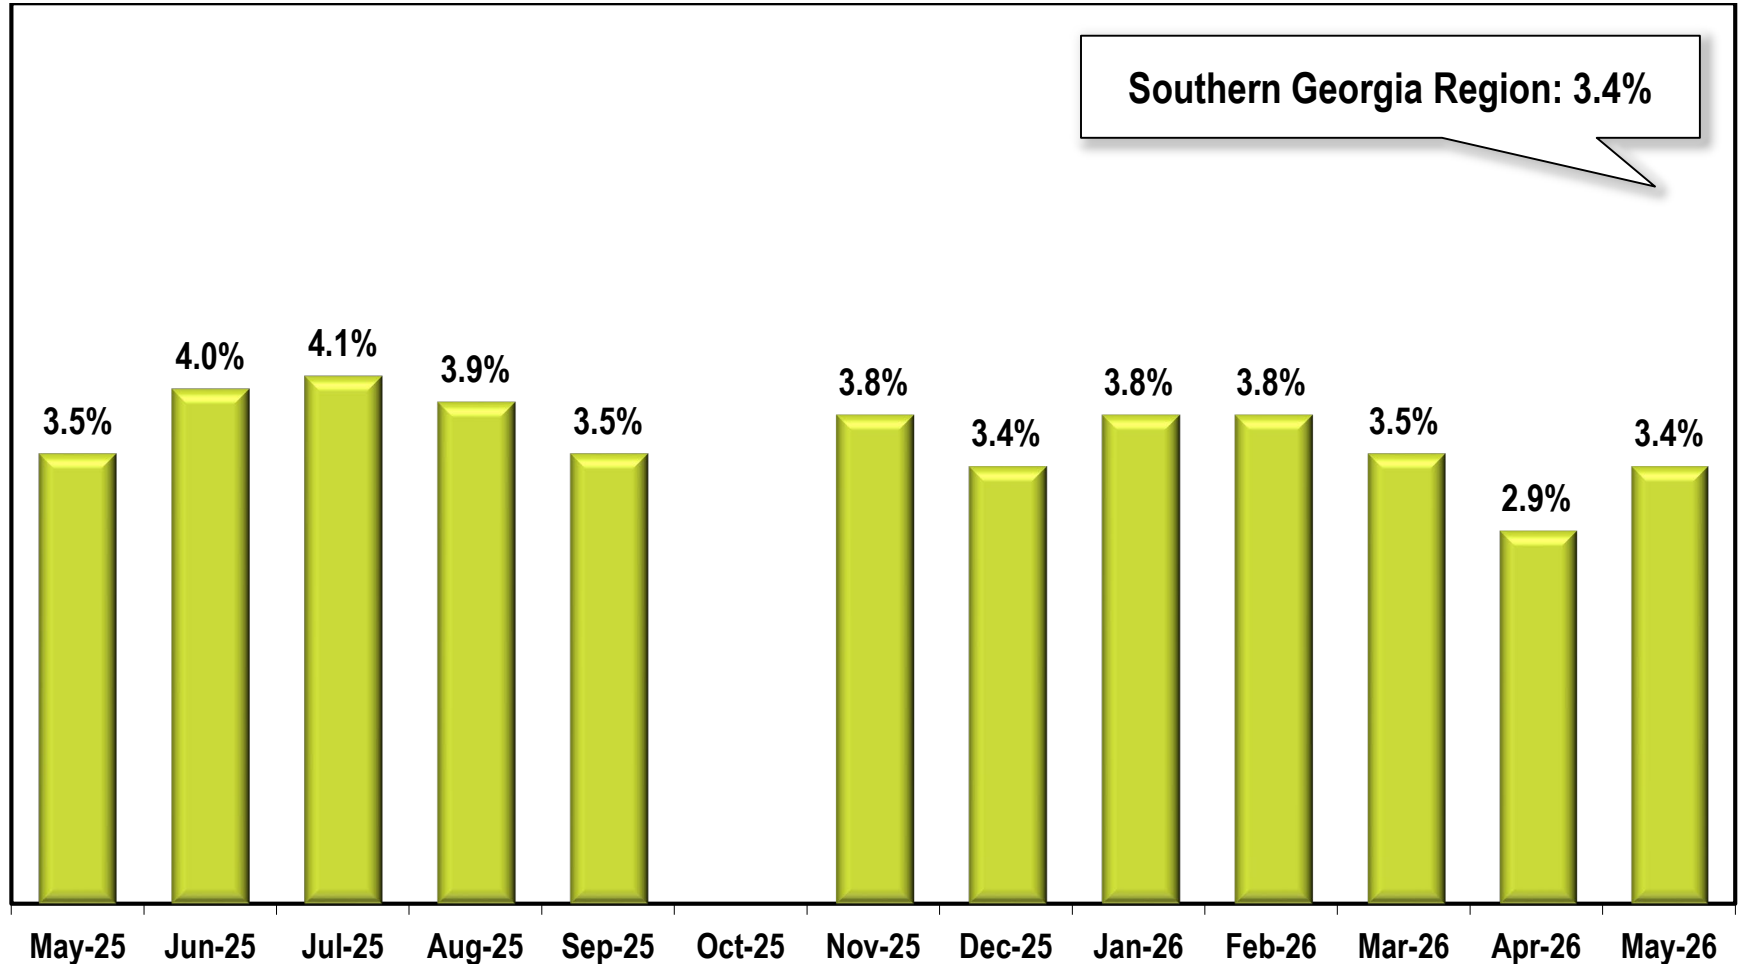

Southern Georgia Region Unemployment Rate (Not Seasonally Adjusted)

Due to lapse in appropriations, October 2025 data is missing.

Note: Southern Georgia Region includes Atkinson, Bacon, Ben Hill, Berrien, Brantley, Brooks, Charlton, Clinch, Coffee, Cook, Echols, Irwin, Lanier, Lowndes, Pierce, Tift, Turner, and Ware counties.