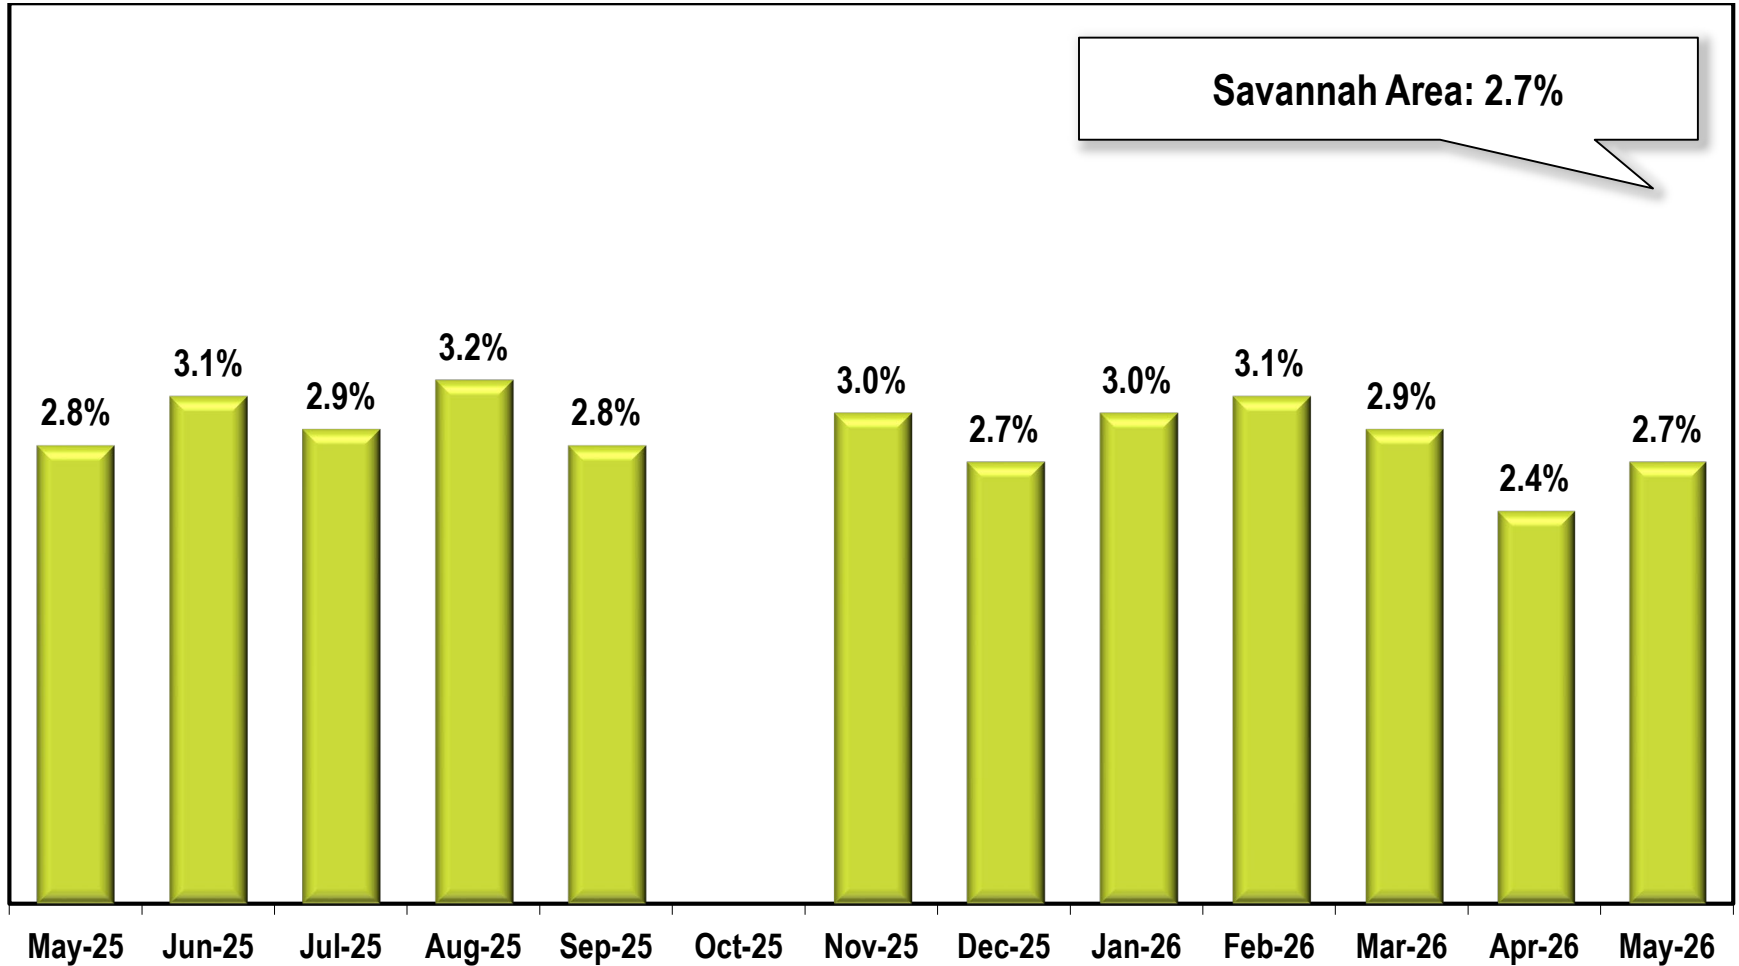

Savannah Area Unemployment Rate

(Not Seasonally Adjusted)

Due to lapse in appropriations, October 2025 data is missing.

Note: Savannah Area includes Bryan, Chatham, and Effingham counties.

Source: Georgia Department of Labor – Bárbara Rivera Holmes, Commissioner