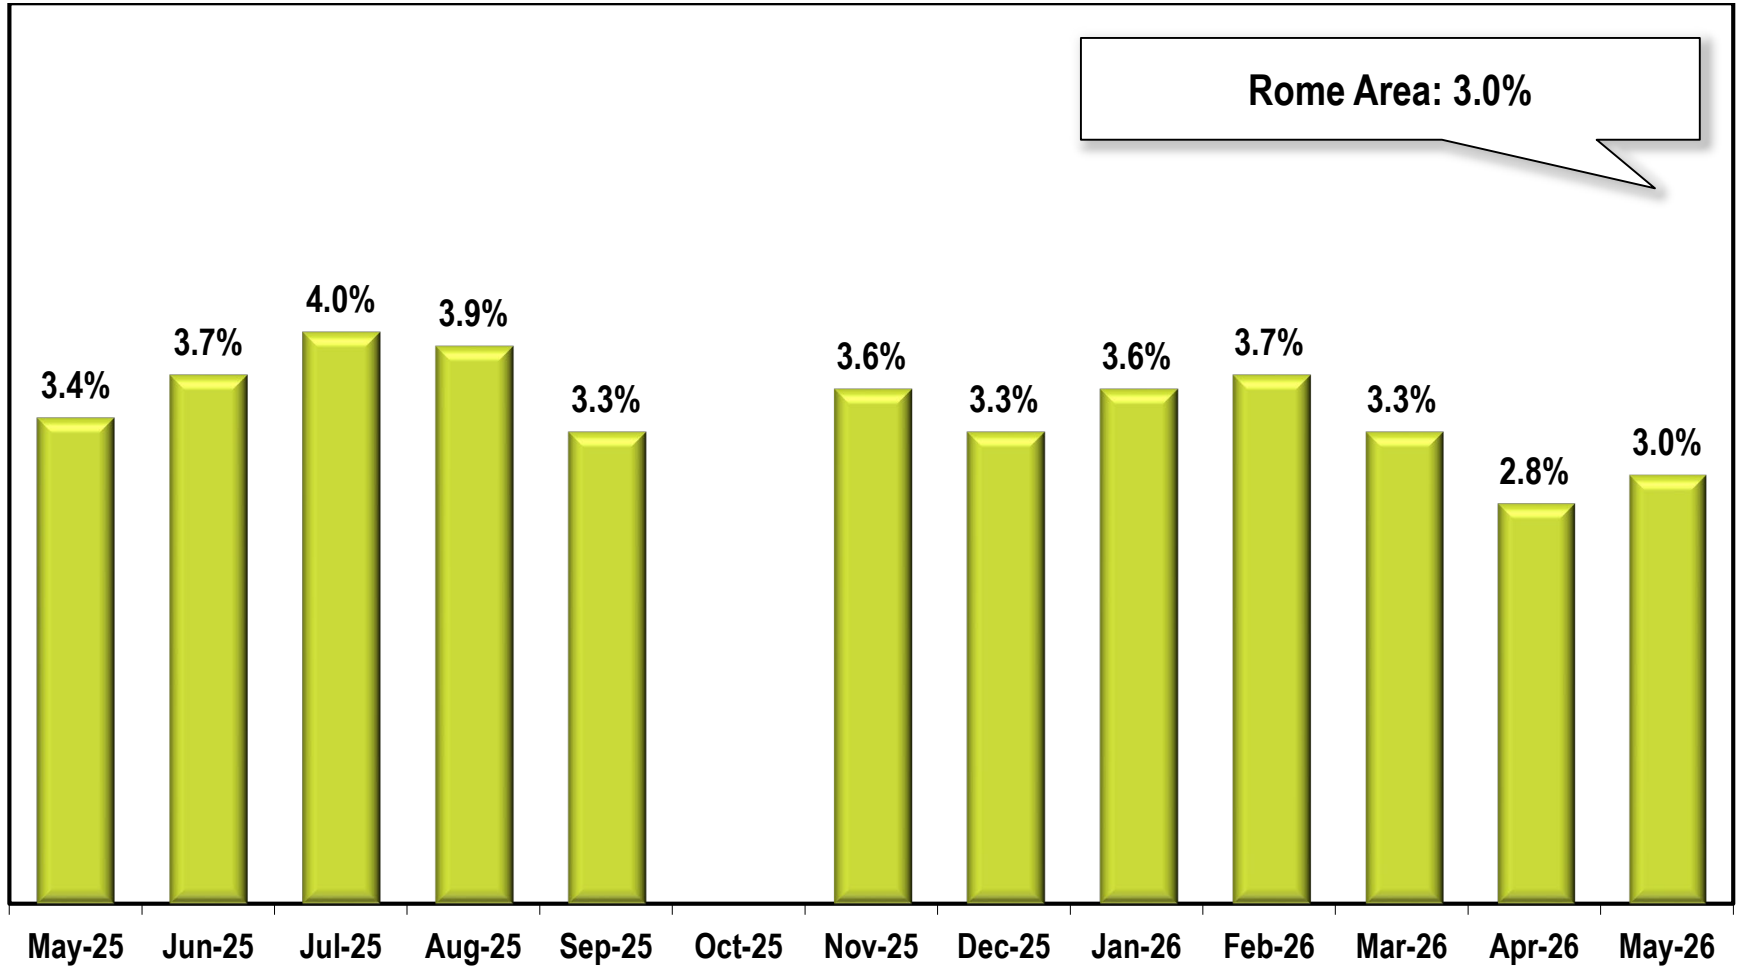

Rome Area Unemployment Rate

(Not Seasonally Adjusted)

Due to lapse in appropriations, October 2025 data is missing.

Note: Rome Area includes Floyd county.

Source: Georgia Department of Labor – Bárbara Rivera Holmes, Commissioner