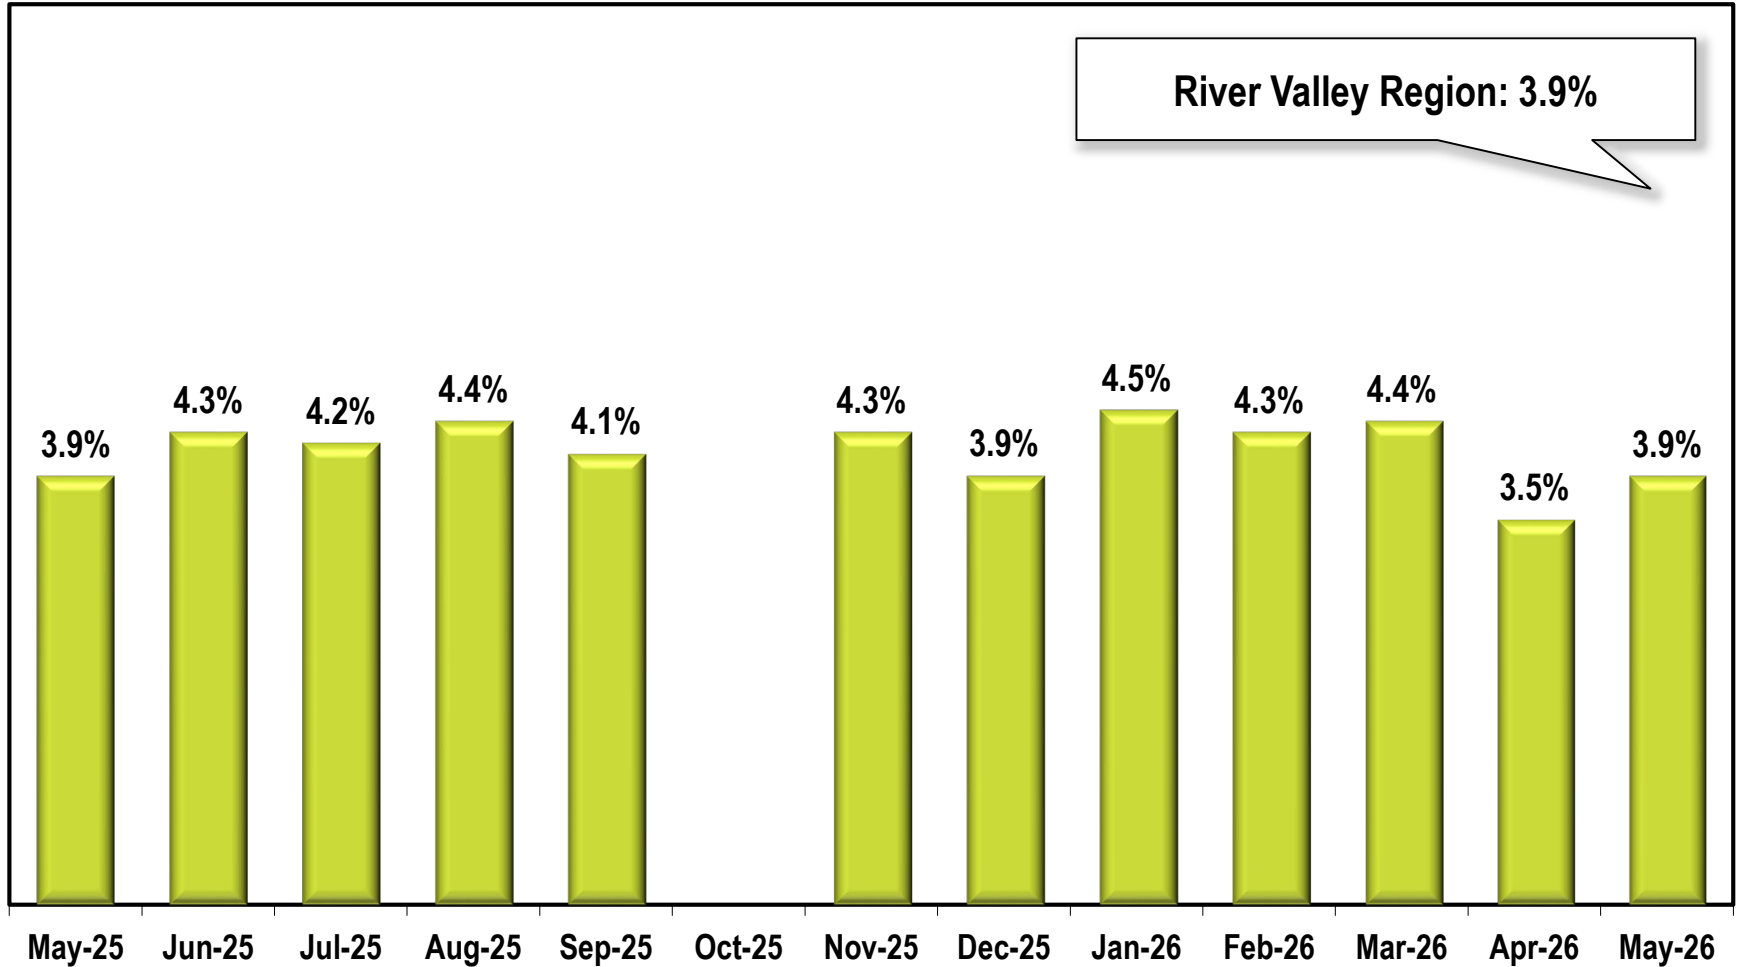

# River Valley Region Unemployment Rate

(Not Seasonally Adjusted)

Due to lapse in appropriations, October 2025 data is missing.

Note: River Valley Region includes Chattahoochee, Clay, Crisp, Dooly, Harris, Macon, Marion, Muscogee, Quitman, Randolph, Schley, Stewart, Sumter, Talbot, Taylor, and Webster counties.