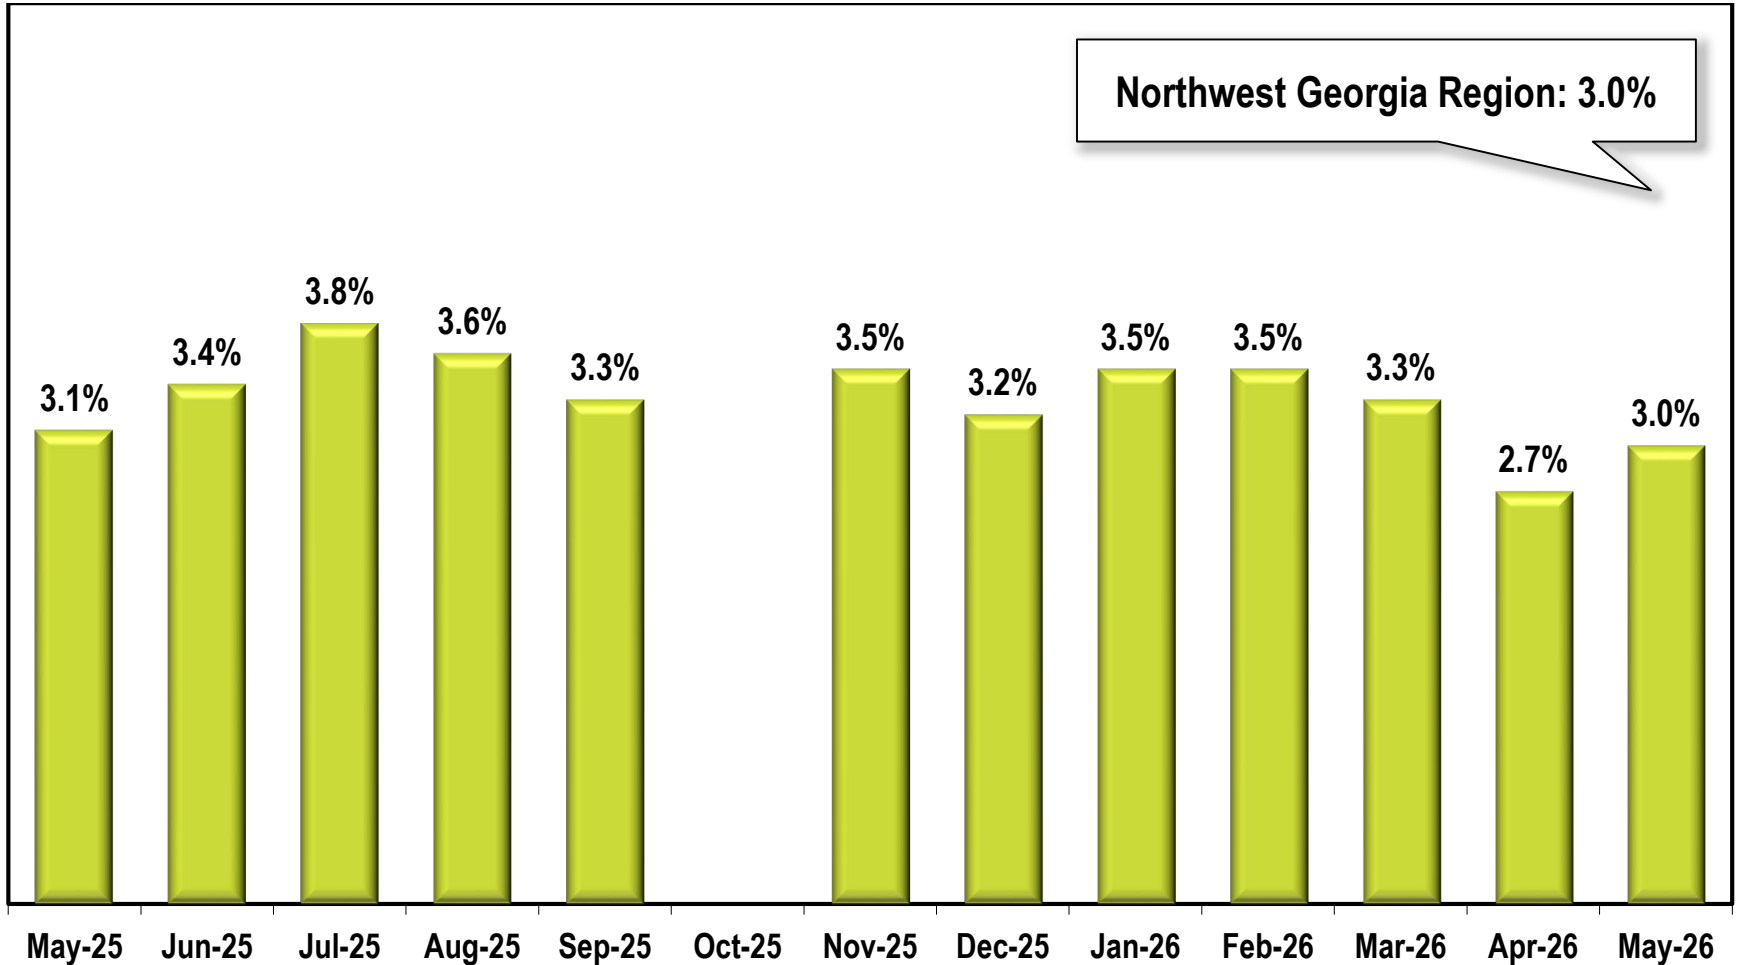

Northwest Georgia Region Unemployment Rate (Not Seasonally Adjusted)

Due to lapse in appropriations, October 2025 data is missing.

Note: Northwest Georgia Region includes Bartow, Catoosa, Chattooga, Dade, Fannin, Floyd, Gilmer, Gordon, Haralson, Murray, Paulding, Pickens, Polk, Walker, and Whitfield counties.