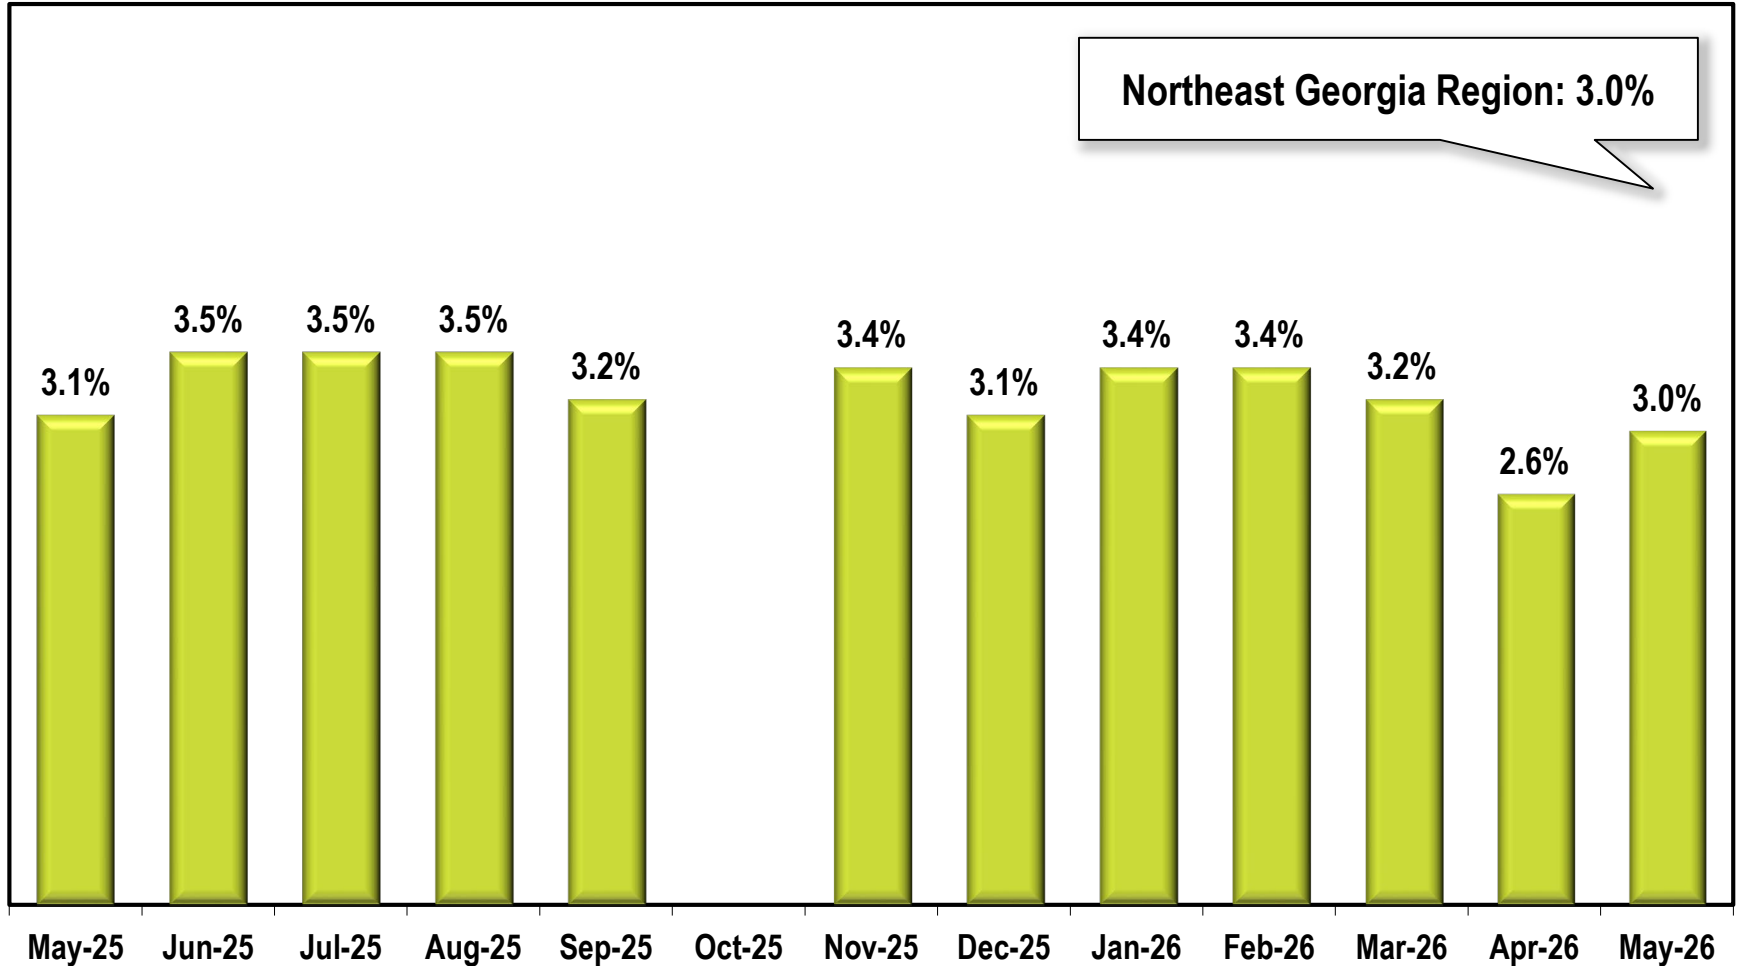

# Northeast Georgia Region Unemployment Rate (Not Seasonally Adjusted)

Due to lapse in appropriations, October 2025 data is missing.

Note: Northeast Georgia Region includes Barrow, Clarke, Elbert, Greene, Jackson, Jasper, Madison, Morgan, Newton, Oconee, Oglethorpe, and Walton counties.