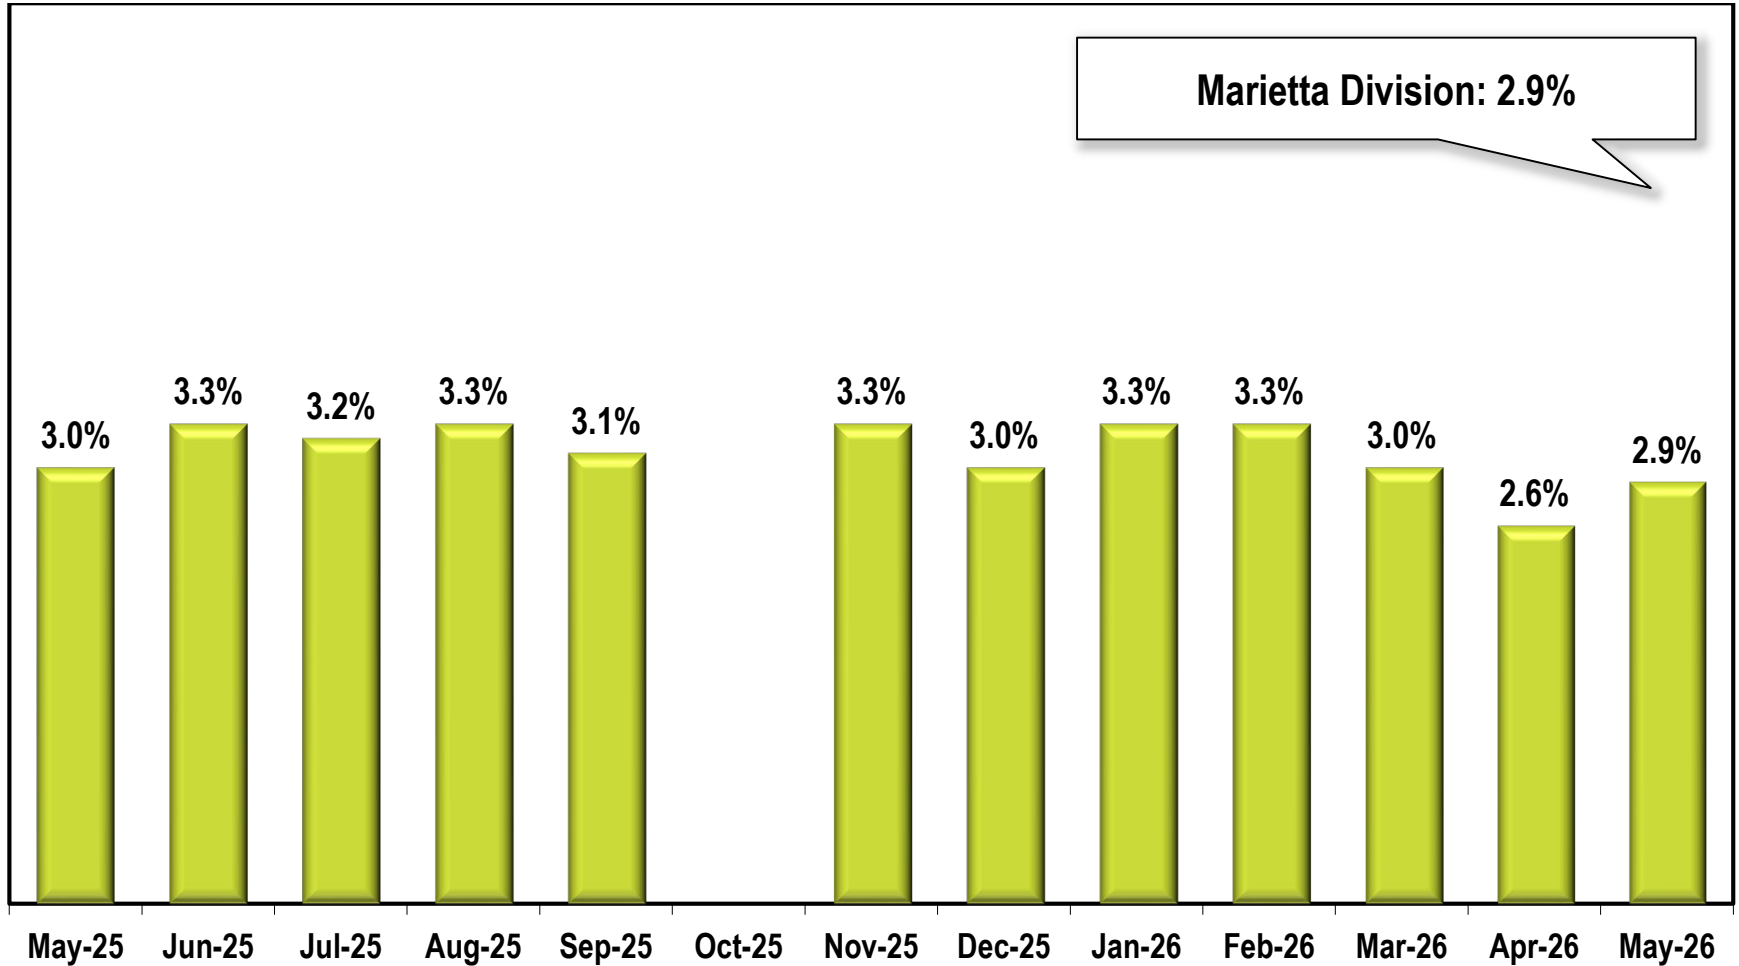

Marietta Division Unemployment Rate

(Not Seasonally Adjusted)

Due to lapse in appropriations, October 2025 data is missing.

Note: Marietta Division includes Bartow, Cherokee, Cobb, Haralson, and Paulding counties