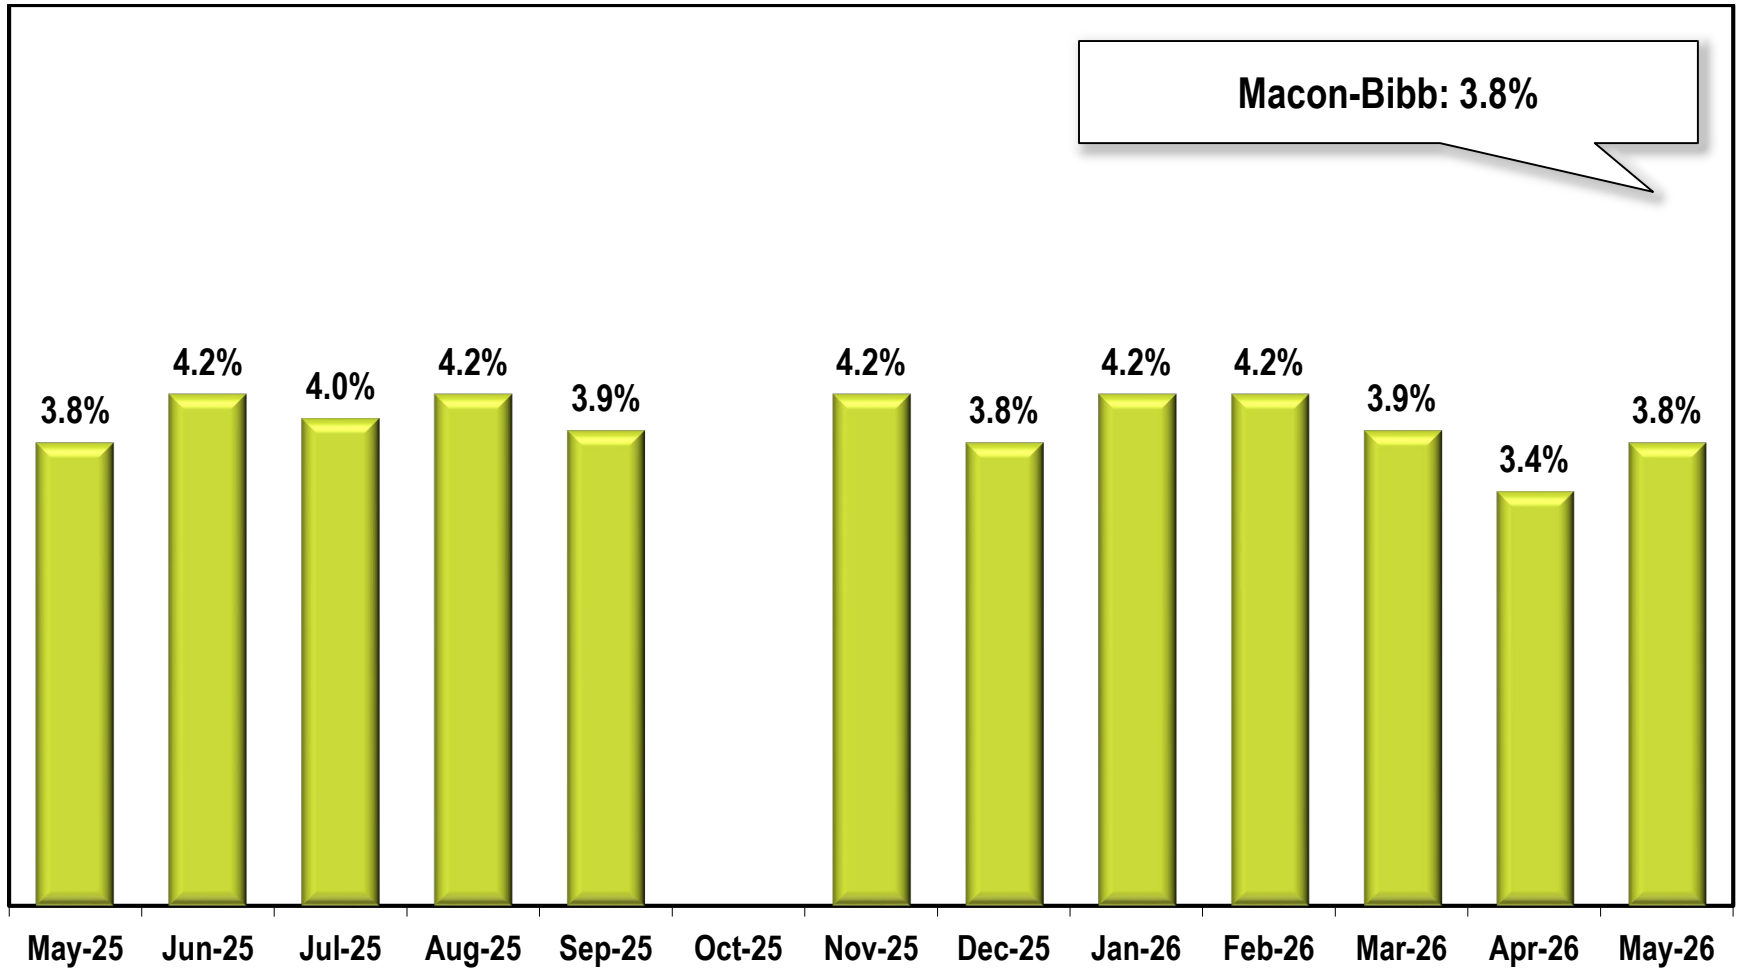

Macon-Bibb Area Unemployment Rate

(Not Seasonally Adjusted)

Due to lapse in appropriations, October 2025 data is missing.

Note: Macon-Bibb County Area includes Bibb, Crawford, Jones, Monroe, and Twiggs counties.