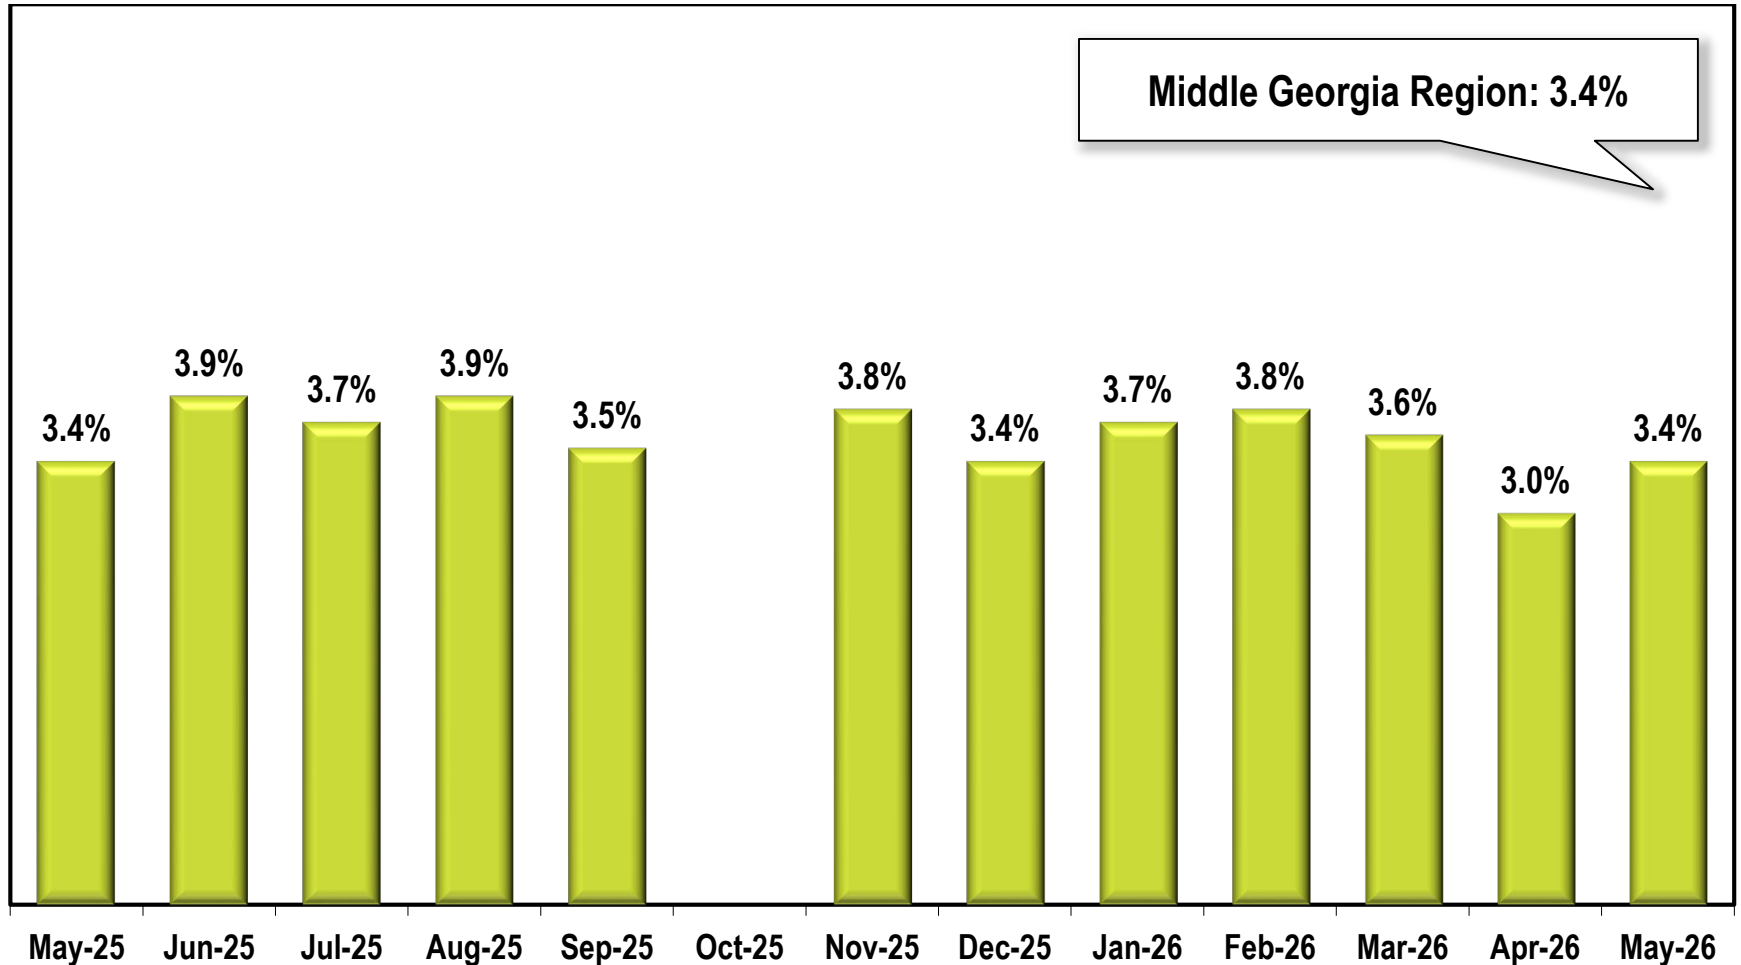

Middle Georgia Region Unemployment Rate

(Not Seasonally Adjusted)

Due to lapse in appropriations, October 2025 data is missing.

Note: Middle Georgia Region includes Baldwin, Bibb, Crawford, Houston, Jones, Monroe, Pulaski, Peach, Putnam, Twiggs, and Wilkinson counties.