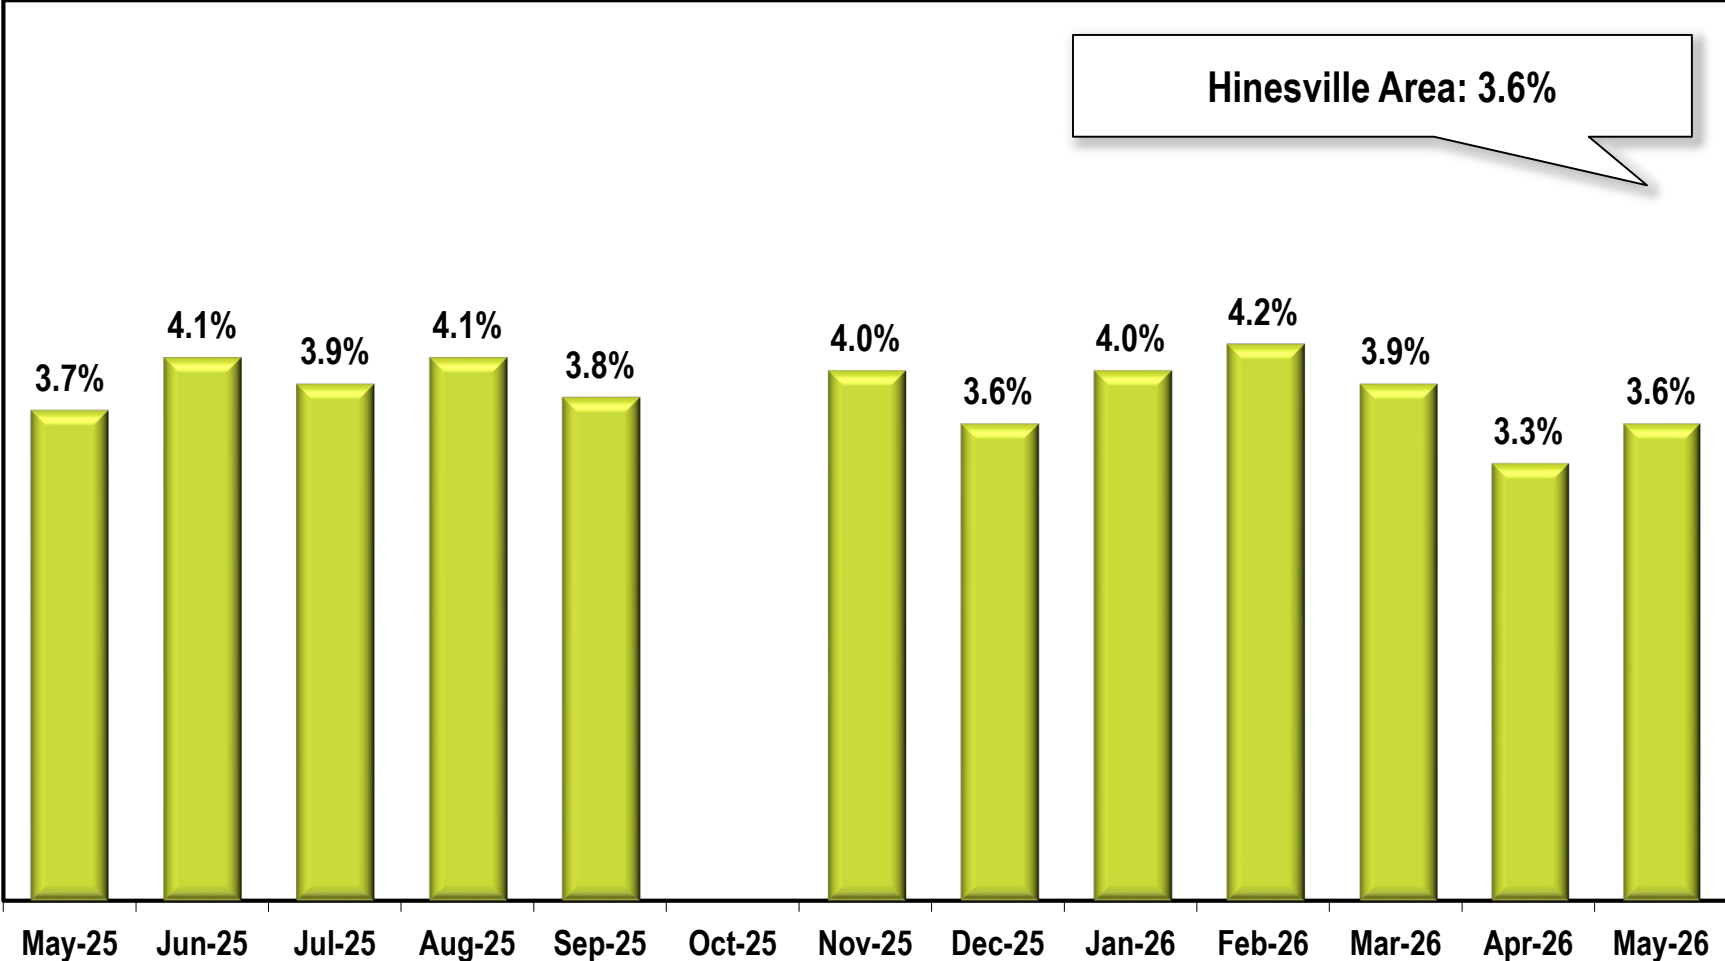

Hinesville Area Unemployment Rate

(Not Seasonally Adjusted)

Due to lapse in appropriations, October 2025 data is missing.

Note: Hinesville Area includes Liberty and Long counties.

Source: Georgia Department of Labor – Bárbara Rivera Holmes, Commissioner