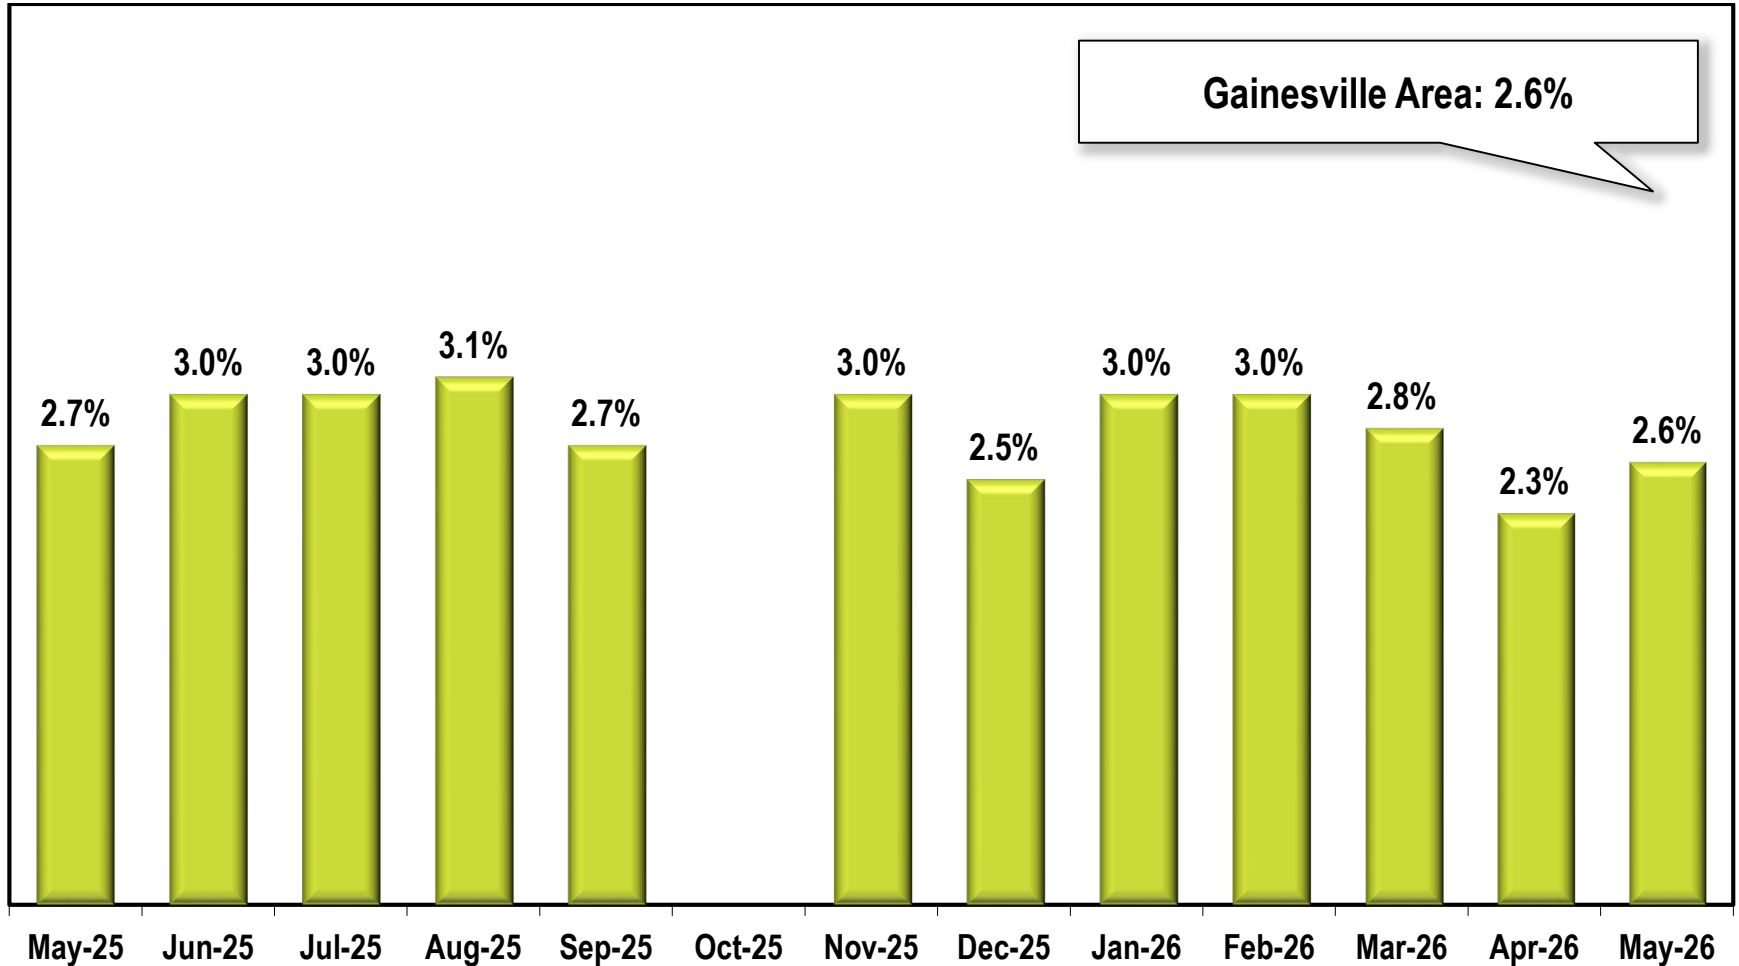

# Gainesville Area Unemployment Rate

(Not Seasonally Adjusted)

Due to lapse in appropriations, October 2025 data is missing.

Note: Gainesville Area includes Hall County.

Source: Georgia Department of Labor – Bárbara Rivera Holmes, Commissioner