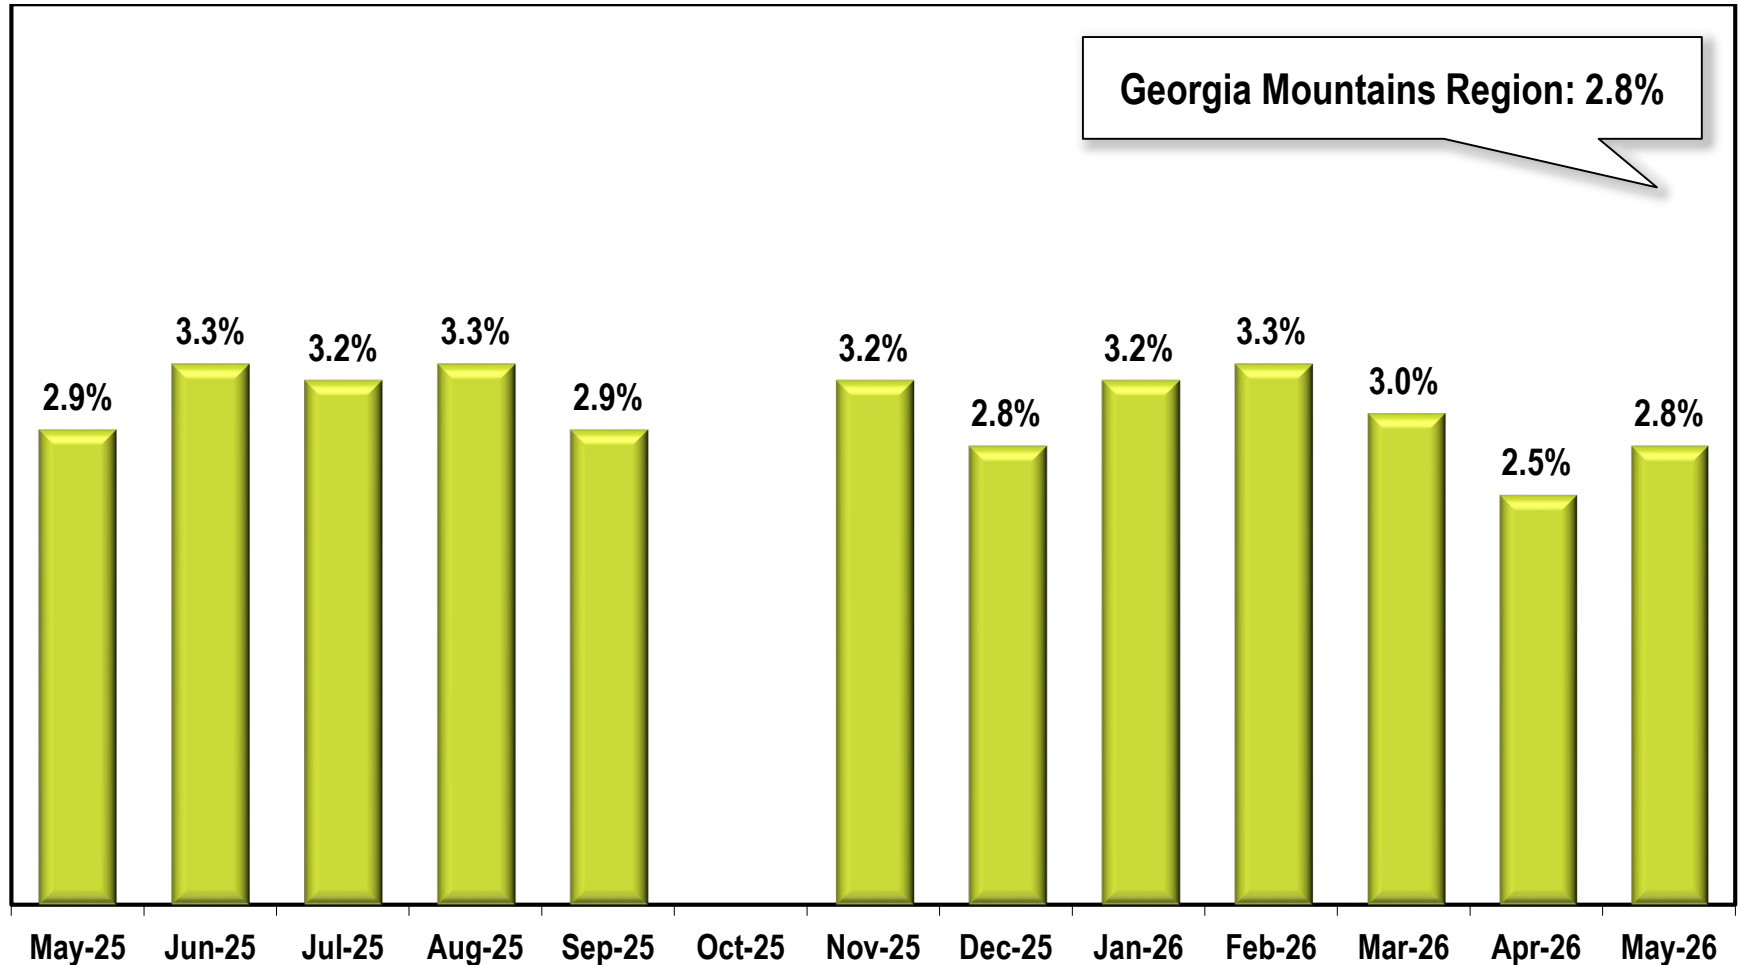

Georgia Mountains Region Unemployment Rate

(Not Seasonally Adjusted)

Due to lapse in appropriations, October 2025 data is missing.

Note: Georgia Mountains Region includes Banks, Dawson, Franklin, Habersham, Hall, Hart, Lumpkin, Rabun, Stephens, Towns, Union, and White counties.