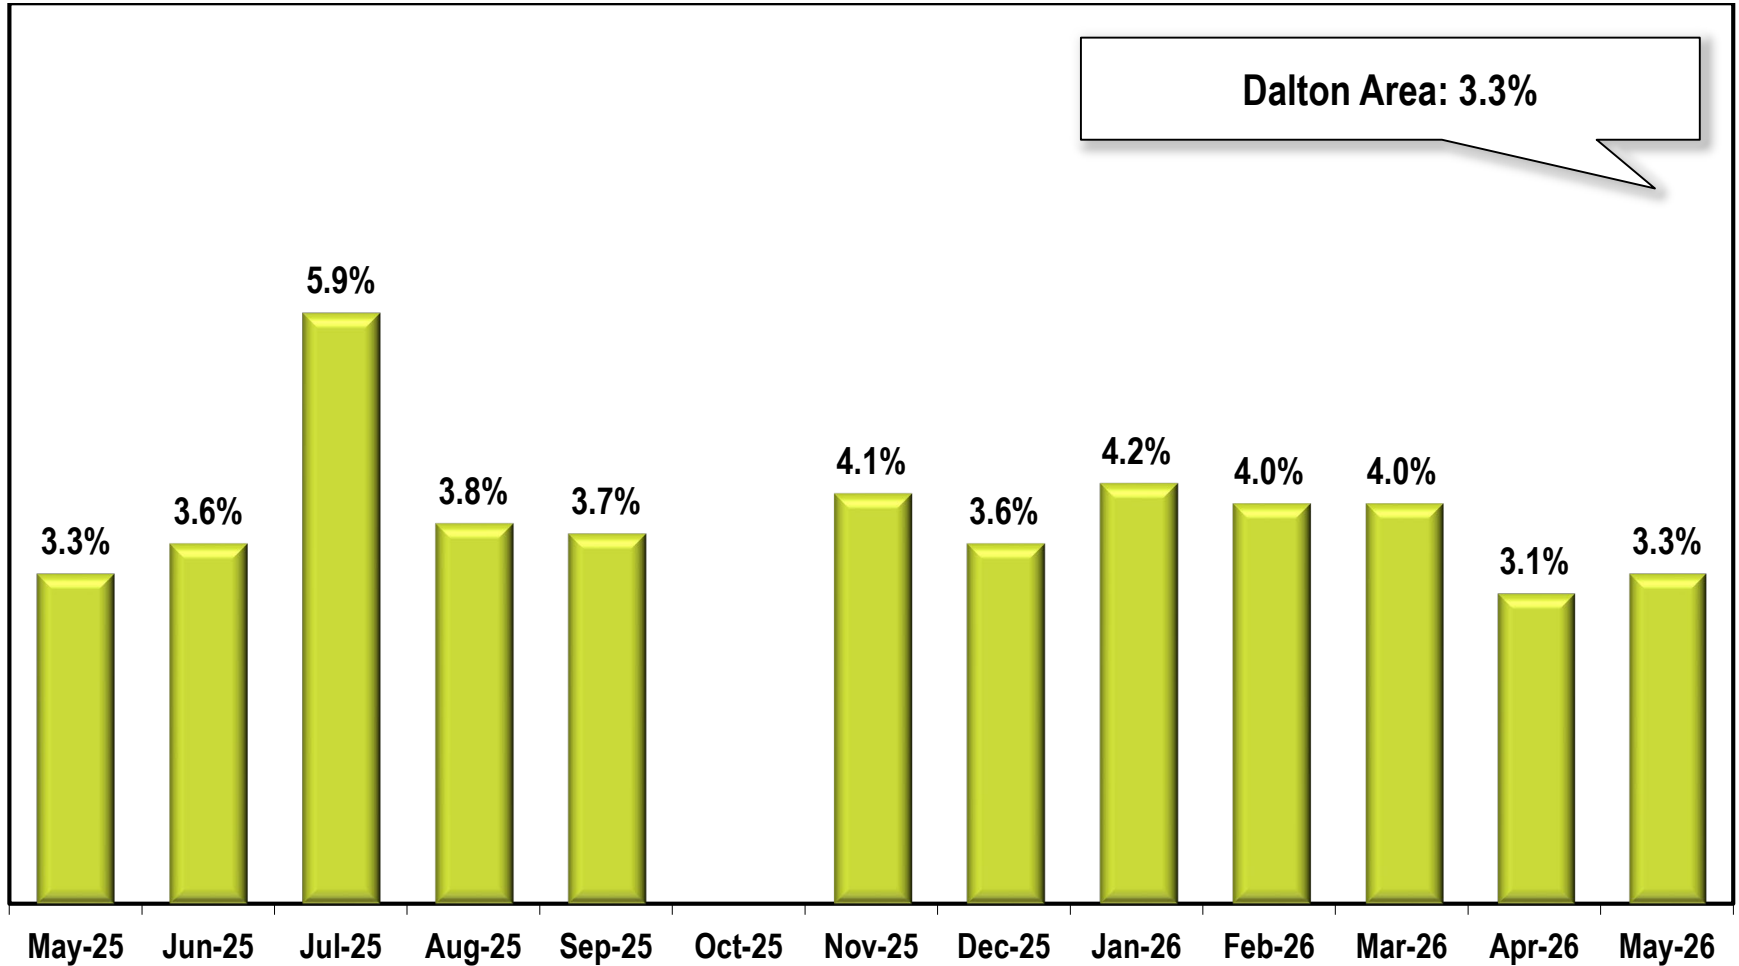

Dalton Area Unemployment Rate

(Not Seasonally Adjusted)

Due to lapse in appropriations, October 2025 data is missing.

Note: Dalton Area includes Murray and Whitfield counties.

Source: Georgia Department of Labor – Bárbara Rivera Holmes, Commissioner