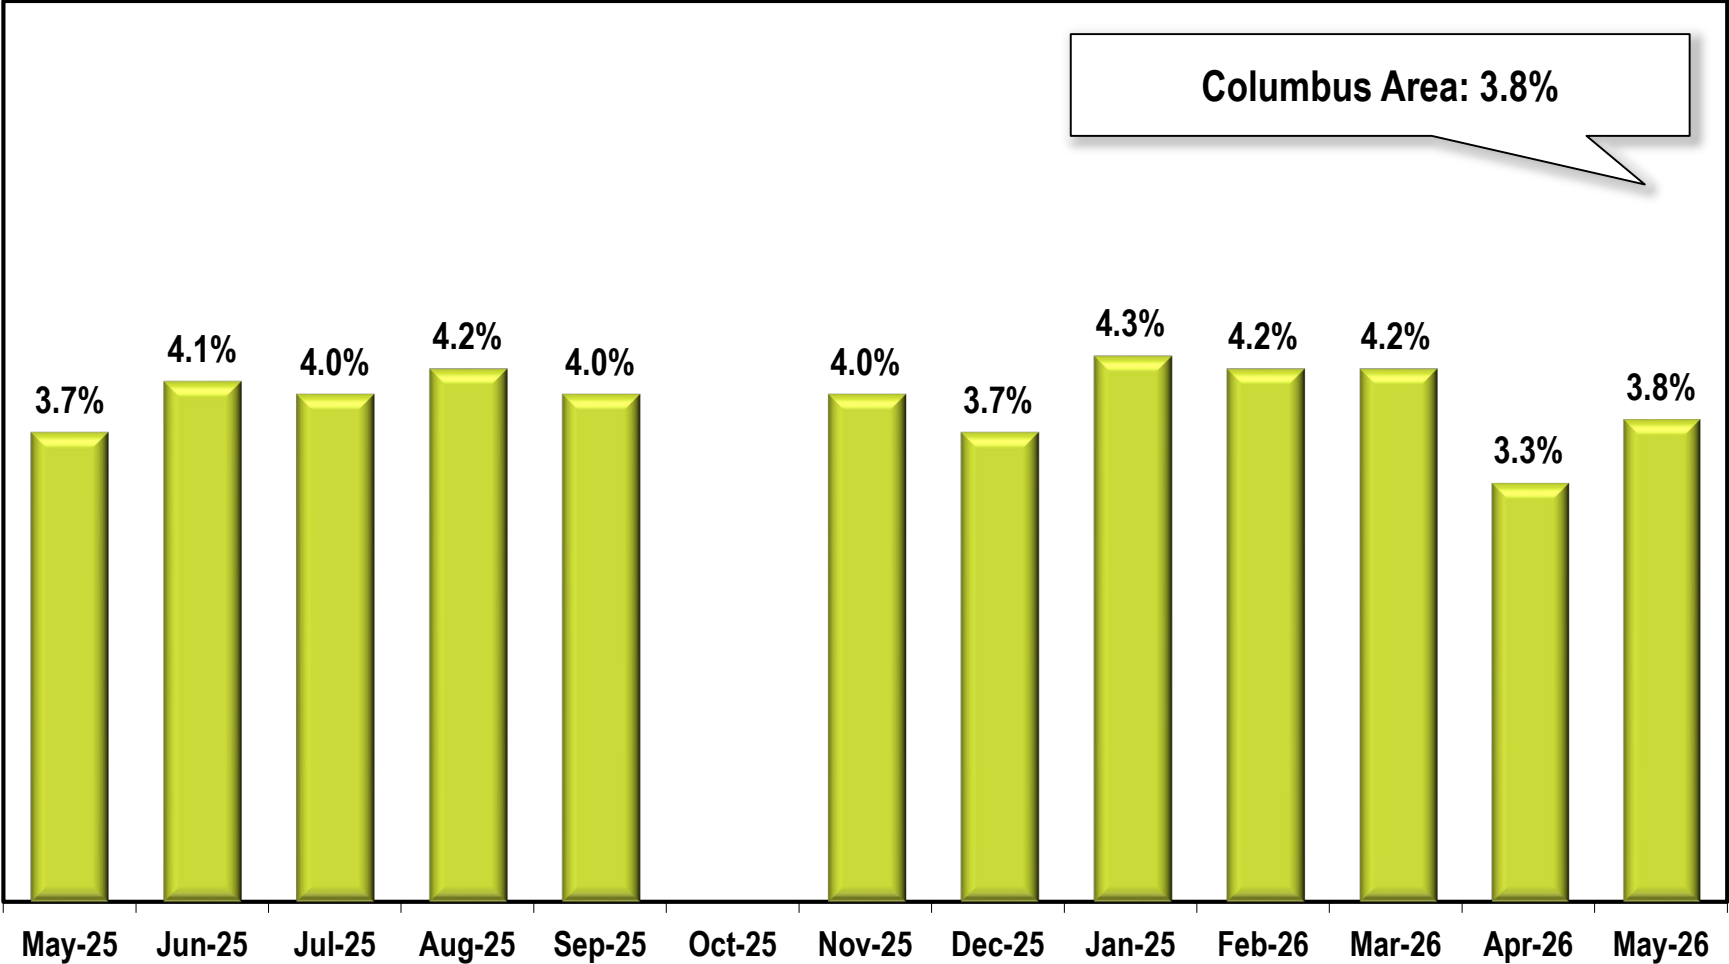

Columbus Area Unemployment Rate

(Not Seasonally Adjusted)

Due to lapse in appropriations, October 2025 data is missing.

Note: Columbus Area includes Chattahoochee, Harris, Marion, Muscogee, Stewart, and Russell (Alabama) counties.