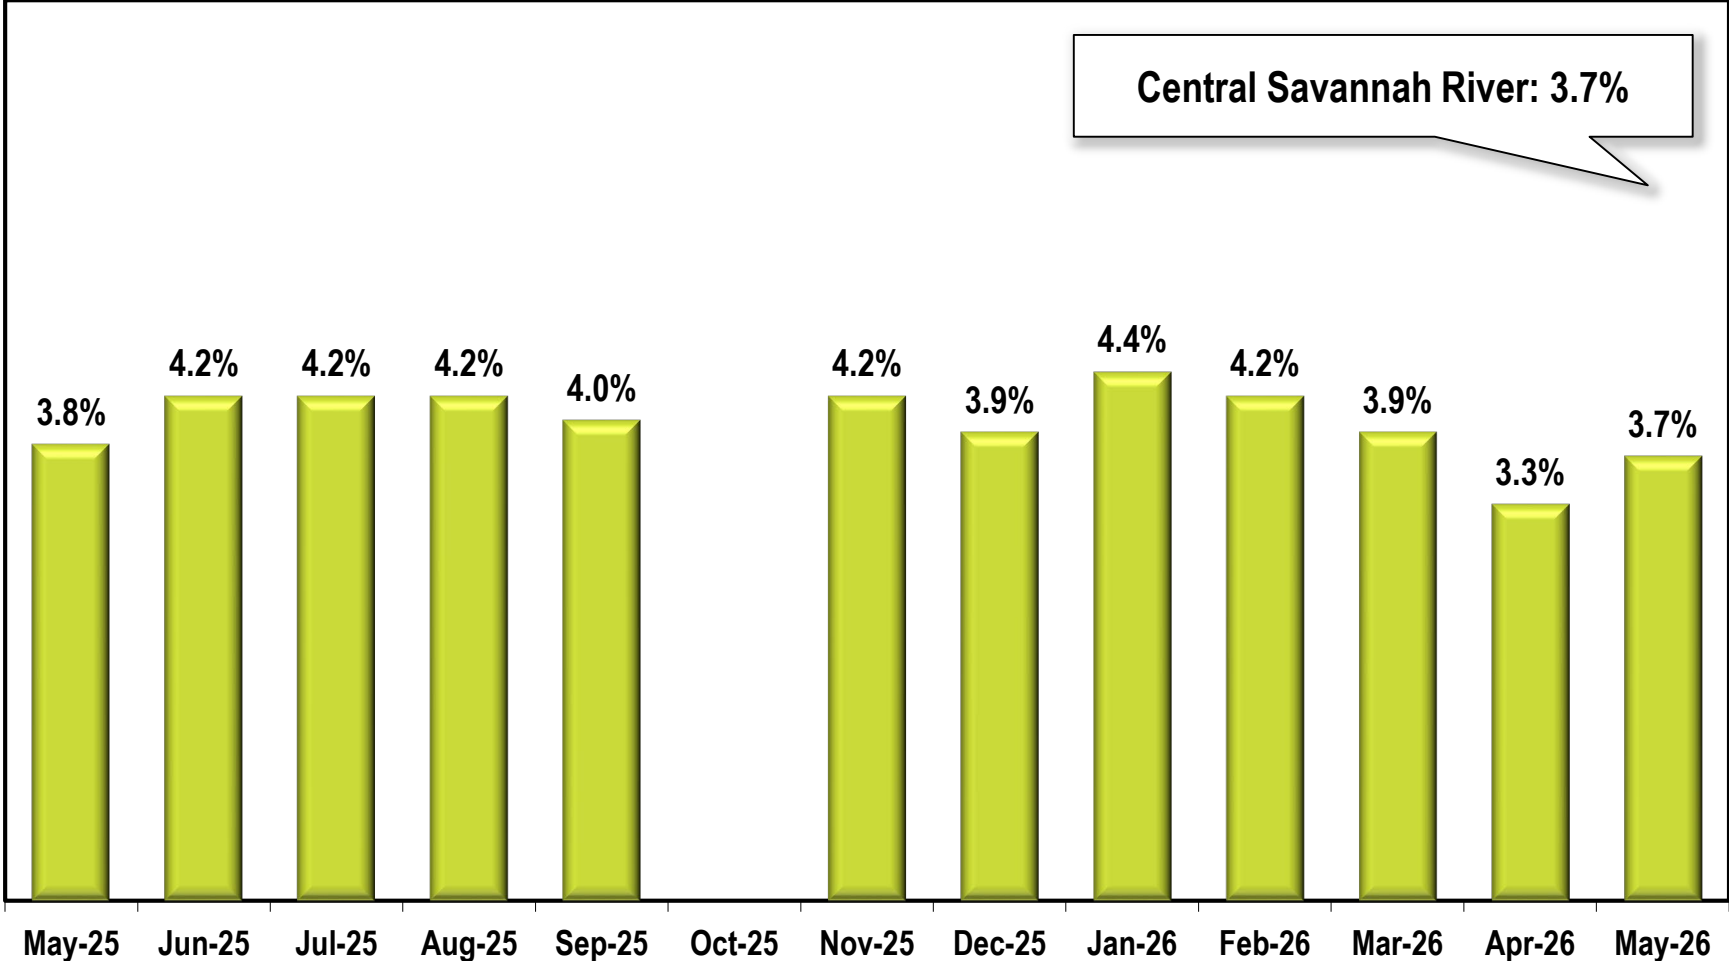

# Central Savannah River Area Unemployment Rate

(Not Seasonally Adjusted)

Due to lapse in appropriations, October 2025 data is missing.

Note: Central Savannah River Region includes Burke, Columbia, Glascock, Hancock, Jefferson, Jenkins, McDuffie, Richmond, Taliaferro, Warren, Washington, and Wilkes counties.