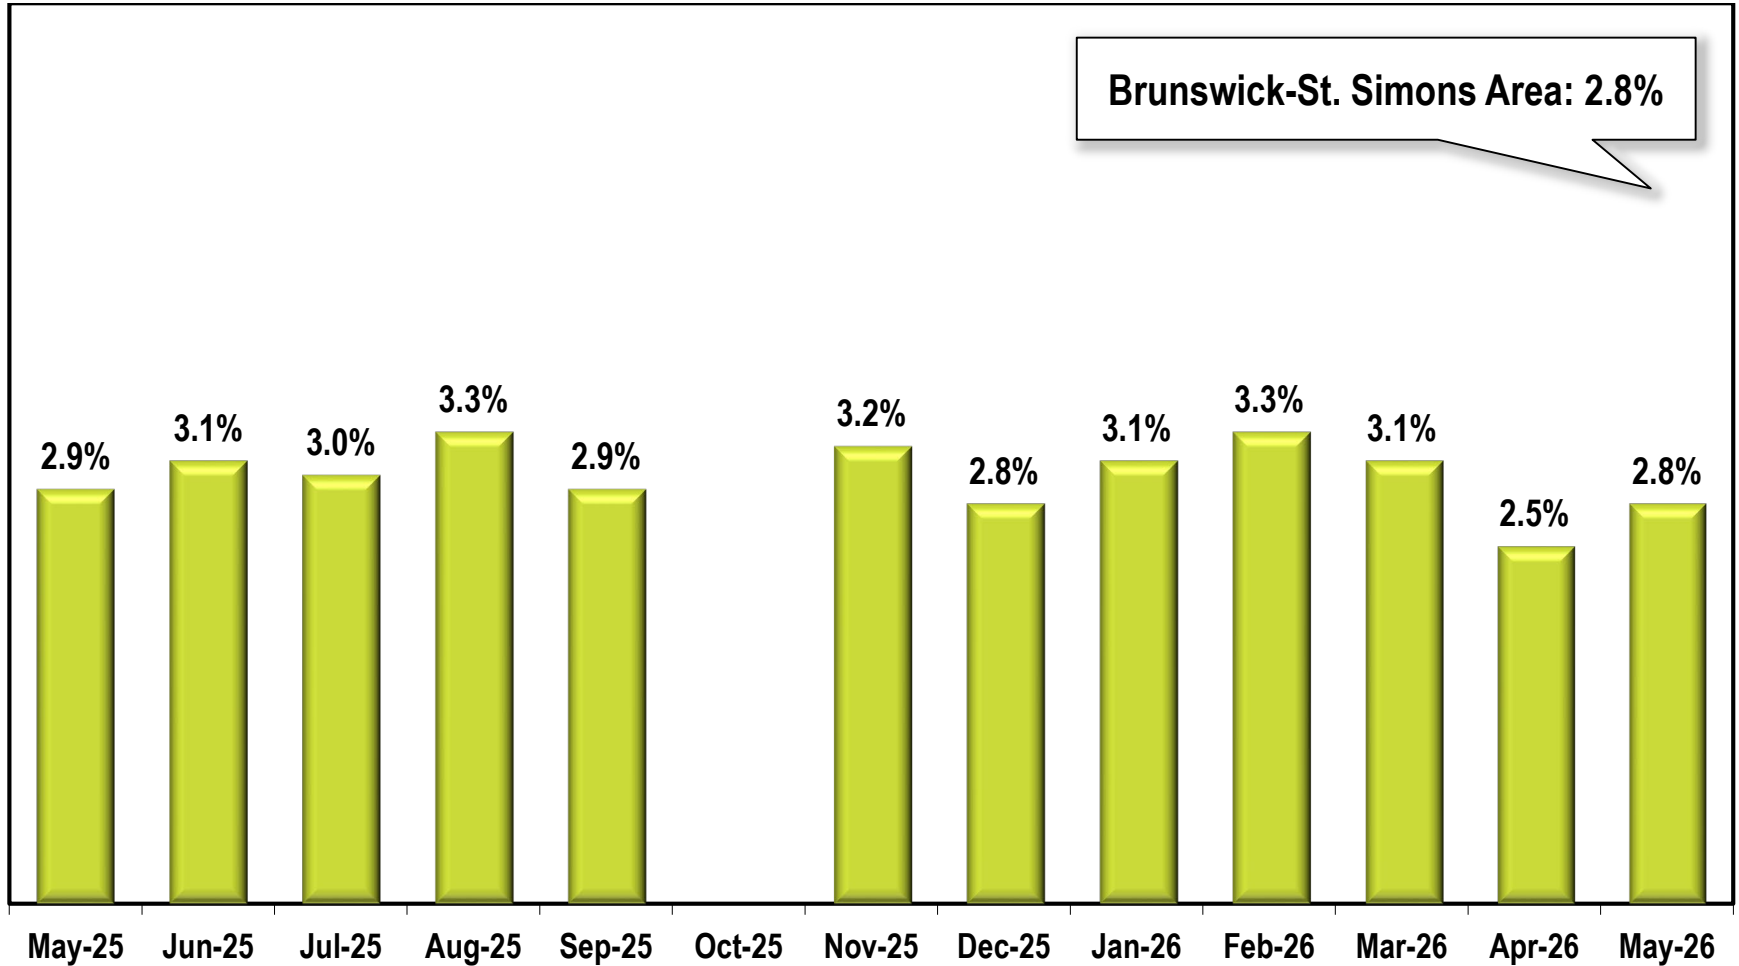

Brunswick-St. Simons Area Unemployment Rate

(Not Seasonally Adjusted)

Due to lapse in appropriations, October 2025 data is missing.

Note: Brunswick Area includes Brantley, Glynn, and McIntosh counties.

Source: Georgia Department of Labor – Bárbara Rivera Holmes, Commissioner