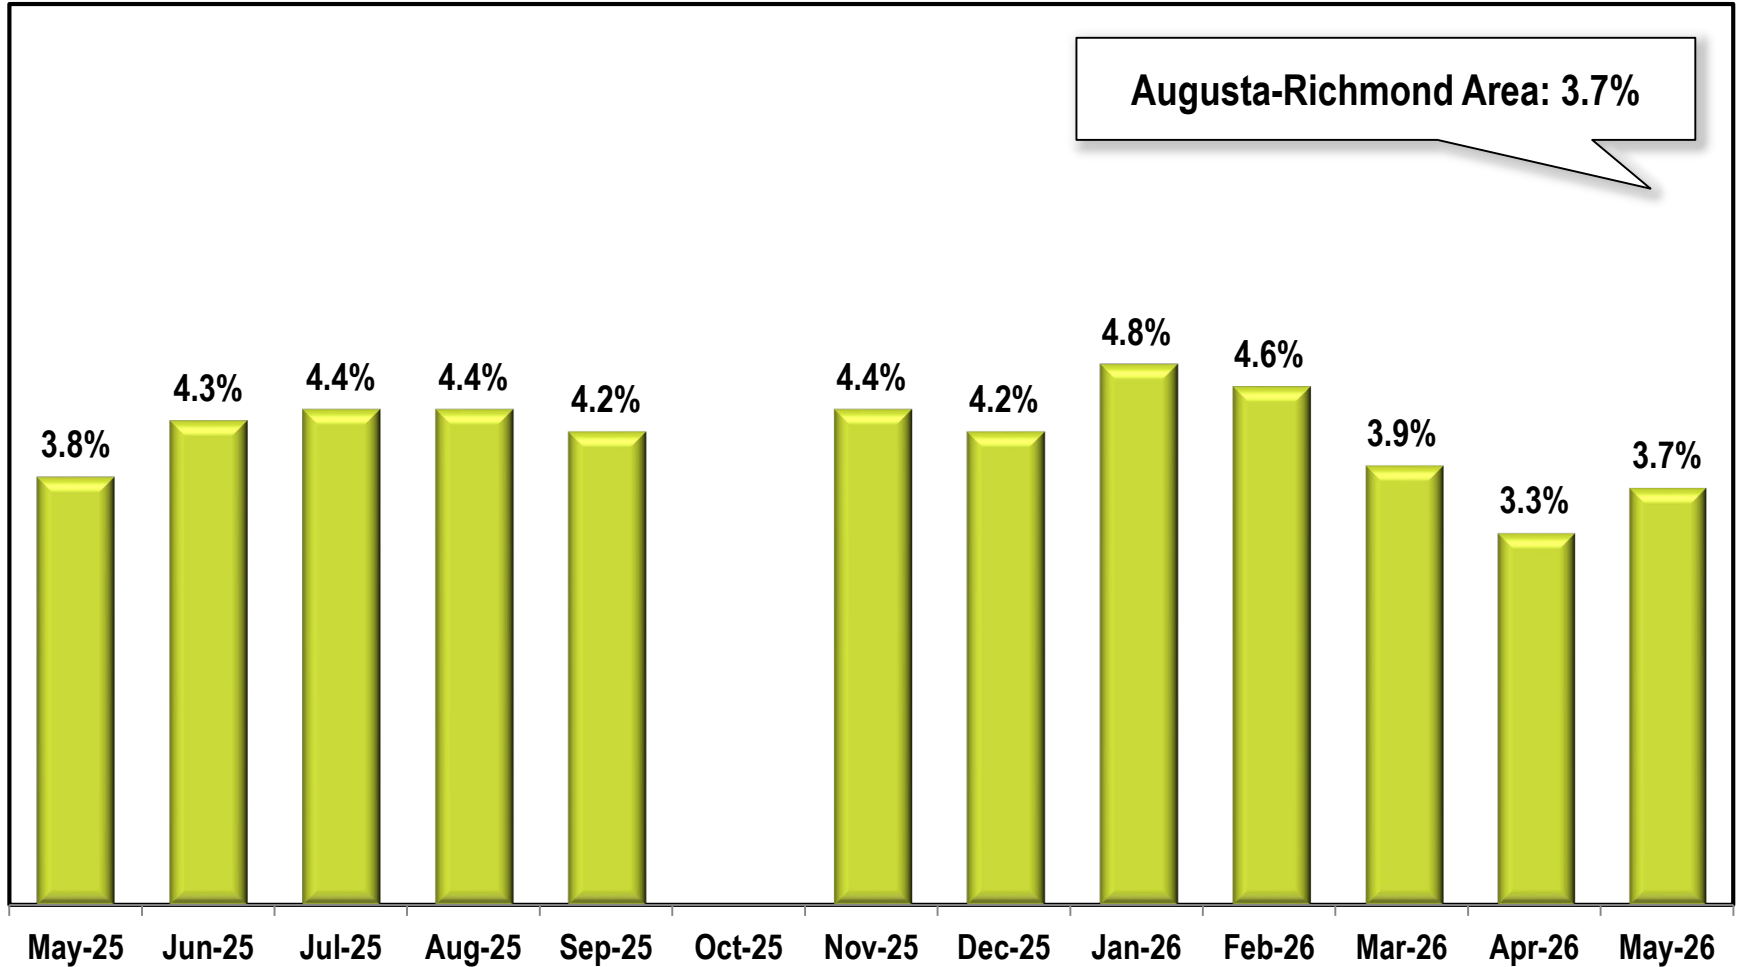

# Augusta-Richmond Area Unemployment Rate

(Not Seasonally Adjusted)

Due to lapse in appropriations, October 2025 data is missing.

Note: Augusta-Richmond County Area includes Burke, Columbia, Lincoln, McDuffie, Richmond and Aiken, and Edgefield (South Carolina) counties.