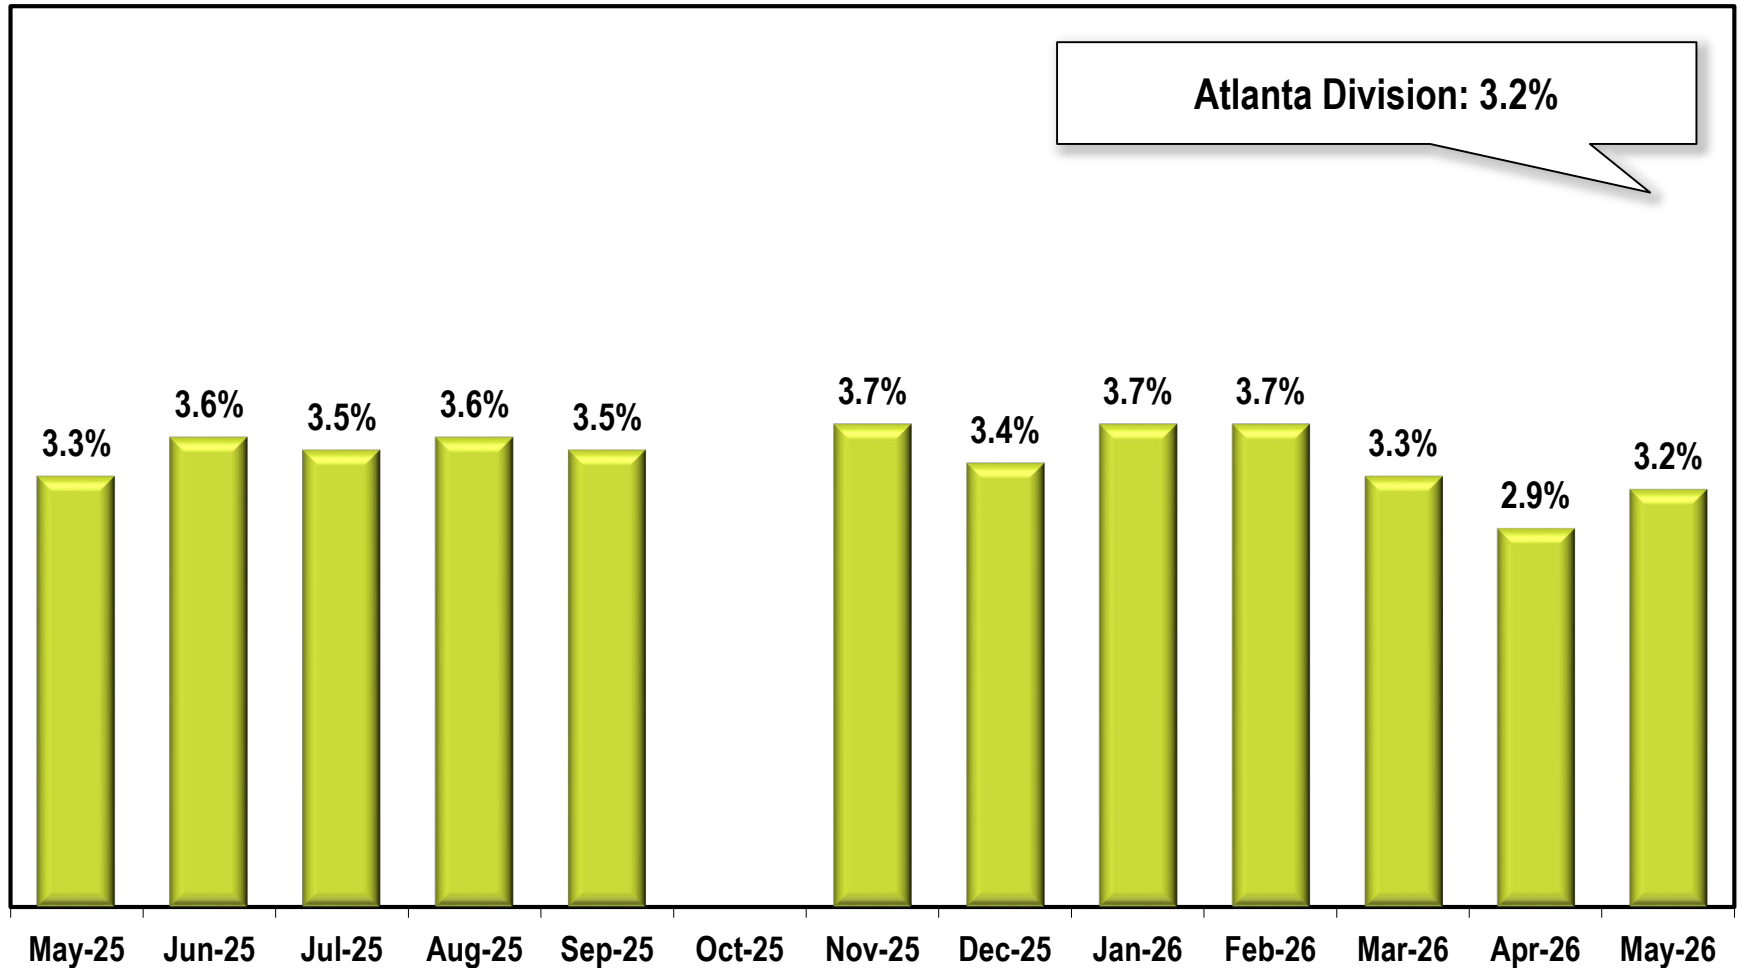

Atlanta Division Unemployment Rate (Not Seasonally Adjusted)

Due to lapse in appropriations, October 2025 data is missing.

Note: Atlanta Division includes Barrow, Butts, Carroll, Clayton, Coweta, Dawson, DeKalb, Douglas, Fayette, Forsyth, Fulton, Gwinnett, Heard, Henry, Jasper, Lumpkin, Meriwether, Morgan, Newton, Pickens, Pike, Rockdale, Spalding, and Walton counties.