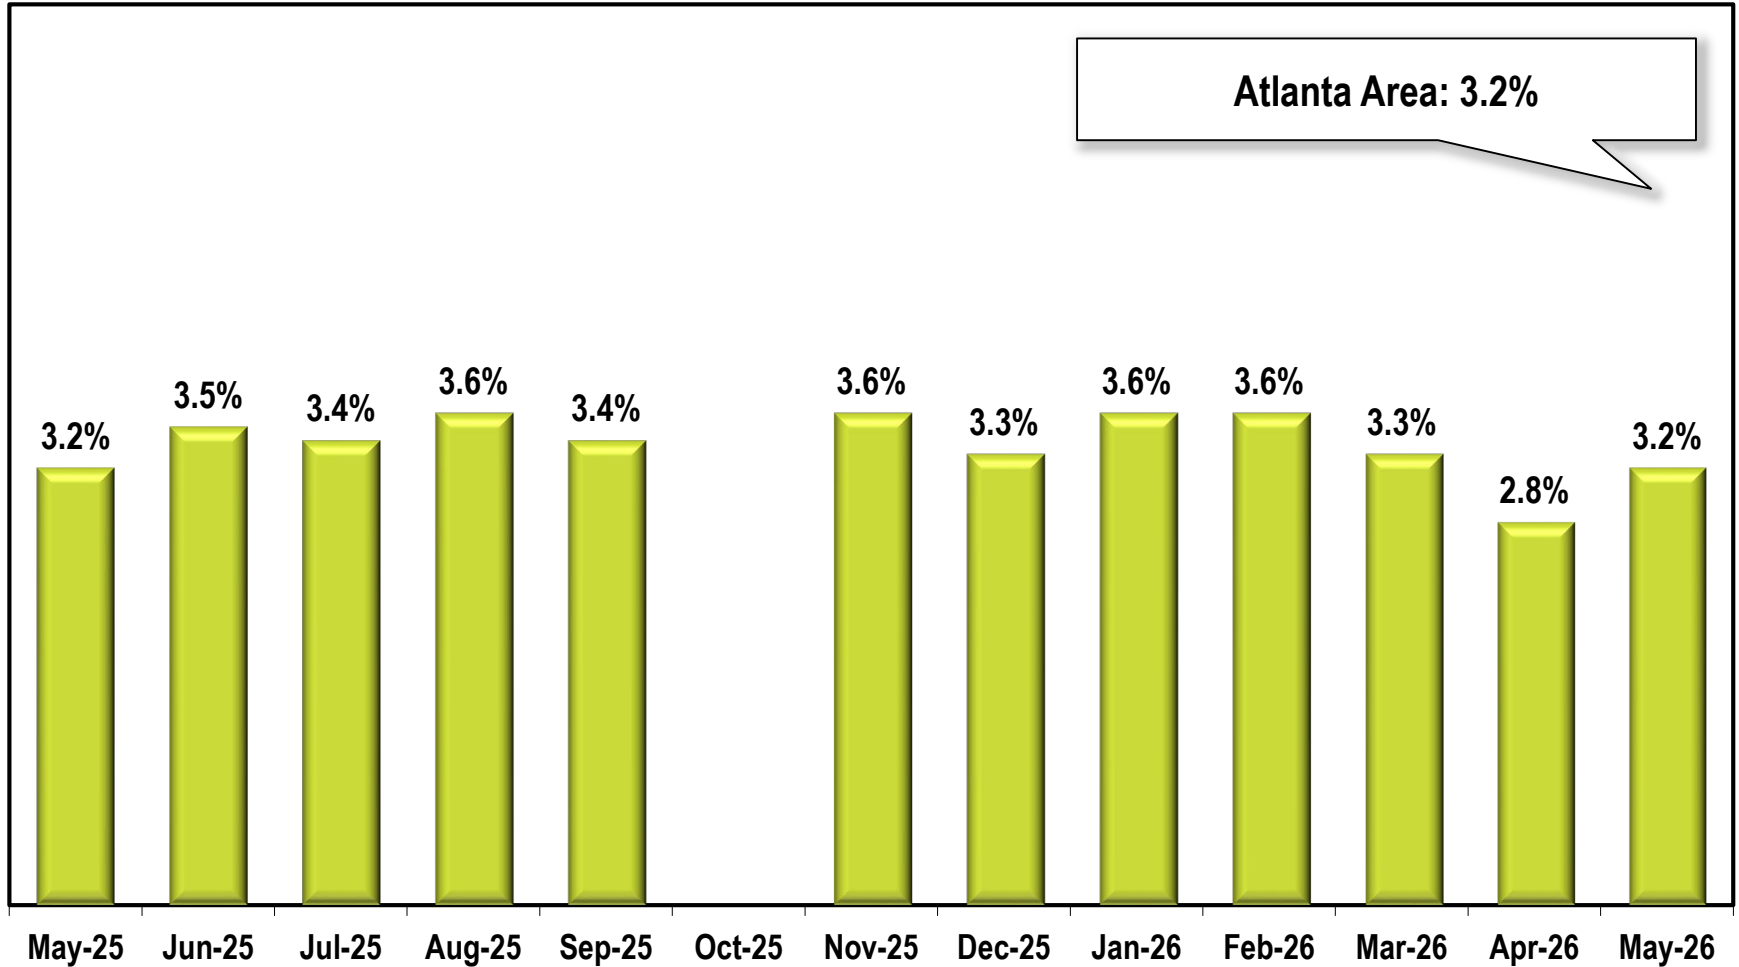

Atlanta Area Unemployment Rate

(Not Seasonally Adjusted)

Due to lapse in appropriations, October 2025 data is missing.

Note: Atlanta Area includes Barrow, Bartow, Butts, Carroll, Cherokee, Clayton, Cobb, Coweta, Dawson, DeKalb, Douglas, Fayette, Forsyth, Fulton, Gwinnett, Haralson, Heard, Henry, Jasper, Lumpkin, Meriwether, Morgan, Newton, Paulding, Pickens, Pike, Rockdale, Spalding, and Walton counties.