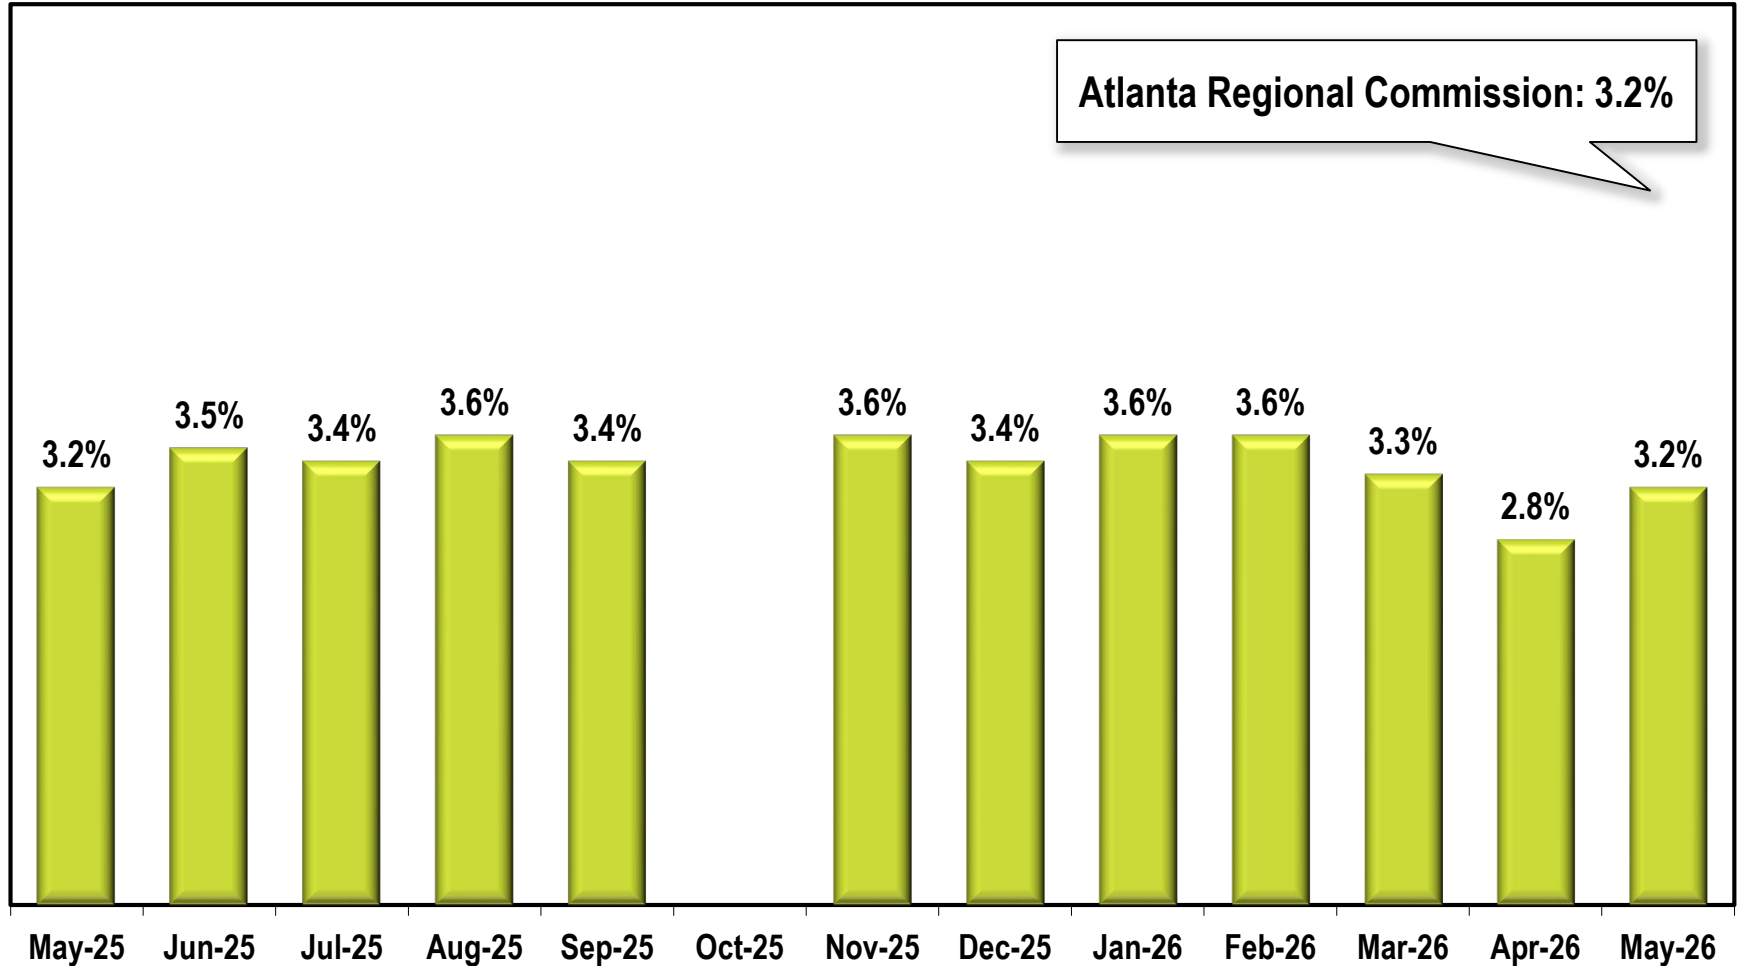

Atlanta Regional Commission Unemployment Rate (Not Seasonally Adjusted)

Due to lapse in appropriations, October 2025 data is missing.

Note: Atlanta Regional Commission includes Cherokee, Clayton, Cobb, DeKalb, Douglas, Fayette, Forsyth, Fulton, Gwinnett, Henry, and Rockdale counties.