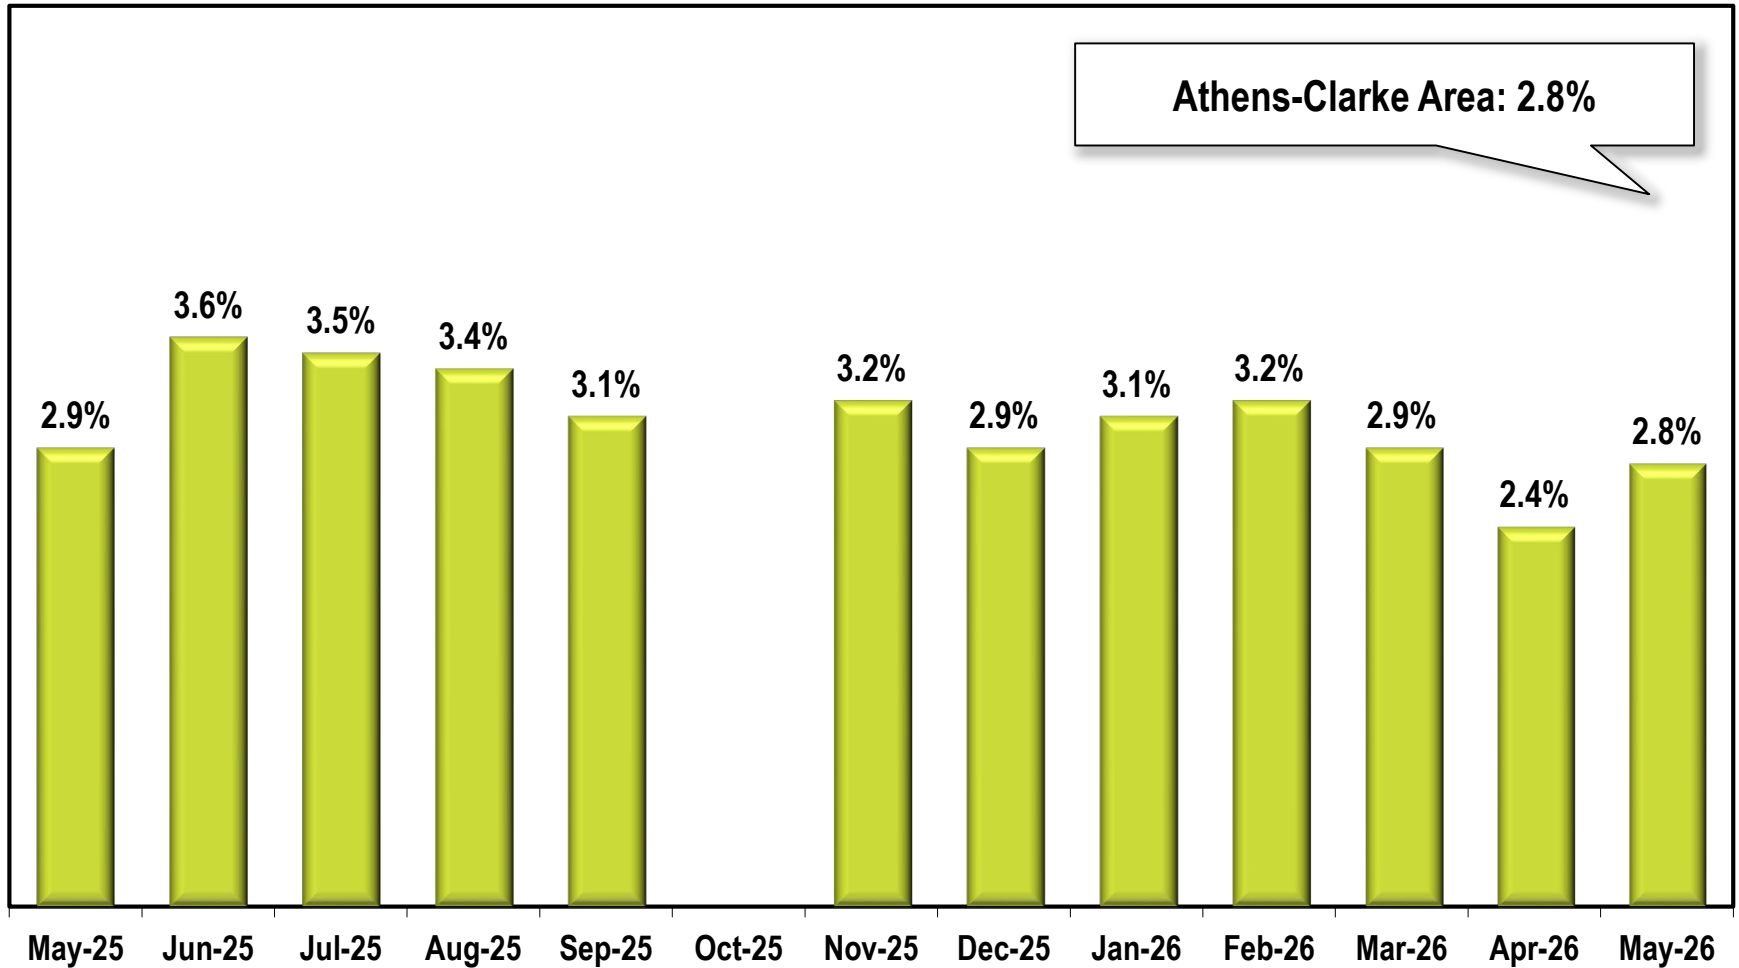

Athens-Clarke Area Unemployment Rate

(Not Seasonally Adjusted)

Due to lapse in appropriations, October 2025 data is missing.

Note: Athens-Clarke County Area includes Clarke, Madison, Oconee, and Oglethorpe counties.