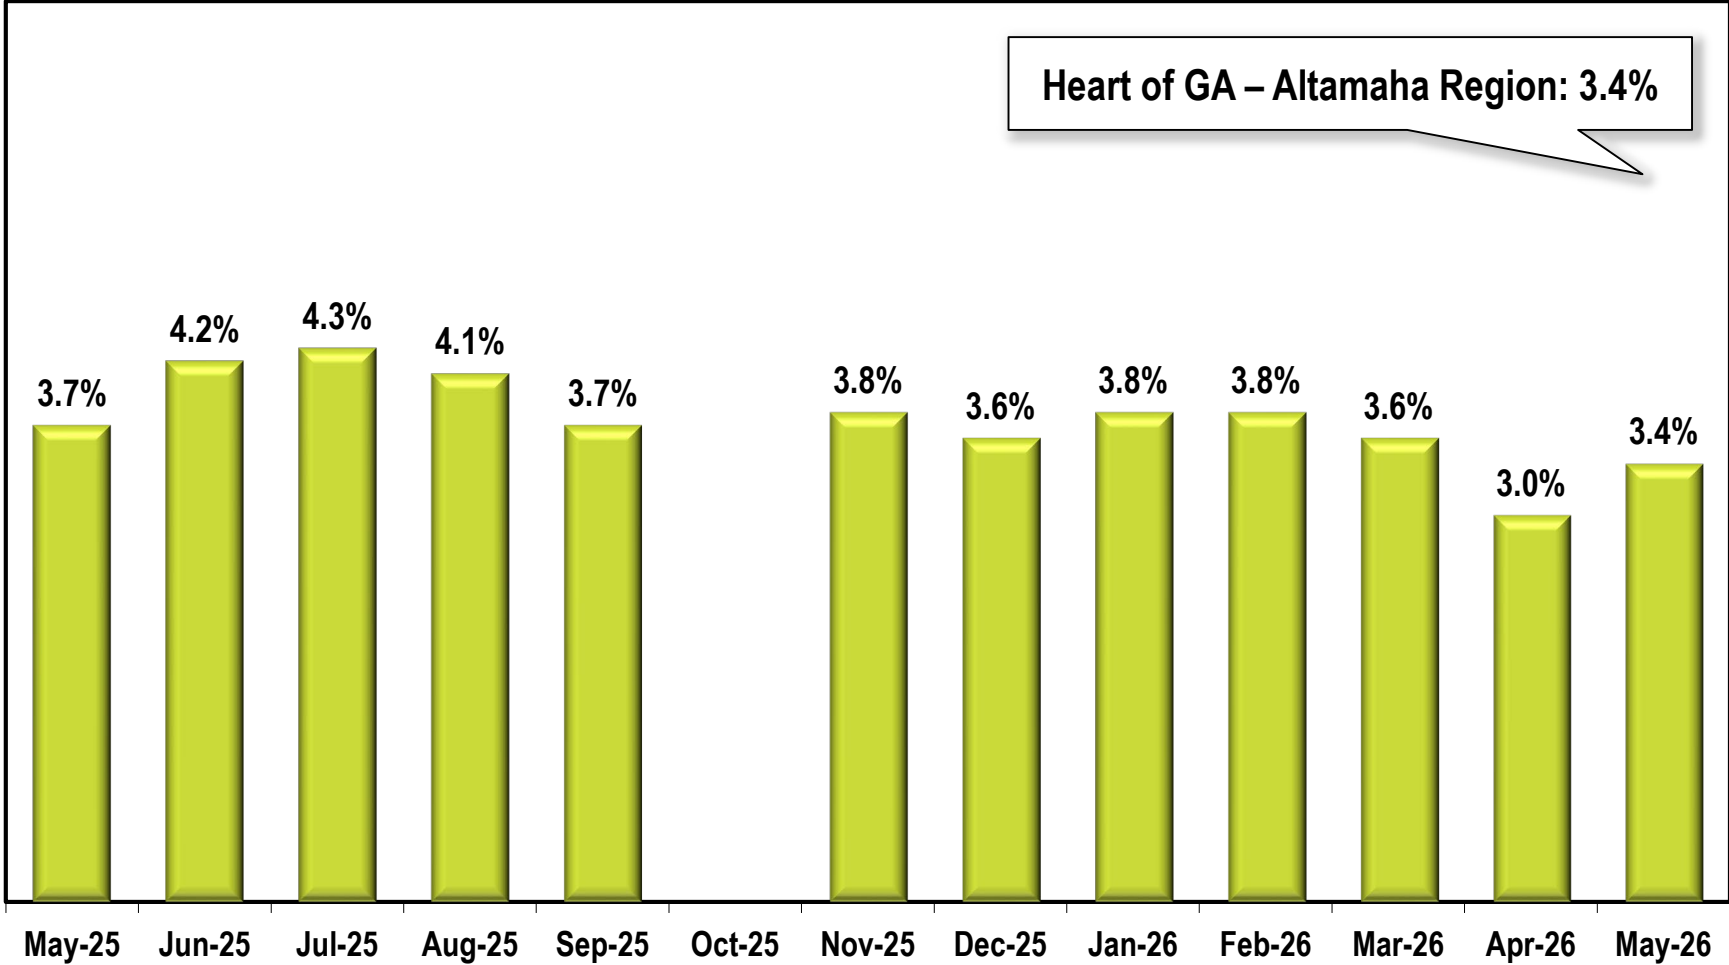

Heart of GA-Altamaha Area Unemployment Rate

(Not Seasonally Adjusted)

Heart of GA – Altamaha Region: 3.4%

Due to lapse in appropriations, October 2025 data is missing.

Note: Heart of Georgia - Altamaha Region includes Appling, Bleckley, Candler, Dodge, Emanuel, Evans, Jeff Davis, Johnson, Laurens, Montgomery, Tattnall, Telfair, Toombs, Treutlen, Wayne, Wheeler, and Wilcox counties.