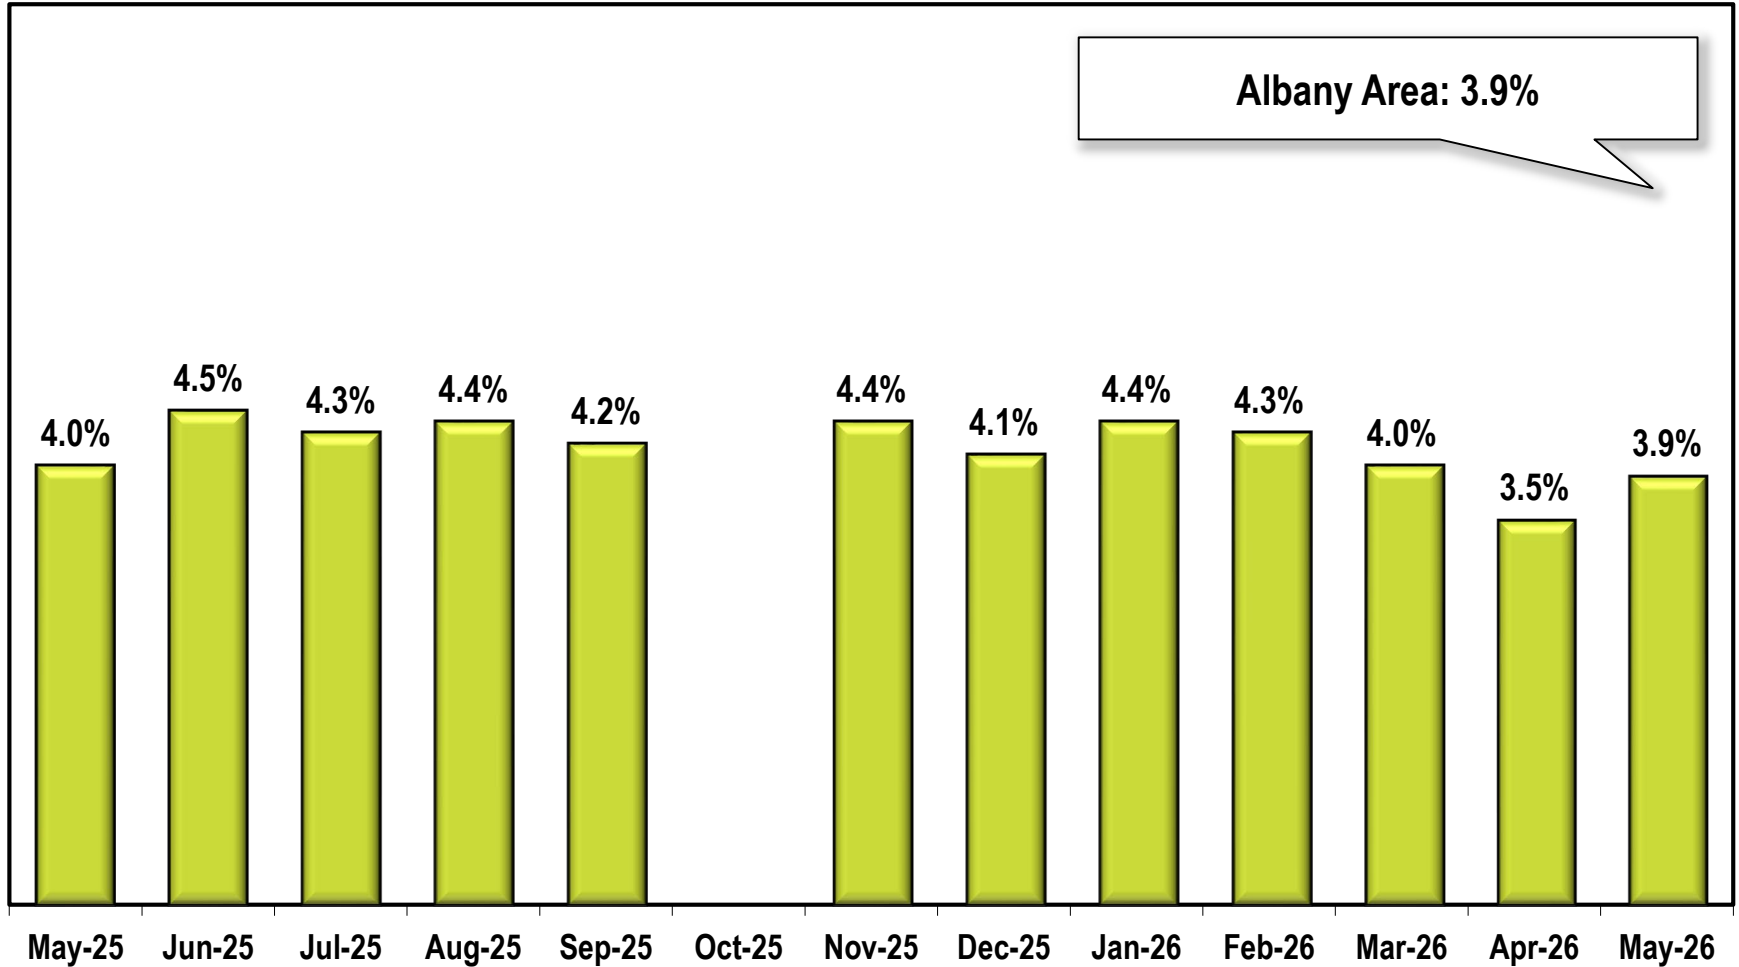

# Albany Area Unemployment Rate

(Not Seasonally Adjusted)

Due to lapse in appropriations, October 2025 data is missing.

Note: Albany Area includes Dougherty, Lee, Terrell, and Worth counties.

Source: Georgia Department of Labor – Bárbara Rivera Holmes, Commissioner