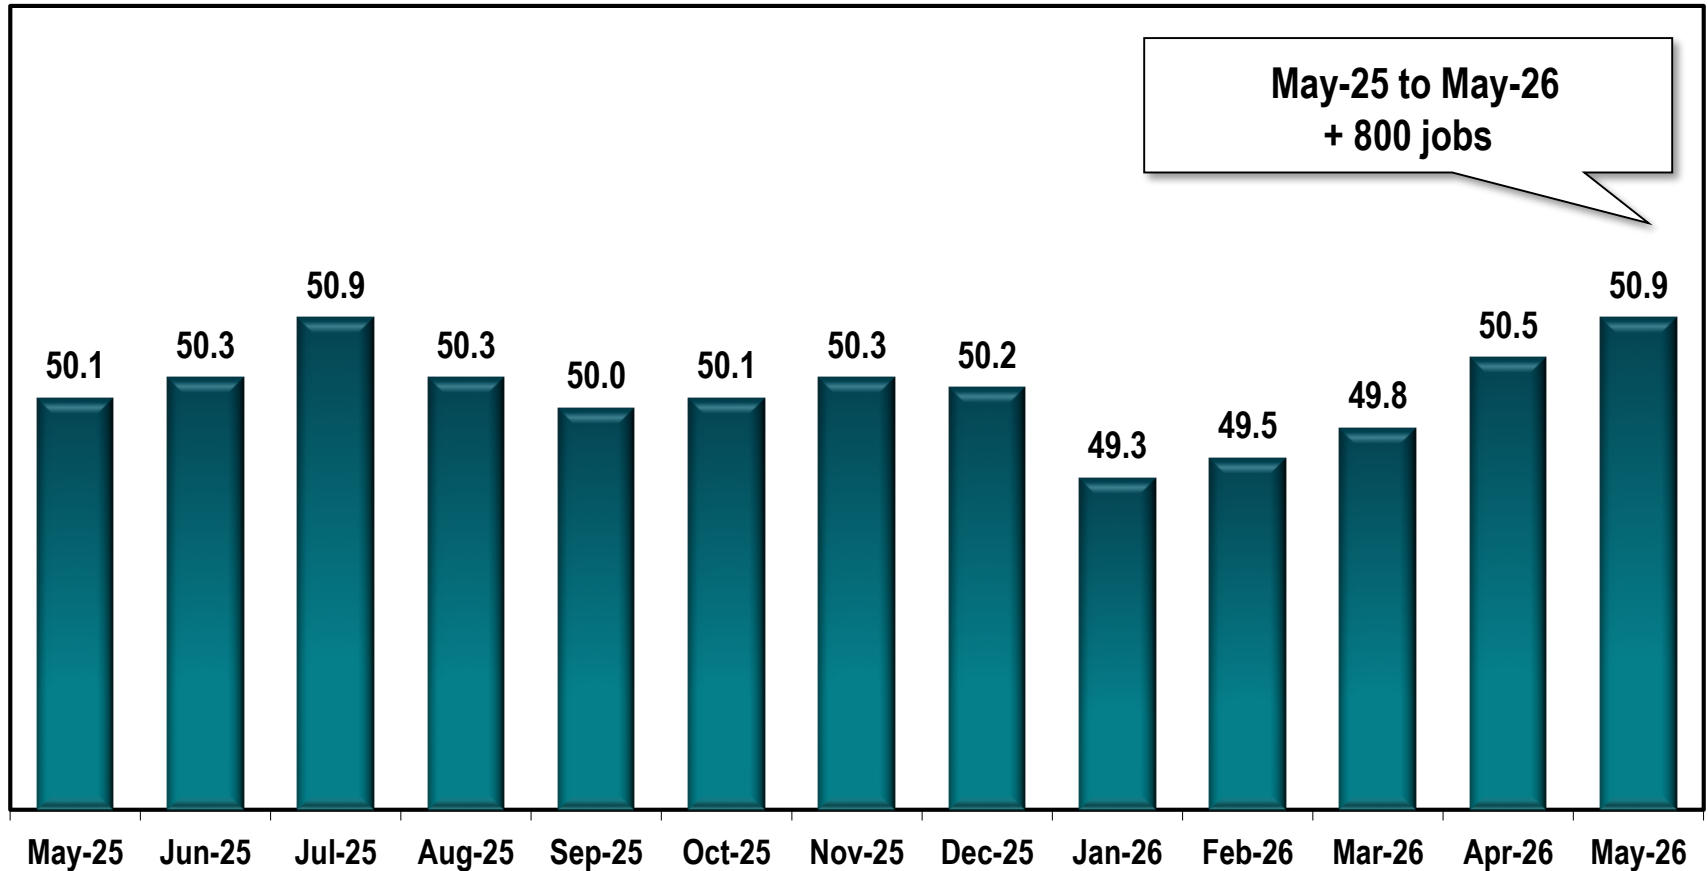

Brunswick- St. Simons MSA Employment

(In Thousands)

Note: Brunswick MSA includes Brantley, Glynn, and McIntosh counties.

Source: Georgia Department of Labor - Bárbara Rivera Holmes, Commissioner