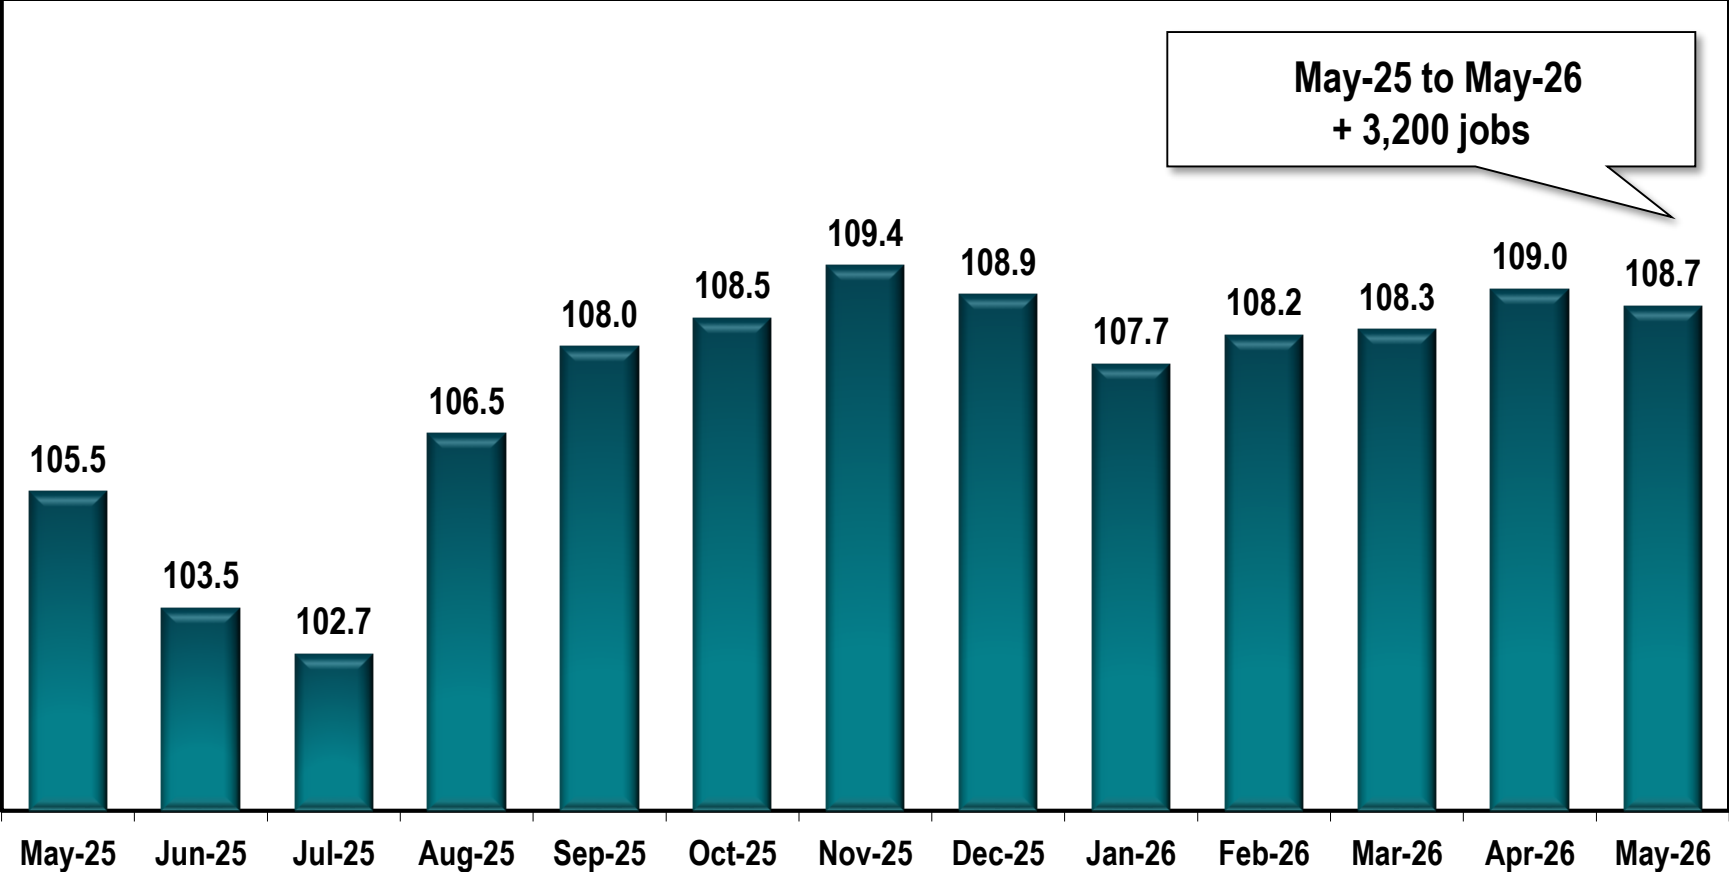

Athens-Clarke MSA Employment

(In Thousands)

Note: Athens-Clarke County MSA includes Clarke, Madison, Oconee and Oglethorpe counties.

Source: Georgia Department of Labor - Bárbara Rivera Holmes, Commissioner