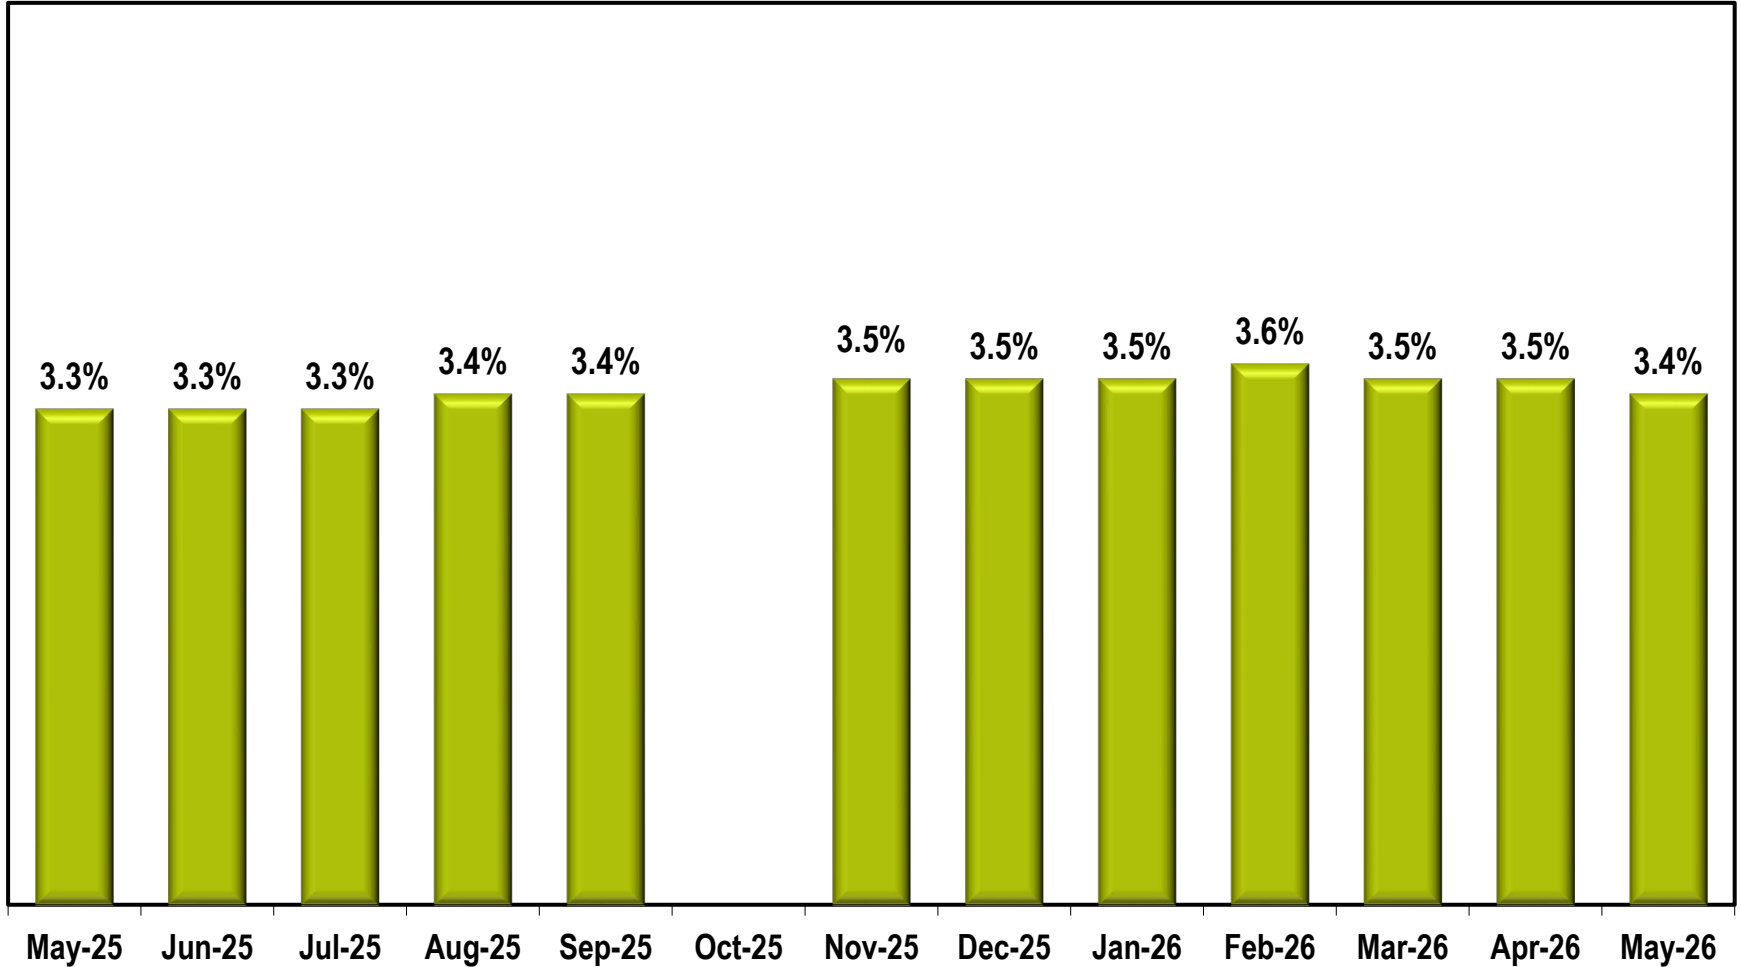

# Georgia Unemployment Rate

(Seasonally Adjusted)

Note: Due to lapse in appropriations, October 2025 data is missing.

**Source: Georgia Department of Labor – Bárbara Rivera Holmes, Commissioner**