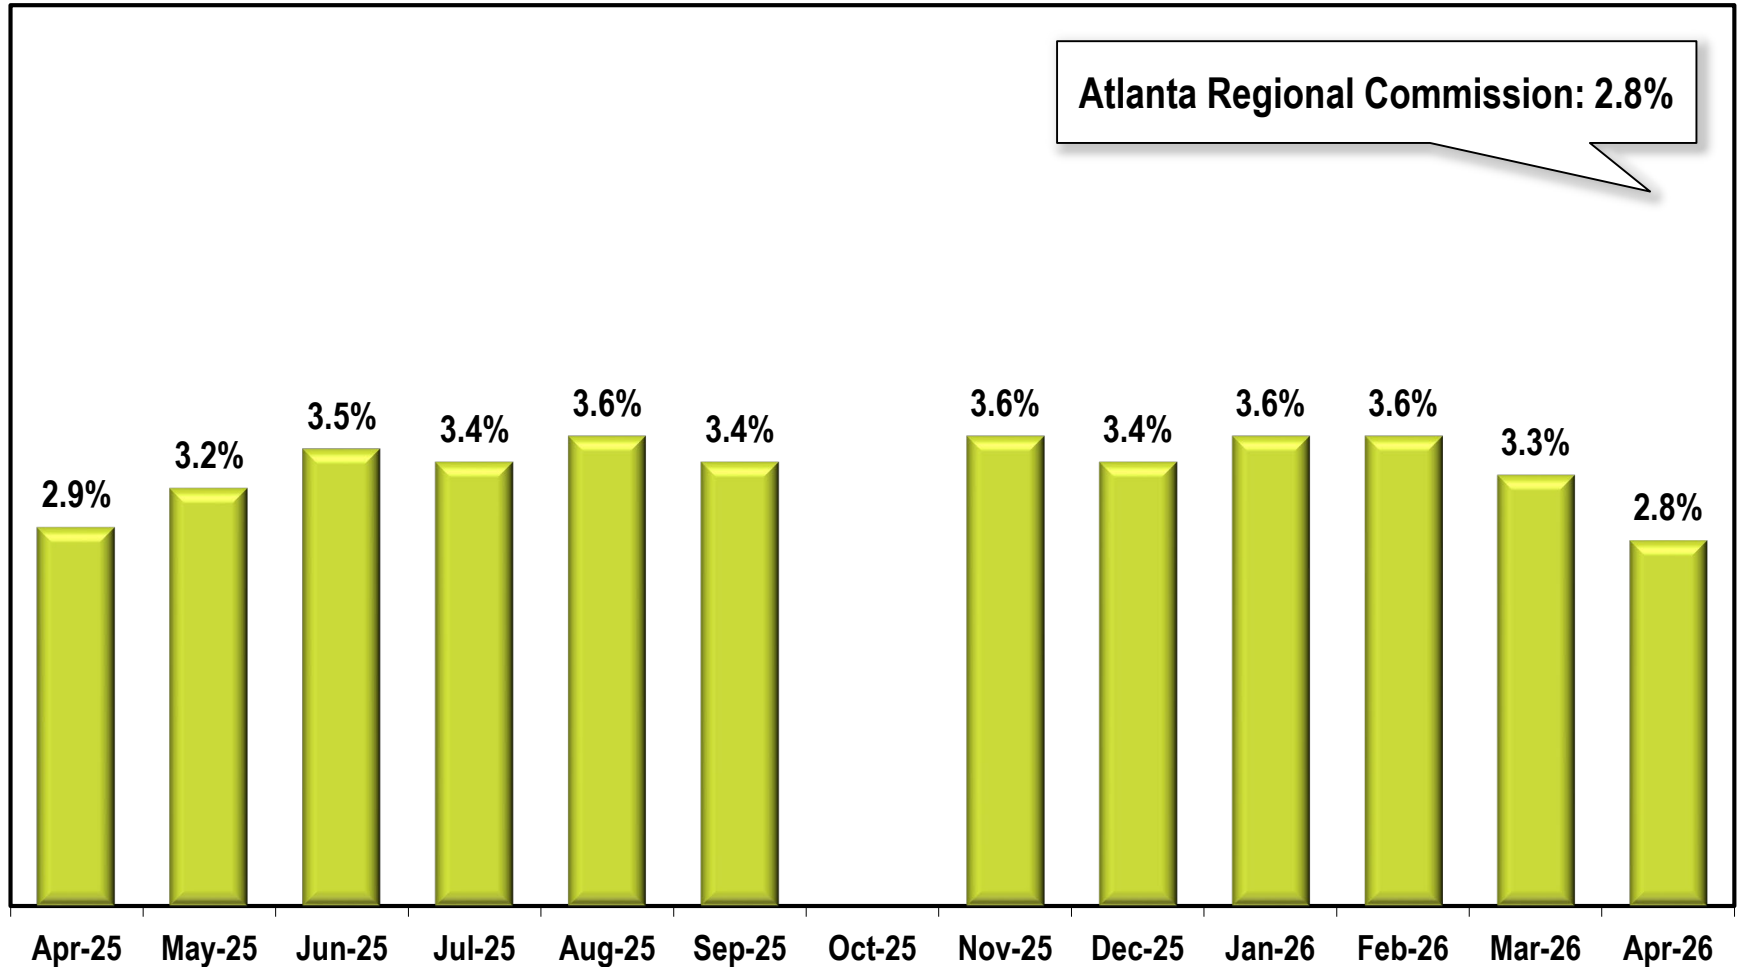

Atlanta Regional Commission Unemployment Rate (Not Seasonally Adjusted)

Due to lapse in appropriations, October 2025 data is missing.

Note: Atlanta Regional Commission includes Cherokee, Clayton, Cobb, DeKalb, Douglas, Fayette, Forsyth, Fulton, Gwinnett, Henry, and Rockdale counties.