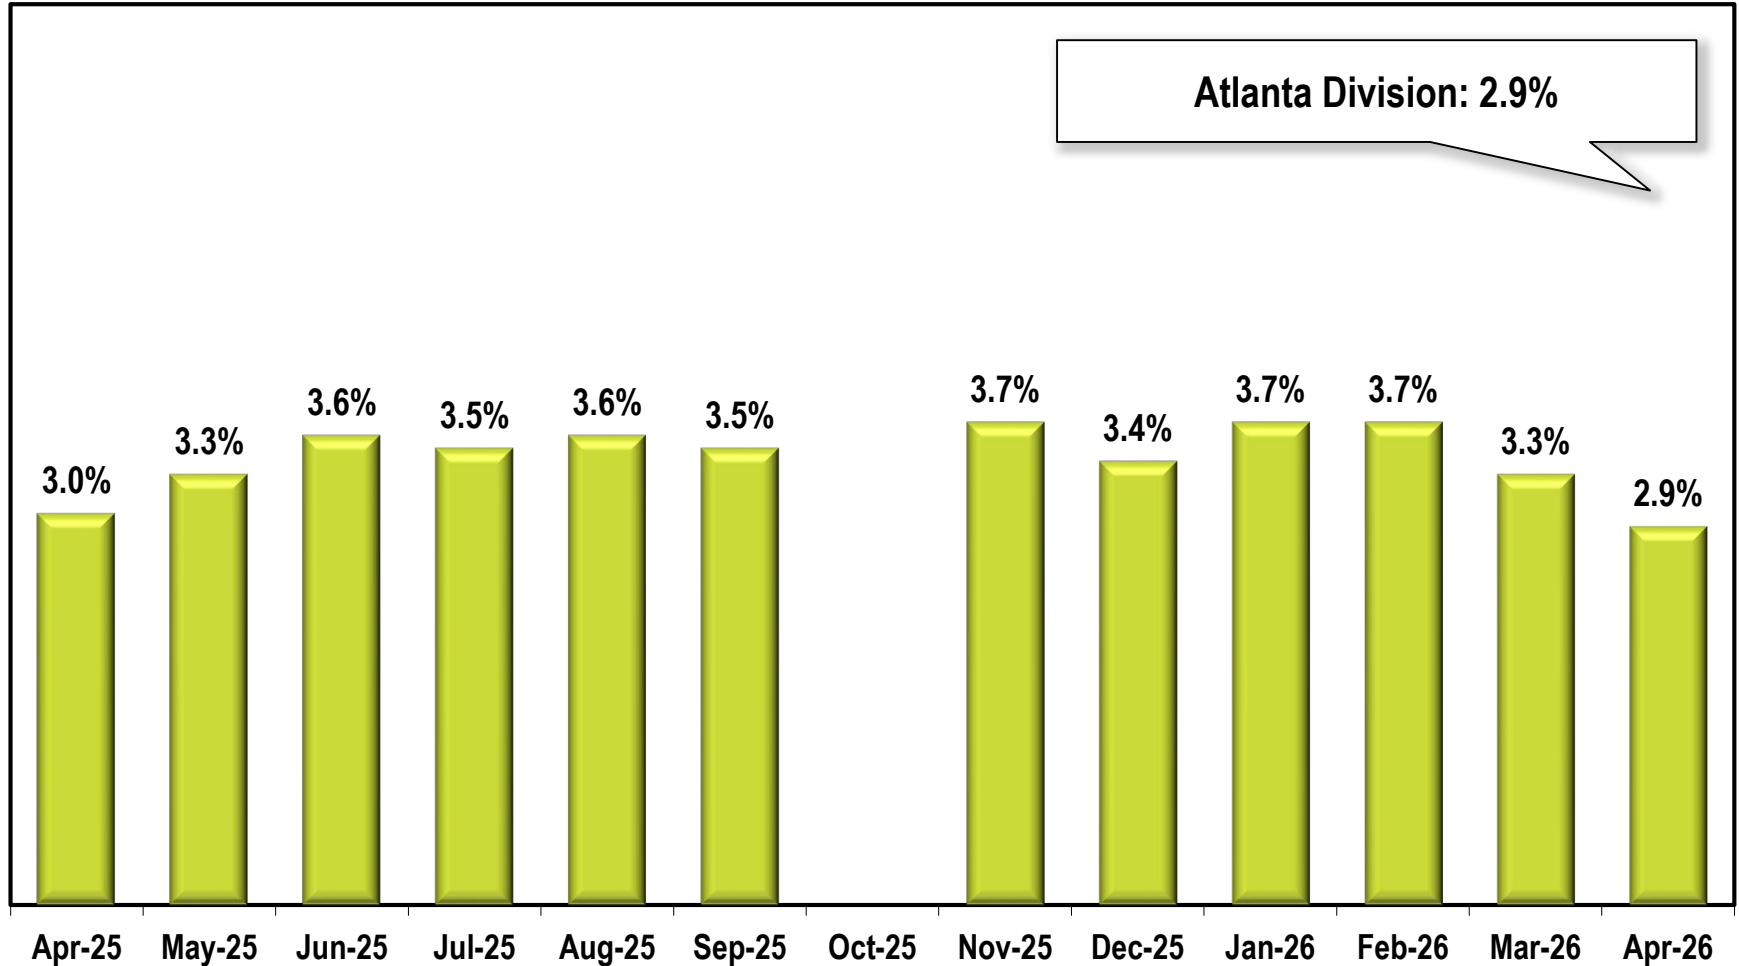

Atlanta Division Unemployment Rate (Not Seasonally Adjusted)

Due to lapse in appropriations, October 2025 data is missing.

Note: Atlanta Division includes Barrow, Butts, Carroll, Clayton, Coweta, Dawson, DeKalb, Douglas, Fayette, Forsyth, Fulton, Gwinnett, Heard, Henry, Jasper, Lumpkin, Meriwether, Morgan, Newton, Pickens, Pike, Rockdale, Spalding, and Walton counties.