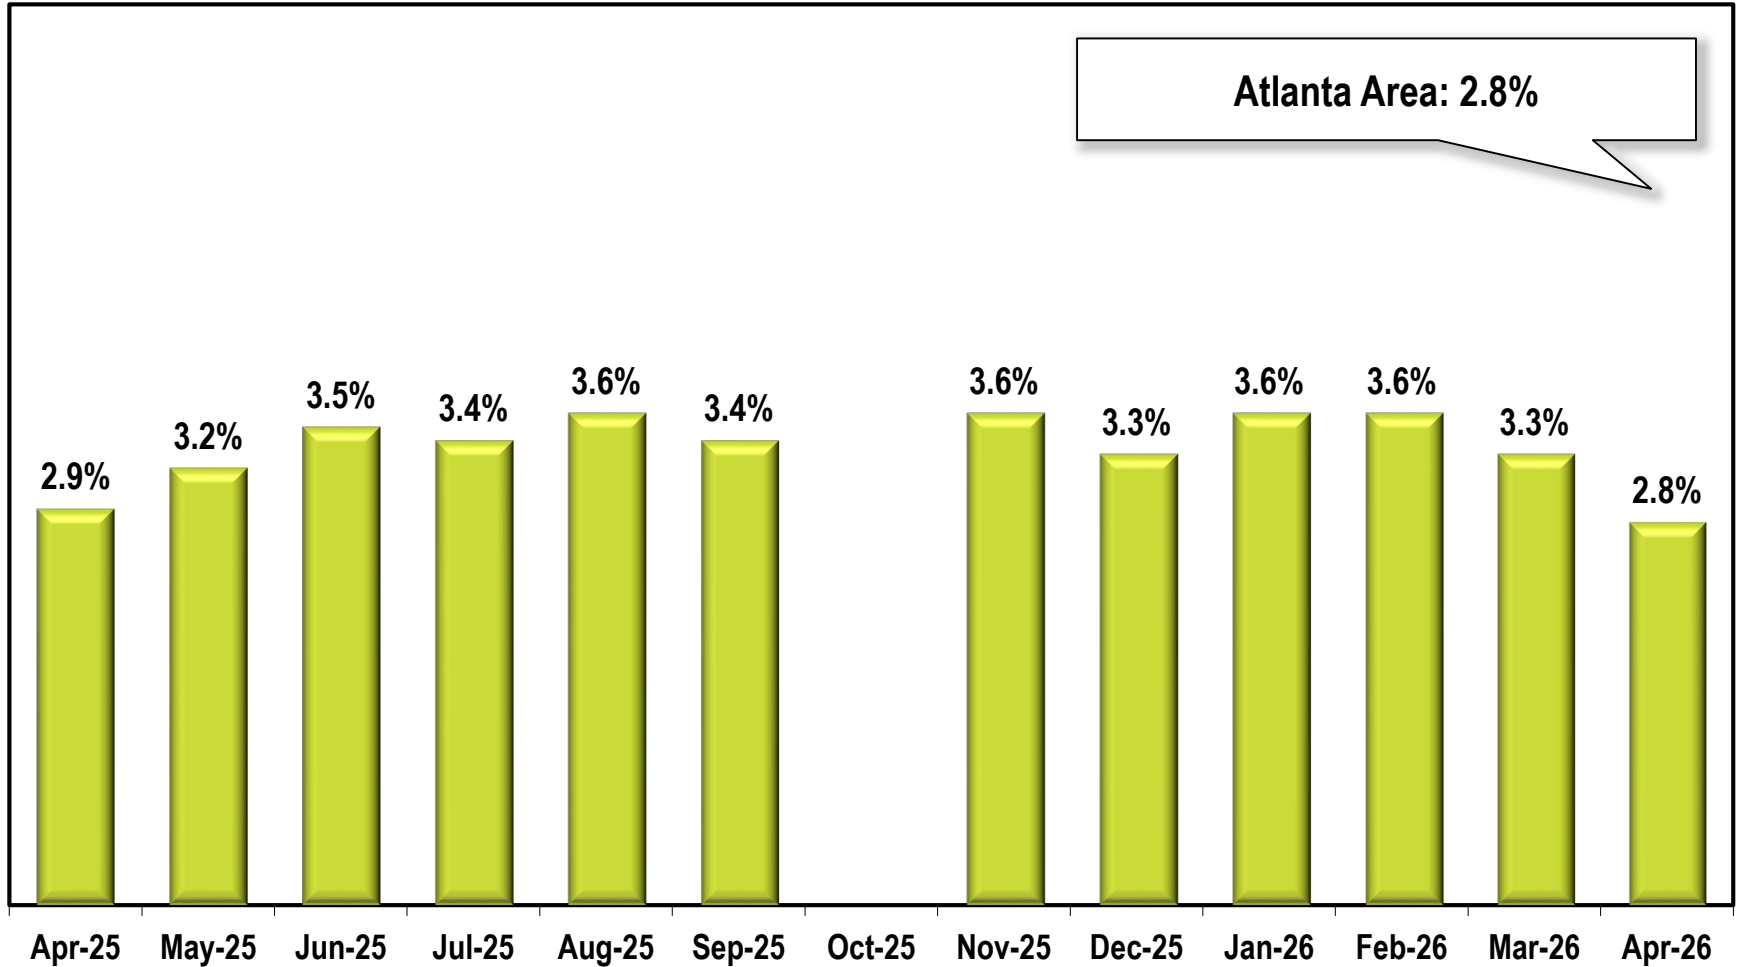

Atlanta Area Unemployment Rate

(Not Seasonally Adjusted)

Due to lapse in appropriations, October 2025 data is missing.

Note: Atlanta Area includes Barrow, Bartow, Butts, Carroll, Cherokee, Clayton, Cobb, Coweta, Dawson, DeKalb, Douglas, Fayette, Forsyth, Fulton, Gwinnett, Haralson, Heard, Henry, Jasper, Lumpkin, Meriwether, Morgan, Newton, Paulding, Pickens, Pike, Rockdale, Spalding, and Walton counties.