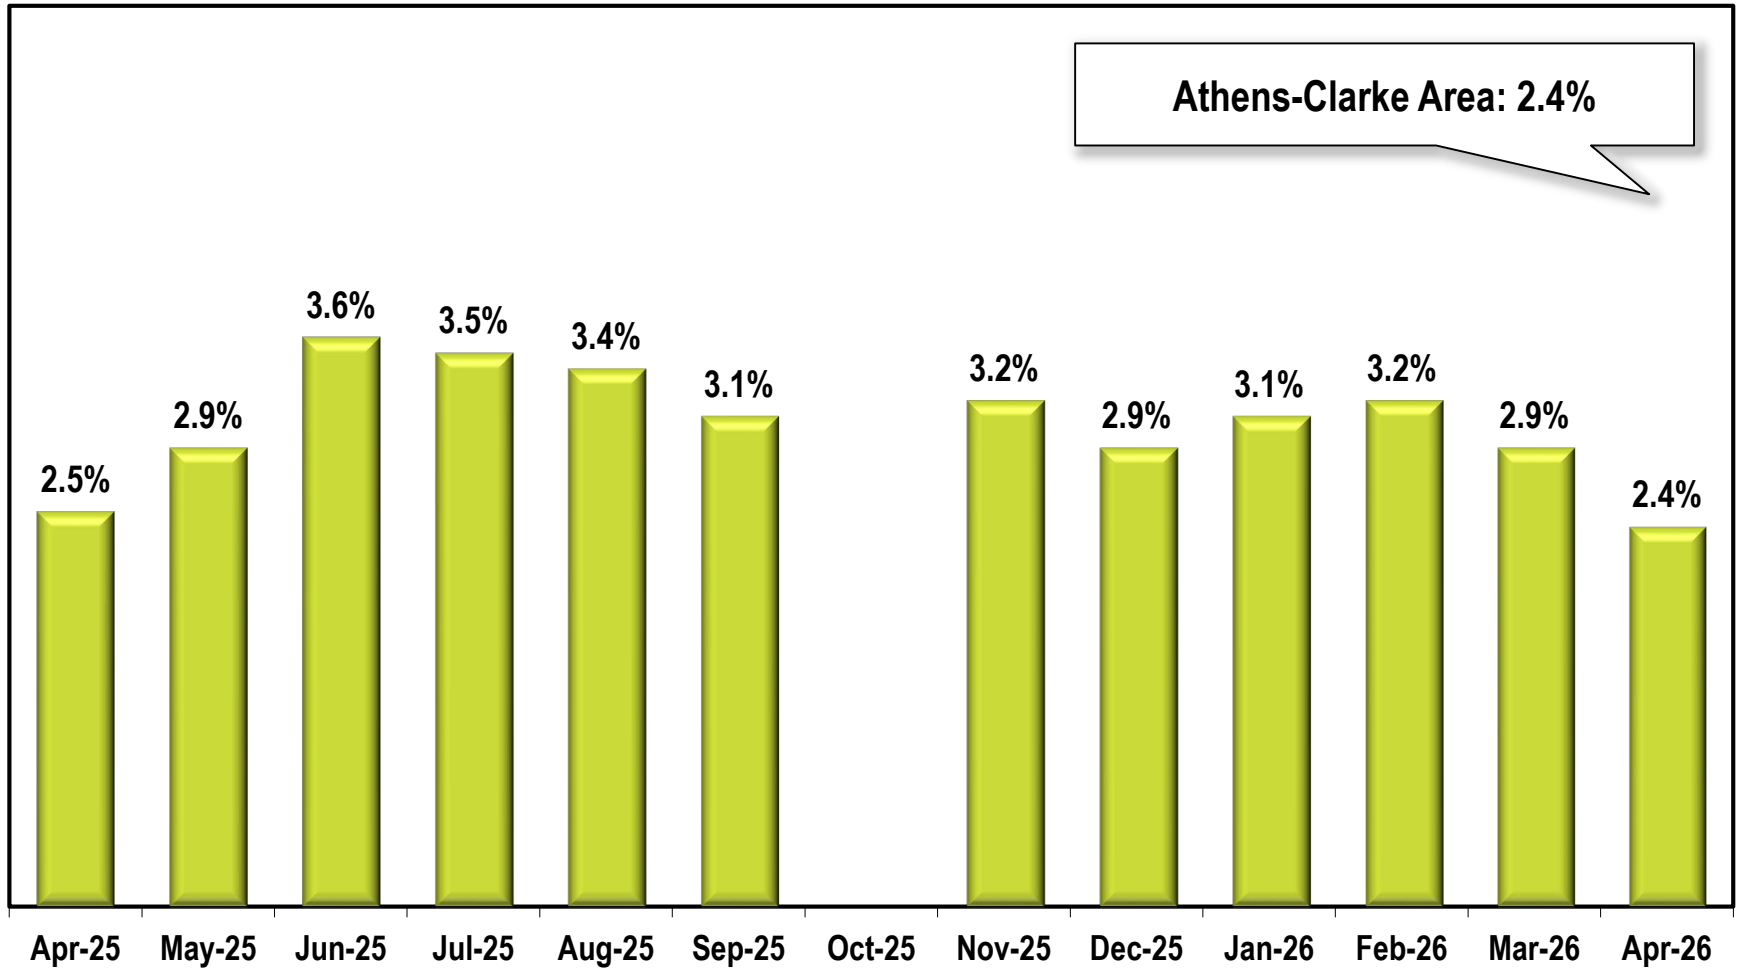

# Athens-Clarke Area Unemployment Rate

(Not Seasonally Adjusted)

Due to lapse in appropriations, October 2025 data is missing.

Note: Athens-Clarke County Area includes Clarke, Madison, Oconee, and Oglethorpe counties.