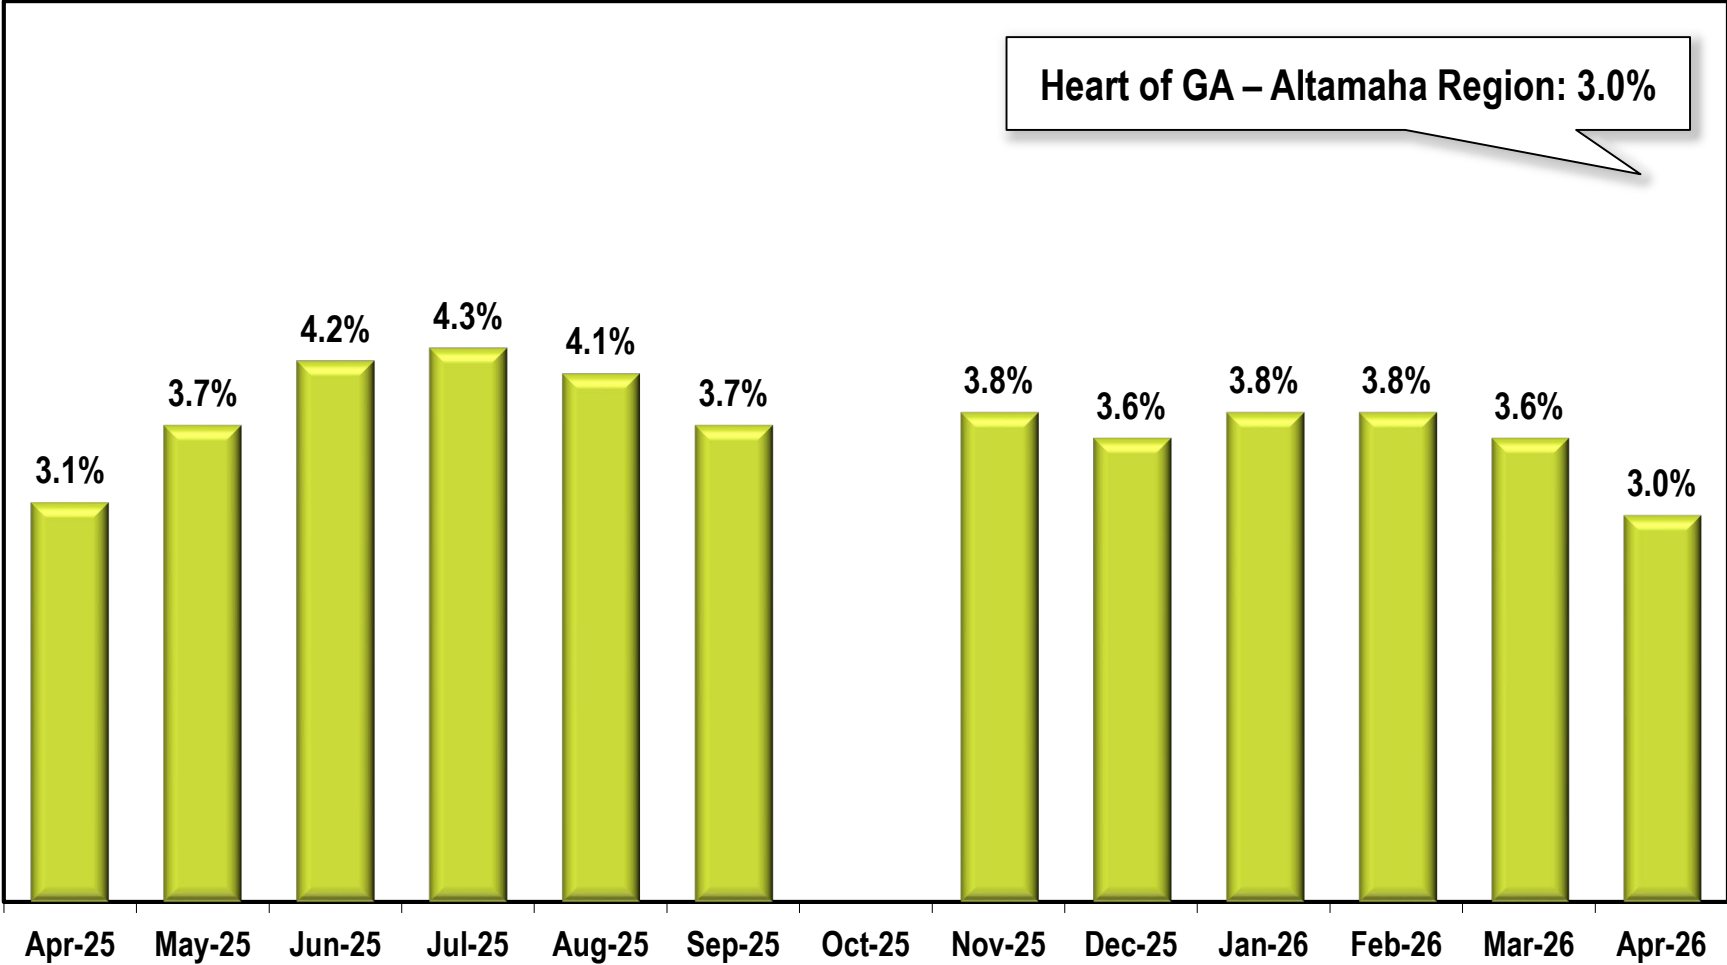

Heart of GA-Altamaha Area Unemployment Rate

(Not Seasonally Adjusted)

Heart of GA – Altamaha Region: 3.0%

Due to lapse in appropriations, October 2025 data is missing.

Note: Heart of Georgia - Altamaha Region includes Appling, Bleckley, Candler, Dodge, Emanuel, Evans, Jeff Davis, Johnson, Laurens, Montgomery, Tattnall, Telfair, Toombs, Treutlen, Wayne, Wheeler, and Wilcox counties.