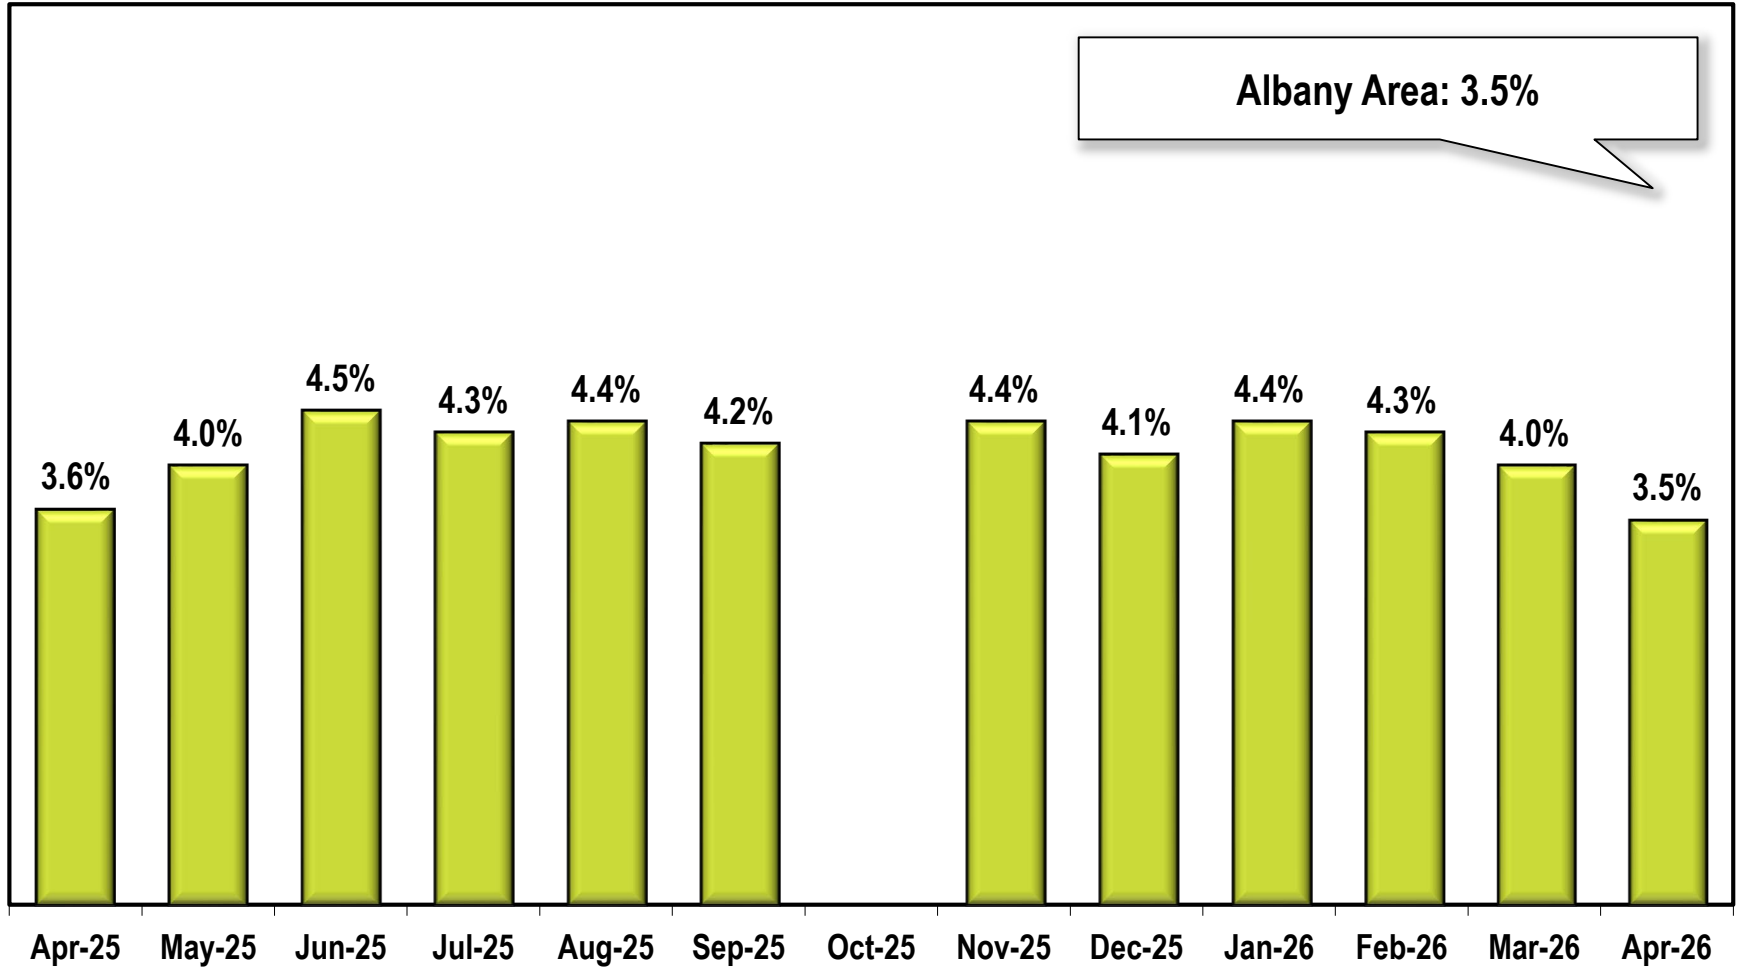

Albany Area Unemployment Rate

(Not Seasonally Adjusted)

Due to lapse in appropriations, October 2025 data is missing.

Note: Albany Area includes Dougherty, Lee, Terrell, and Worth counties.

Source: Georgia Department of Labor – Bárbara Rivera Holmes, Commissioner