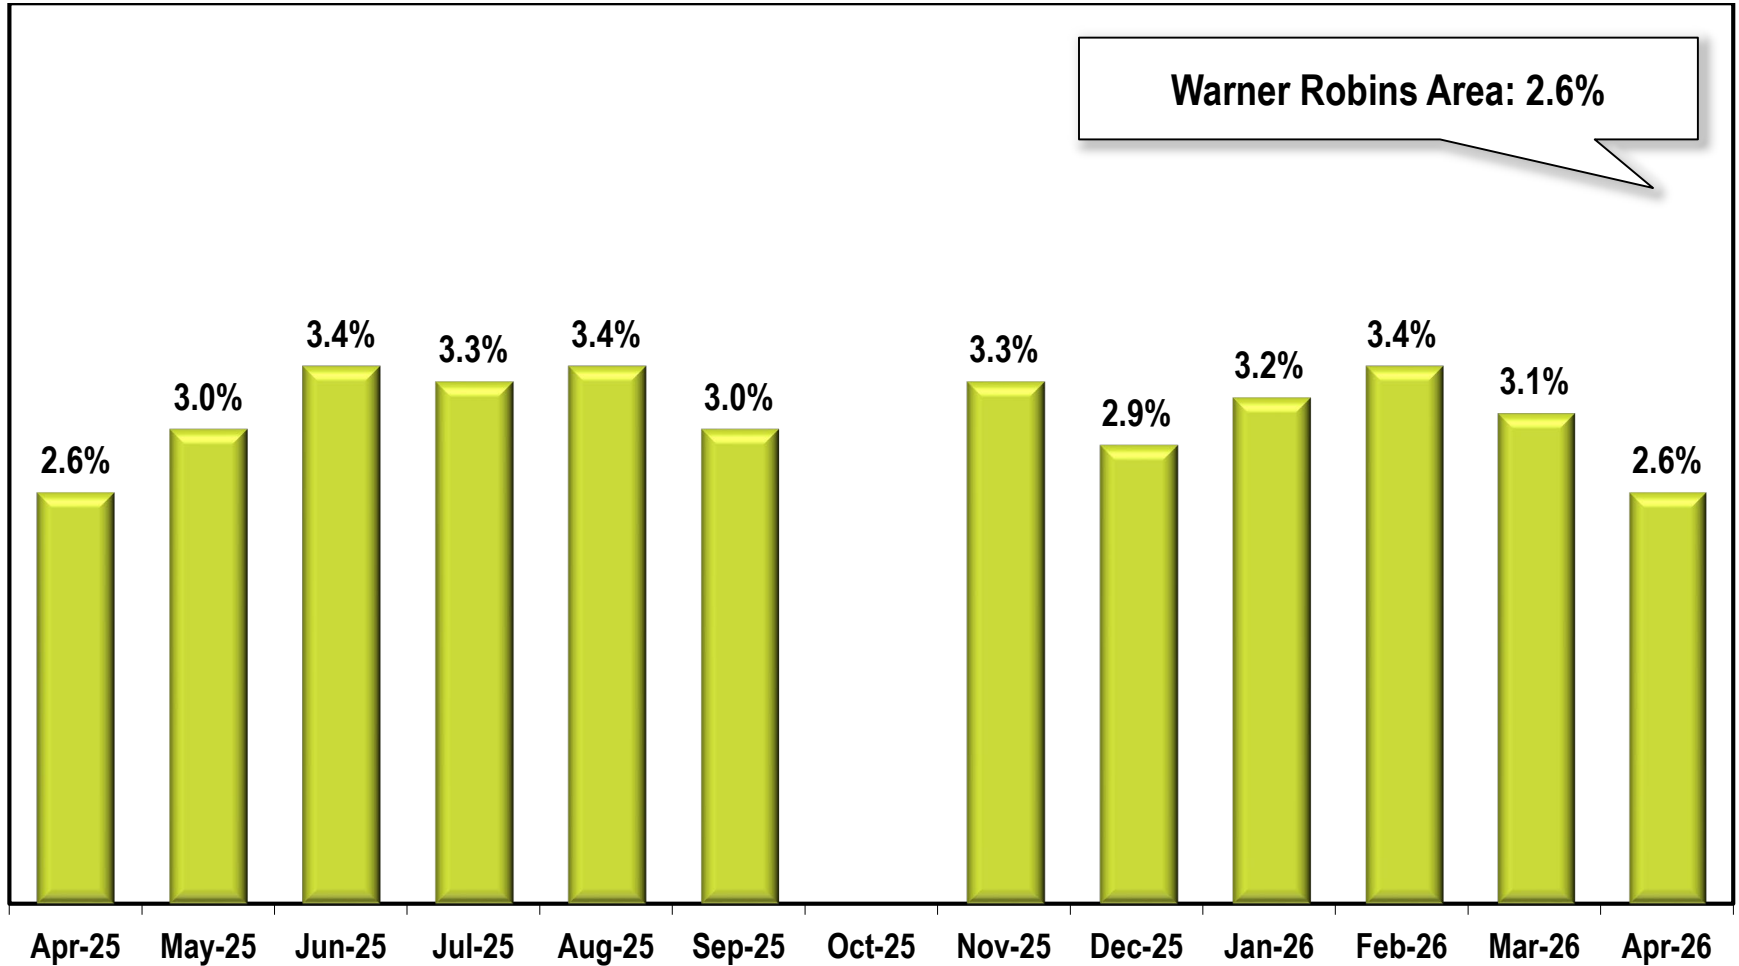

Warner Robins Area Unemployment Rate

(Not Seasonally Adjusted)

Due to lapse in appropriations, October 2025 data is missing.

Note: Warner Robins Area includes Houston and Peach Counties.

Source: Georgia Department of Labor – Bárbara Rivera Holmes, Commissioner