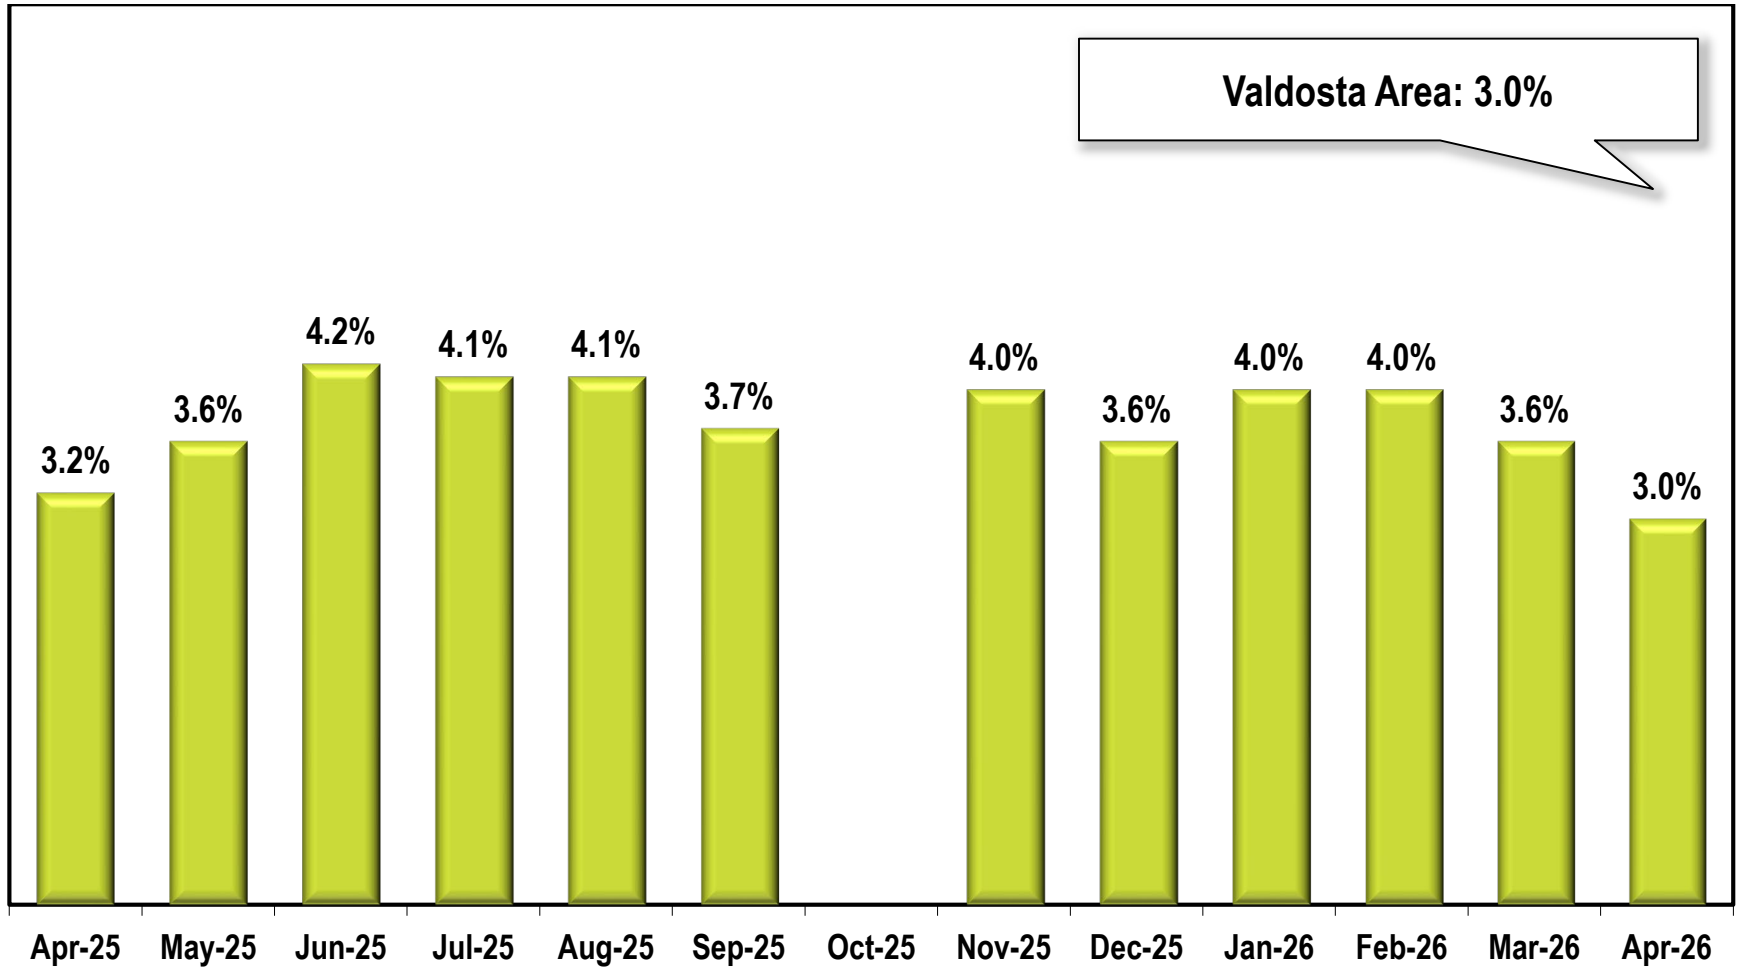

Valdosta Area Unemployment Rate

(Not Seasonally Adjusted)

Due to lapse in appropriations, October 2025 data is missing.

Note: Valdosta Area includes Brooks, Echols, Lanier, and Lowndes counties.

Source: Georgia Department of Labor – Bárbara Rivera Holmes, Commissioner