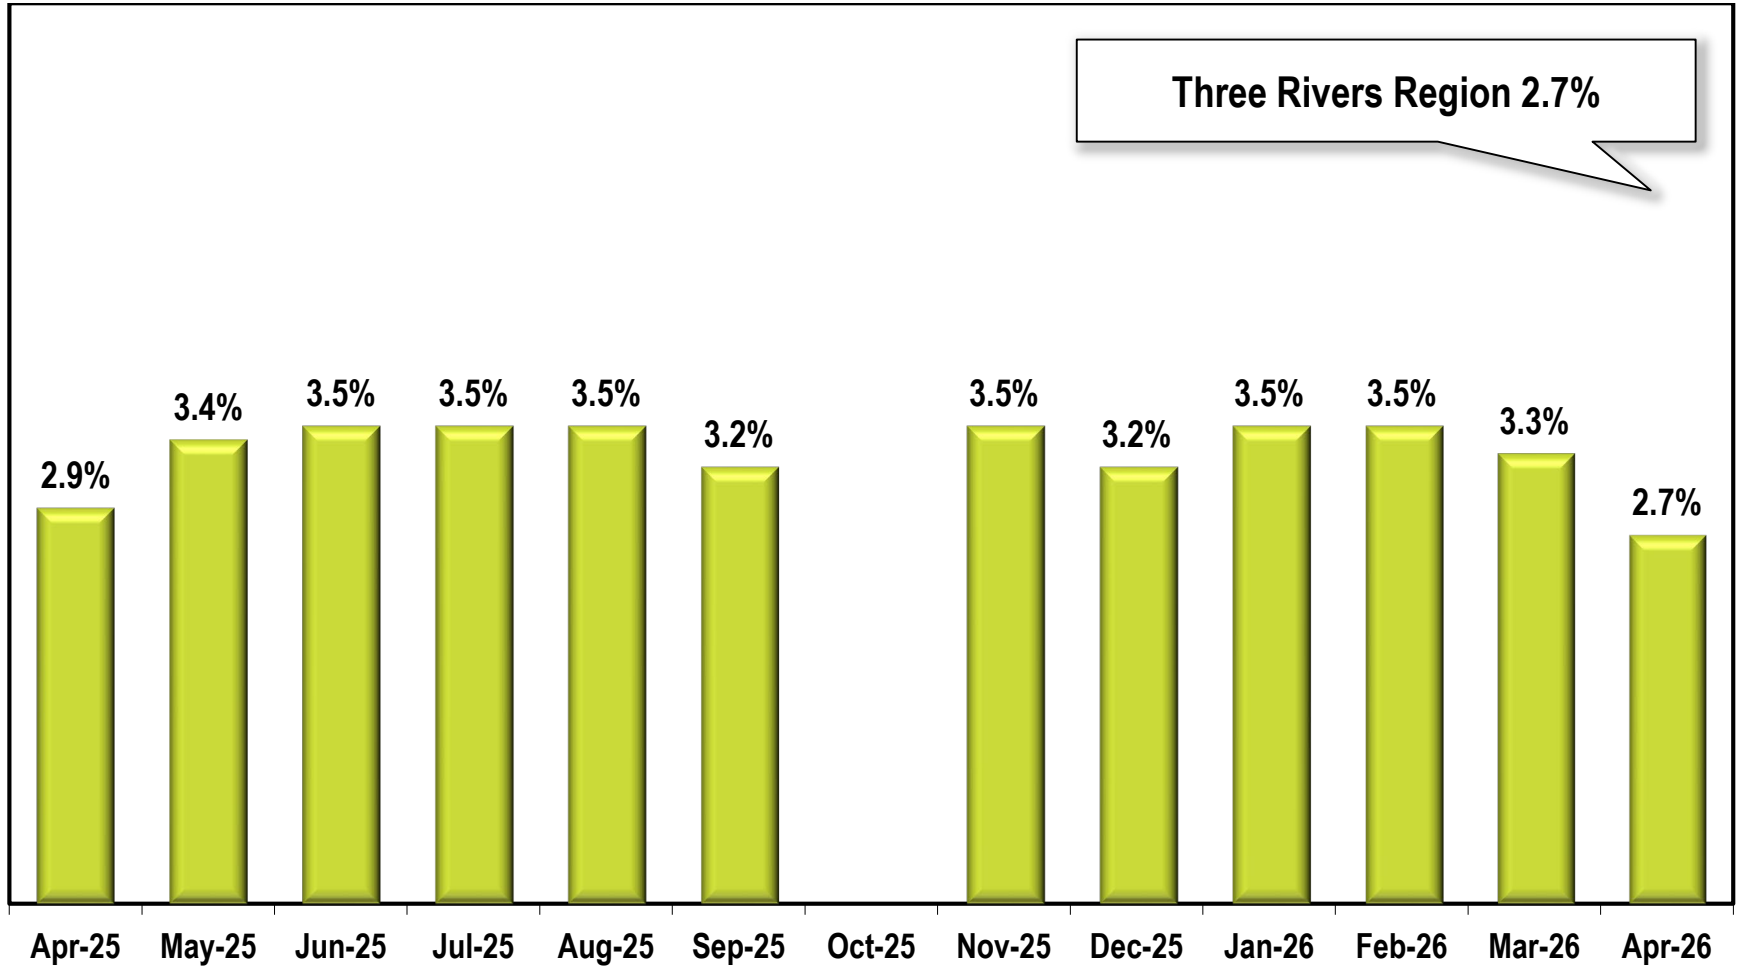

Three Rivers Region Unemployment Rate (Not Seasonally Adjusted)

Due to lapse in appropriations, October 2025 data is missing.

Note: Three Rivers Region includes Butts, Carroll, Coweta, Heard, Lamar, Meriwether, Pike, Spalding, Troup, and Upson counties.