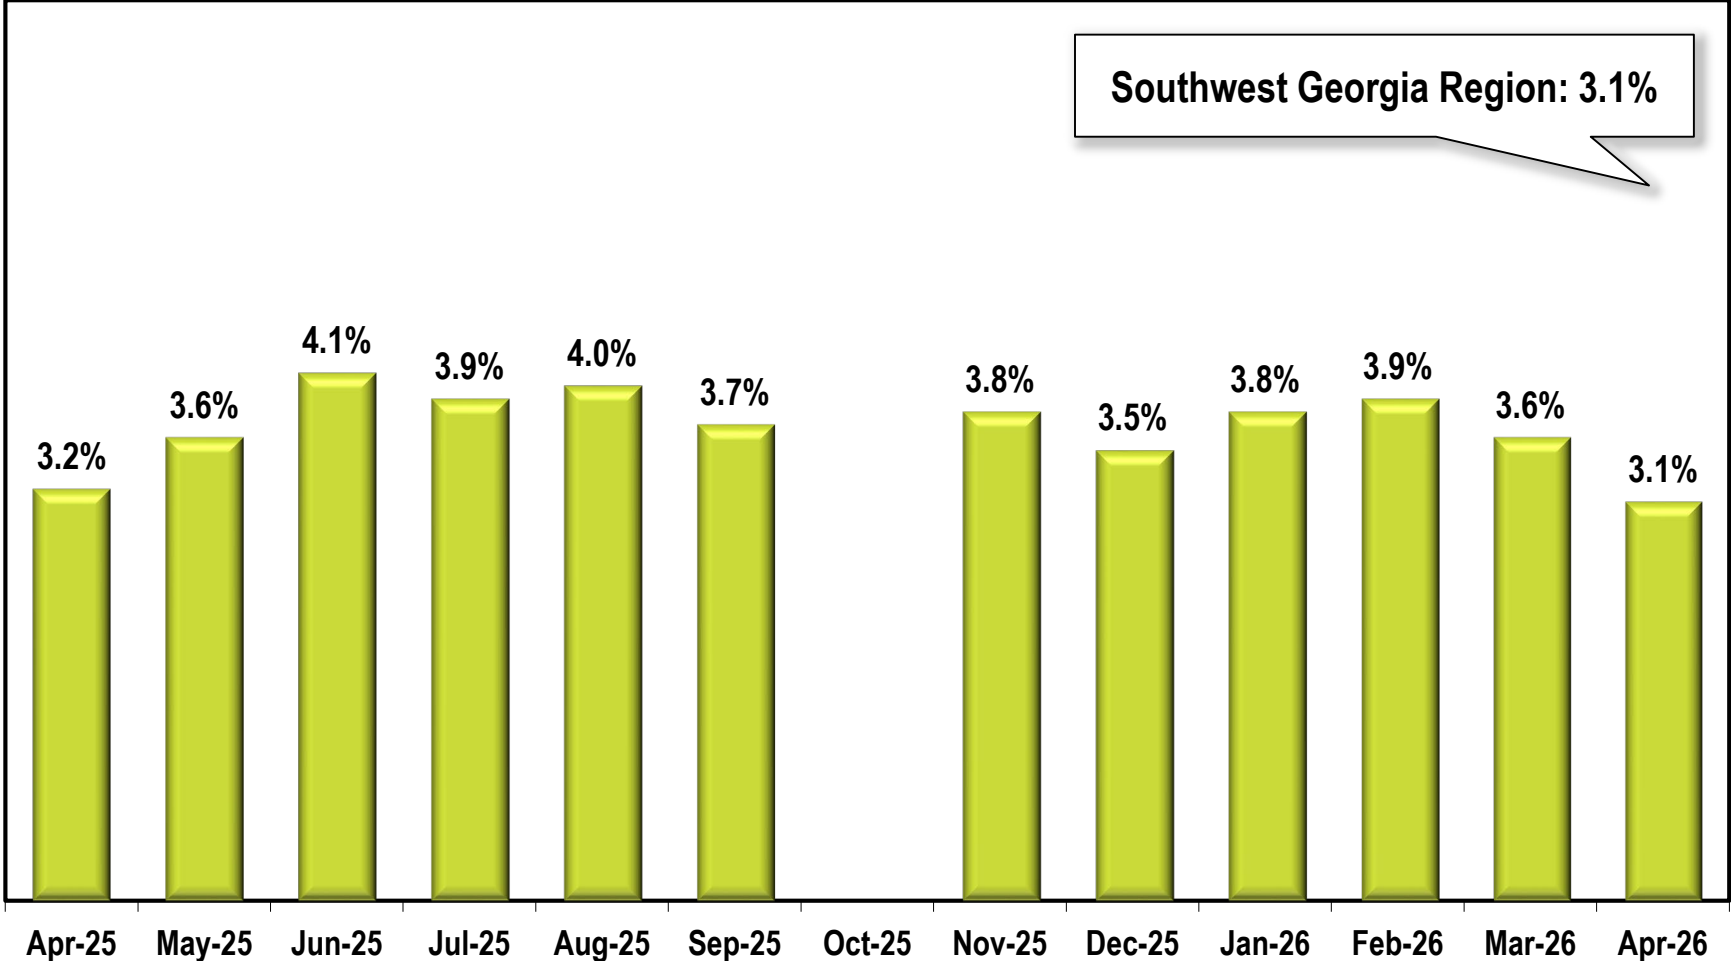

# Southwest Georgia Region Unemployment Rate

(Not Seasonally Adjusted)

Due to lapse in appropriations, October 2025 data is missing.

Note: Southwest Georgia Region includes Baker, Calhoun, Colquitt, Decatur, Dougherty, Early, Grady, Lee, Miller, Mitchell, Seminole, Terrell, Thomas, and Worth counties.