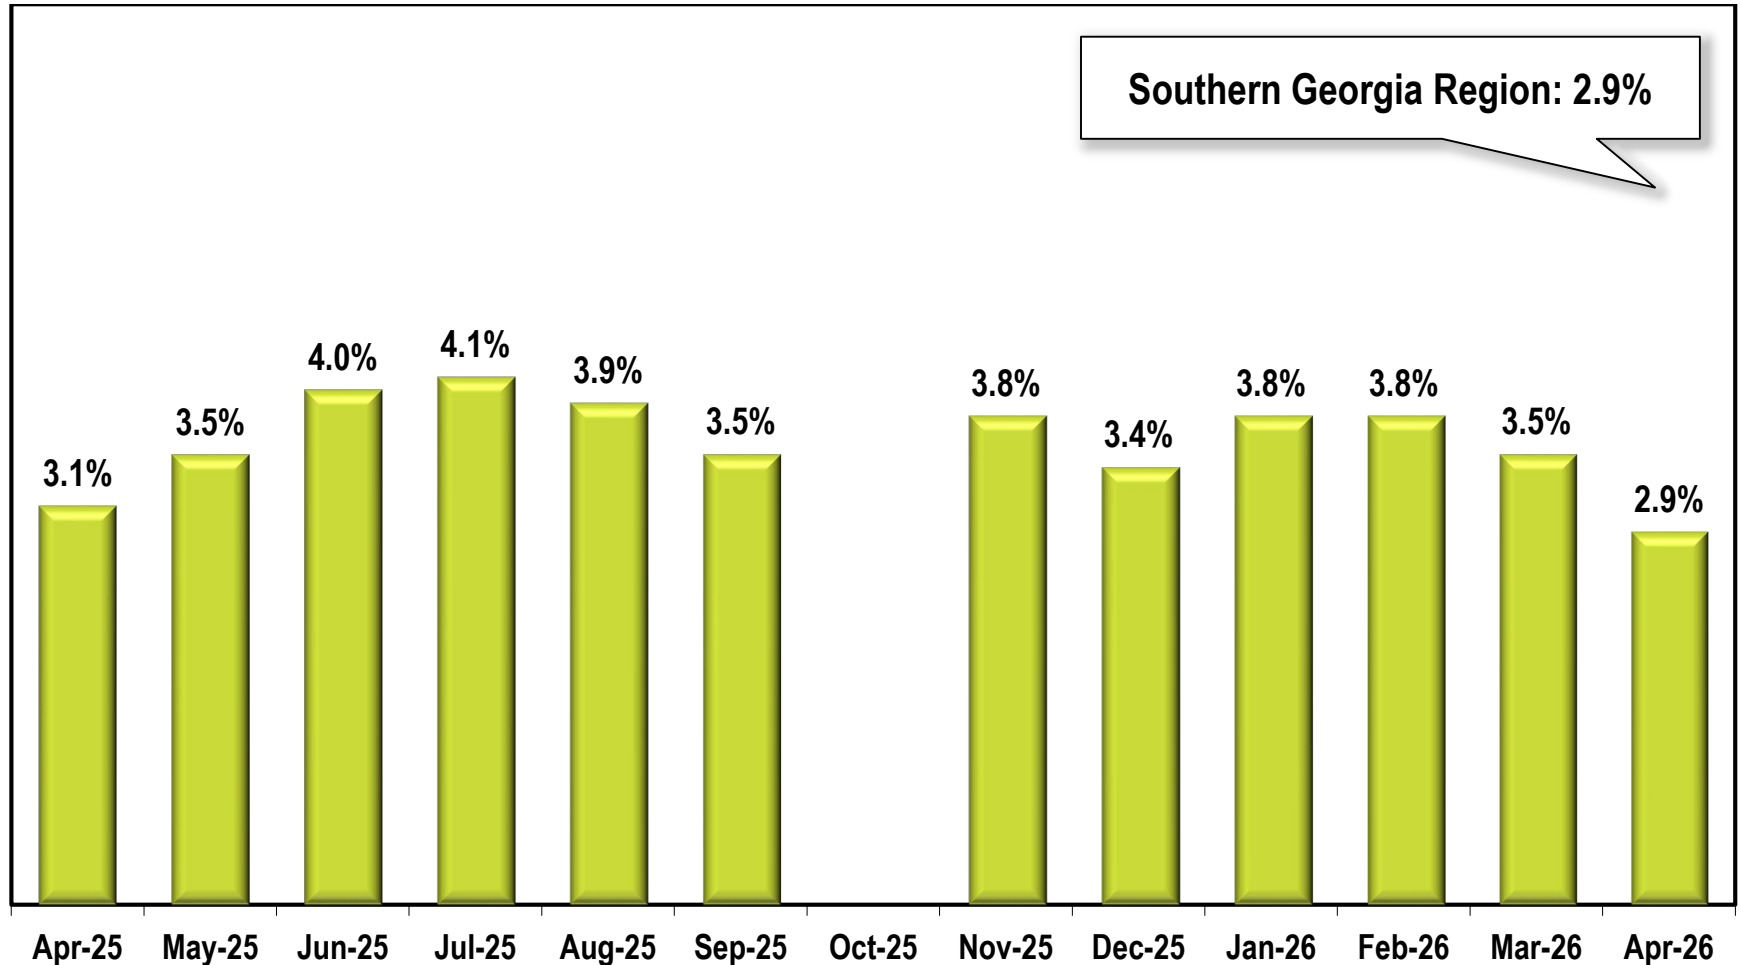

# Southern Georgia Region Unemployment Rate

(Not Seasonally Adjusted)

Due to lapse in appropriations, October 2025 data is missing.

Note: Southern Georgia Region includes Atkinson, Bacon, Ben Hill, Berrien, Brantley, Brooks, Charlton, Clinch, Coffee, Cook, Echols, Irwin, Lanier, Lowndes, Pierce, Tift, Turner, and Ware counties.