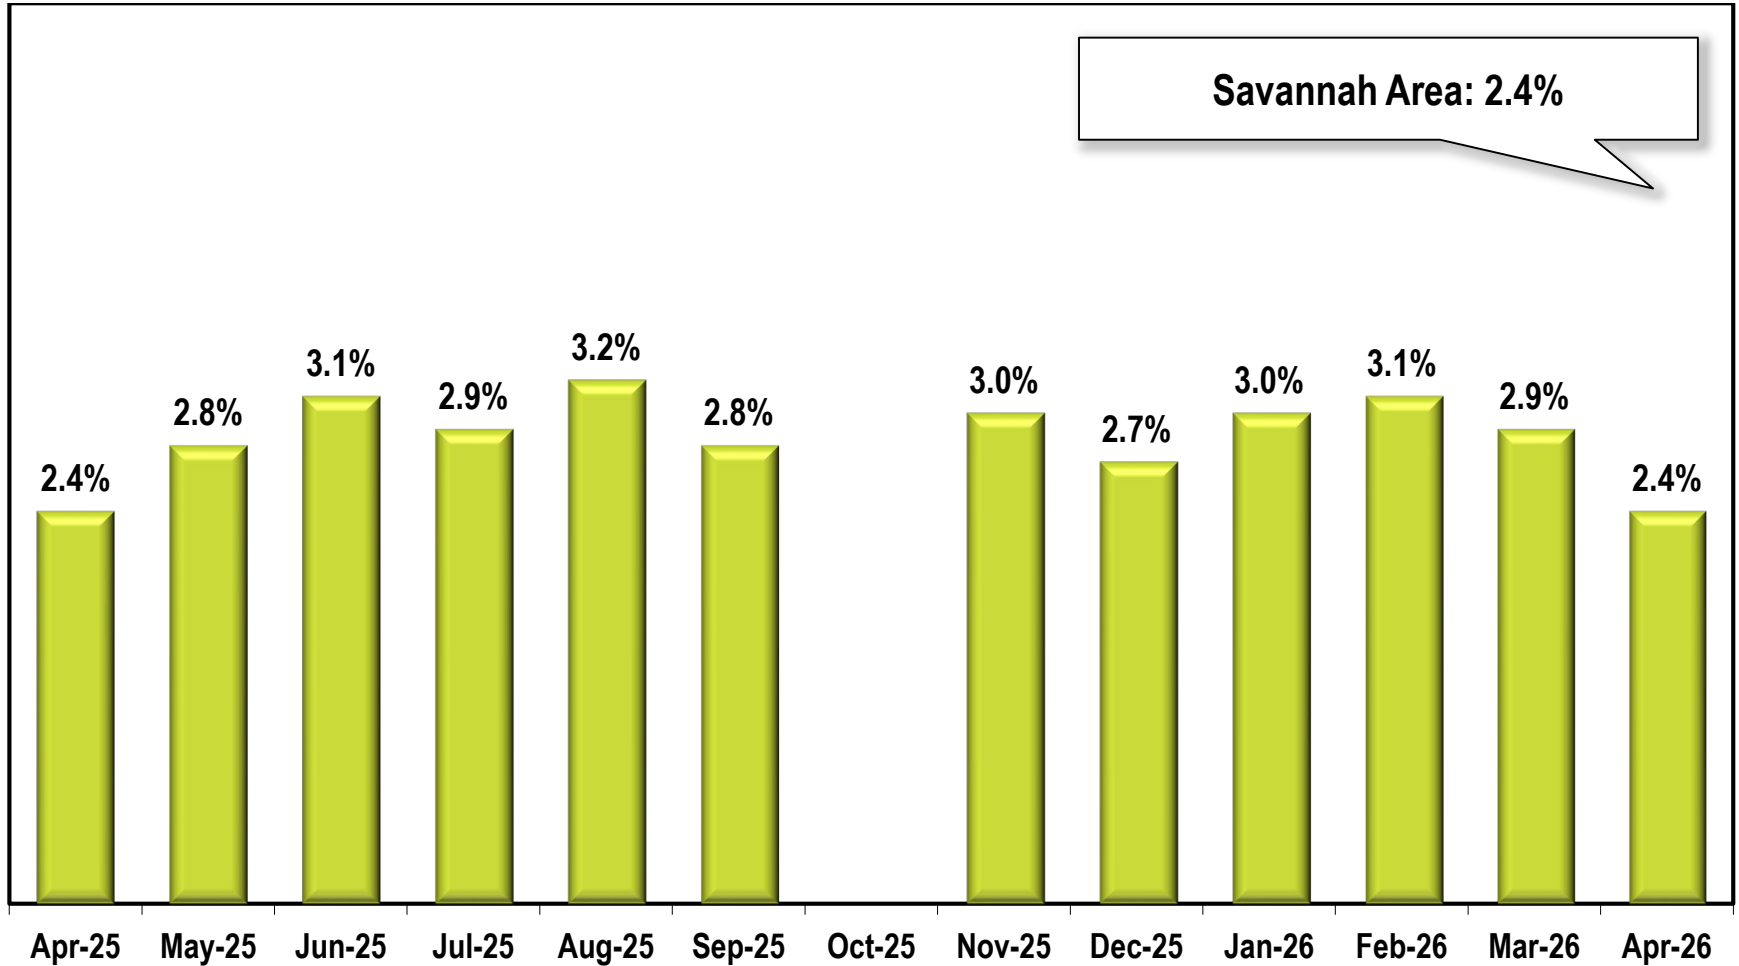

# Savannah Area Unemployment Rate

(Not Seasonally Adjusted)

Due to lapse in appropriations, October 2025 data is missing.

Note: Savannah Area includes Bryan, Chatham, and Effingham counties.

Source: Georgia Department of Labor – Bárbara Rivera Holmes, Commissioner