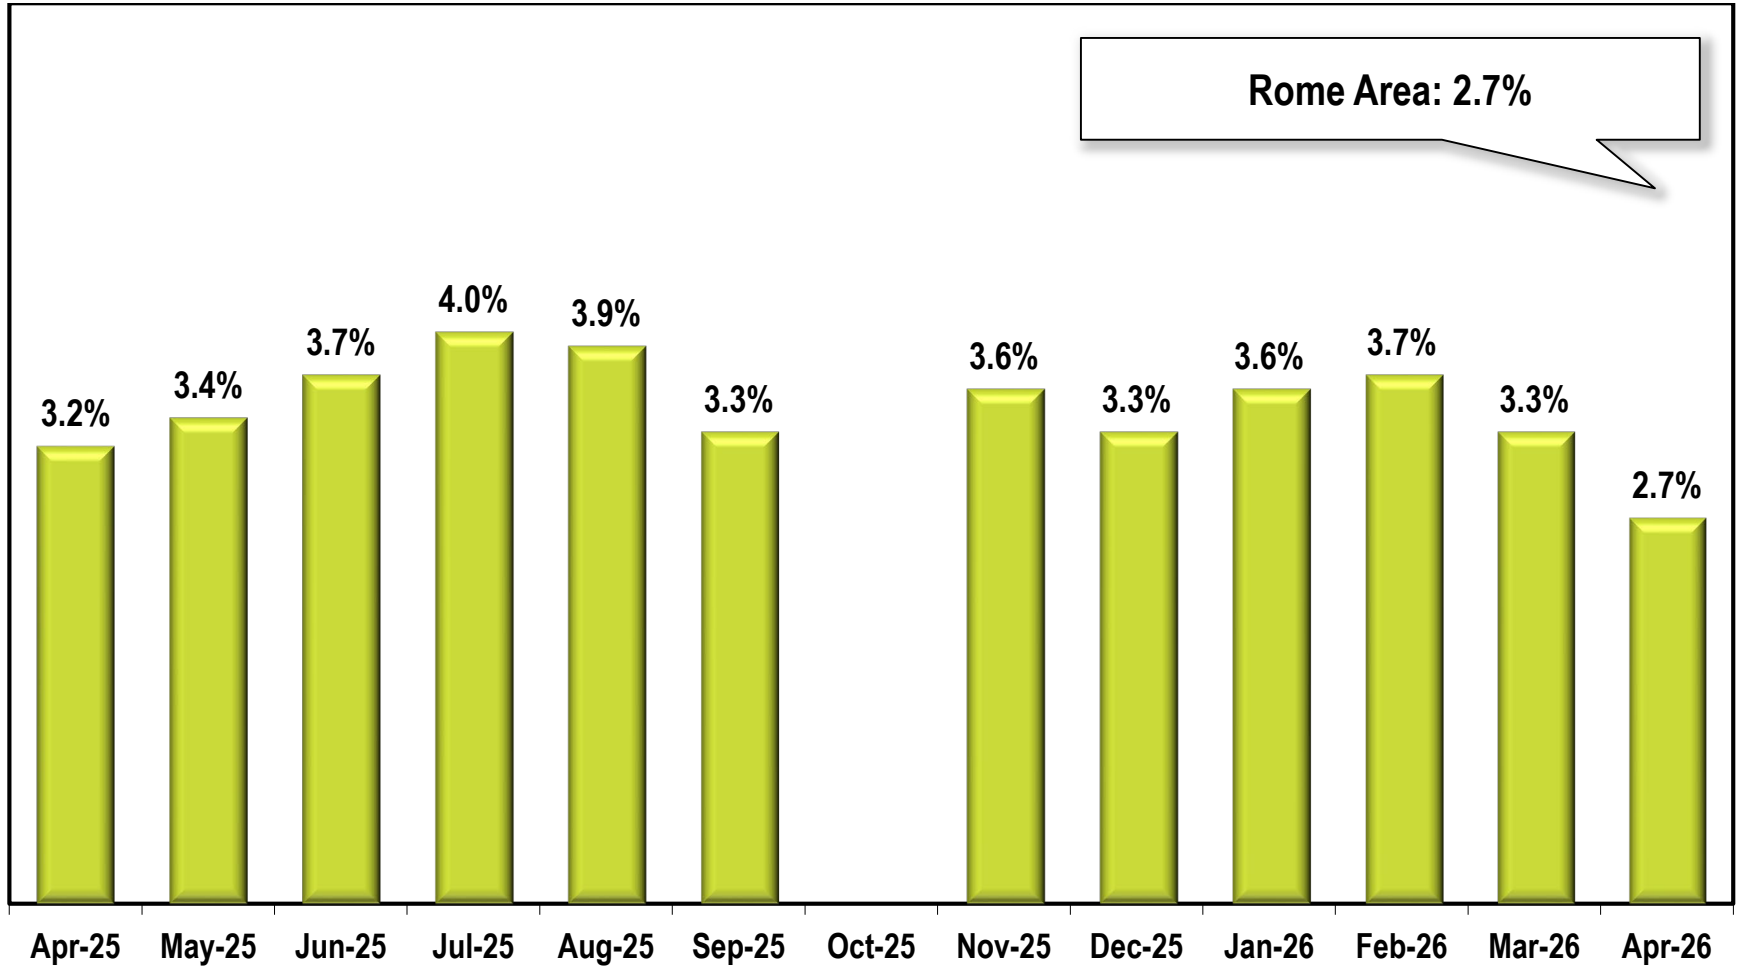

Rome Area Unemployment Rate

(Not Seasonally Adjusted)

Due to lapse in appropriations, October 2025 data is missing.

Note: Rome Area includes Floyd county.

Source: Georgia Department of Labor – Bárbara Rivera Holmes, Commissioner