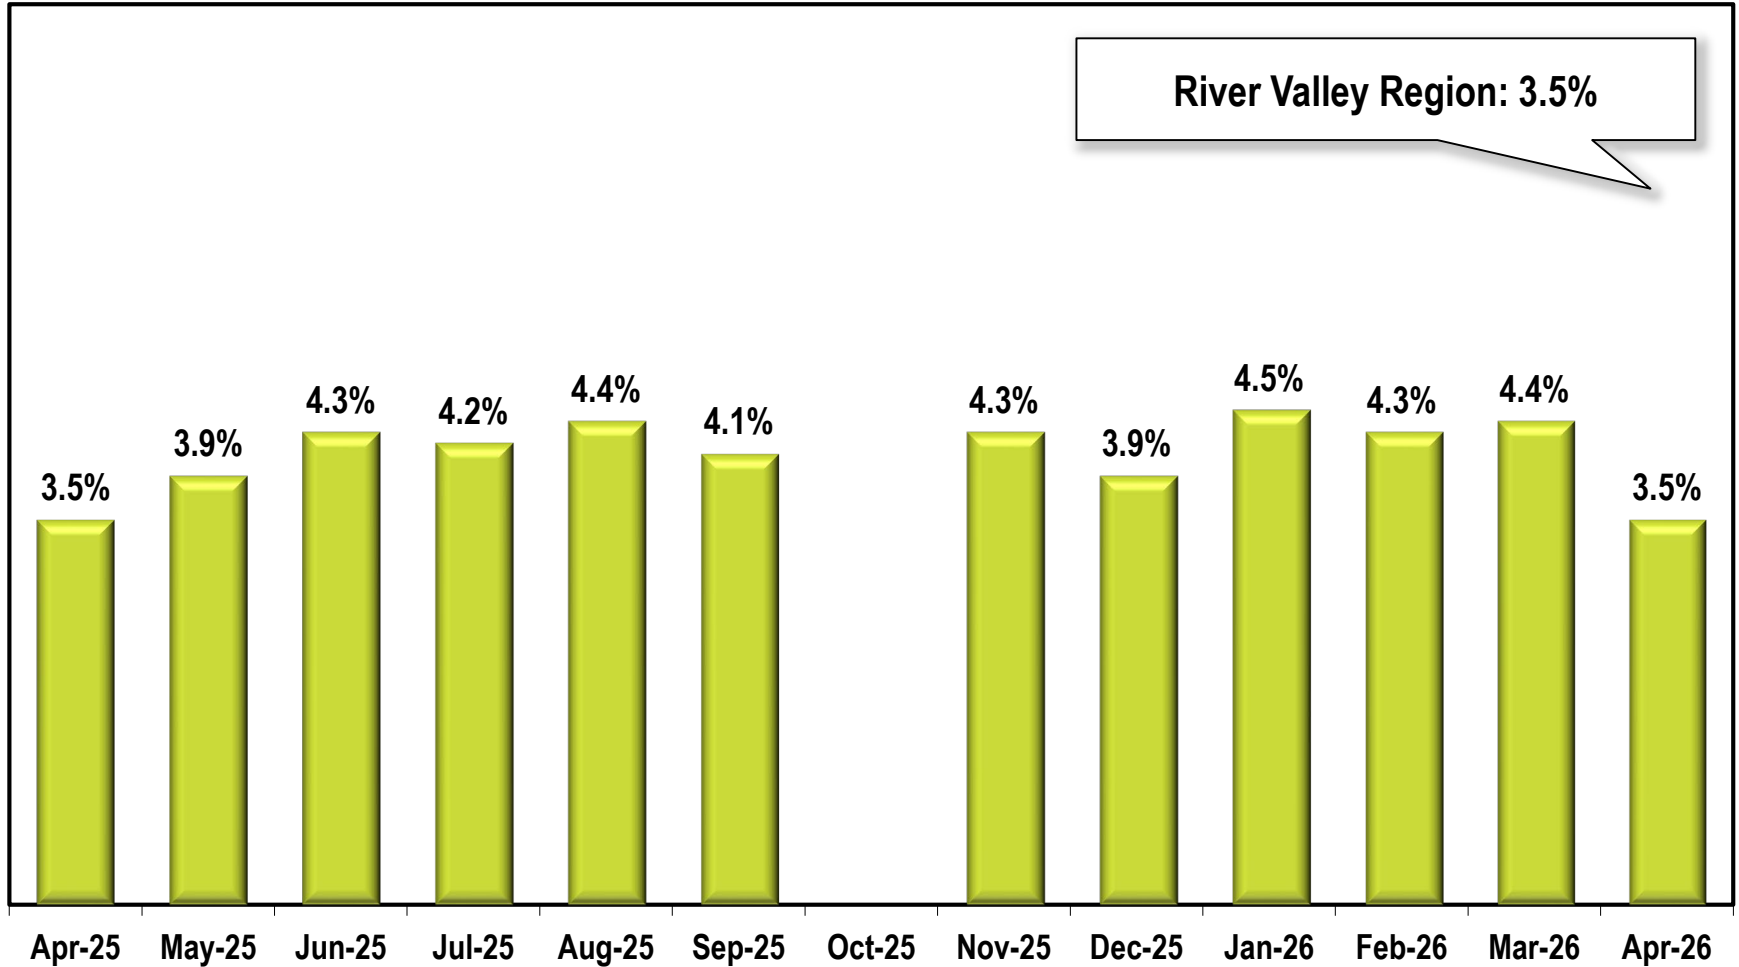

# River Valley Region Unemployment Rate

(Not Seasonally Adjusted)

Due to lapse in appropriations, October 2025 data is missing.

Note: River Valley Region includes Chattahoochee, Clay, Crisp, Dooly, Harris, Macon, Marion, Muscogee, Quitman, Randolph, Schley, Stewart, Sumter, Talbot, Taylor, and Webster counties.