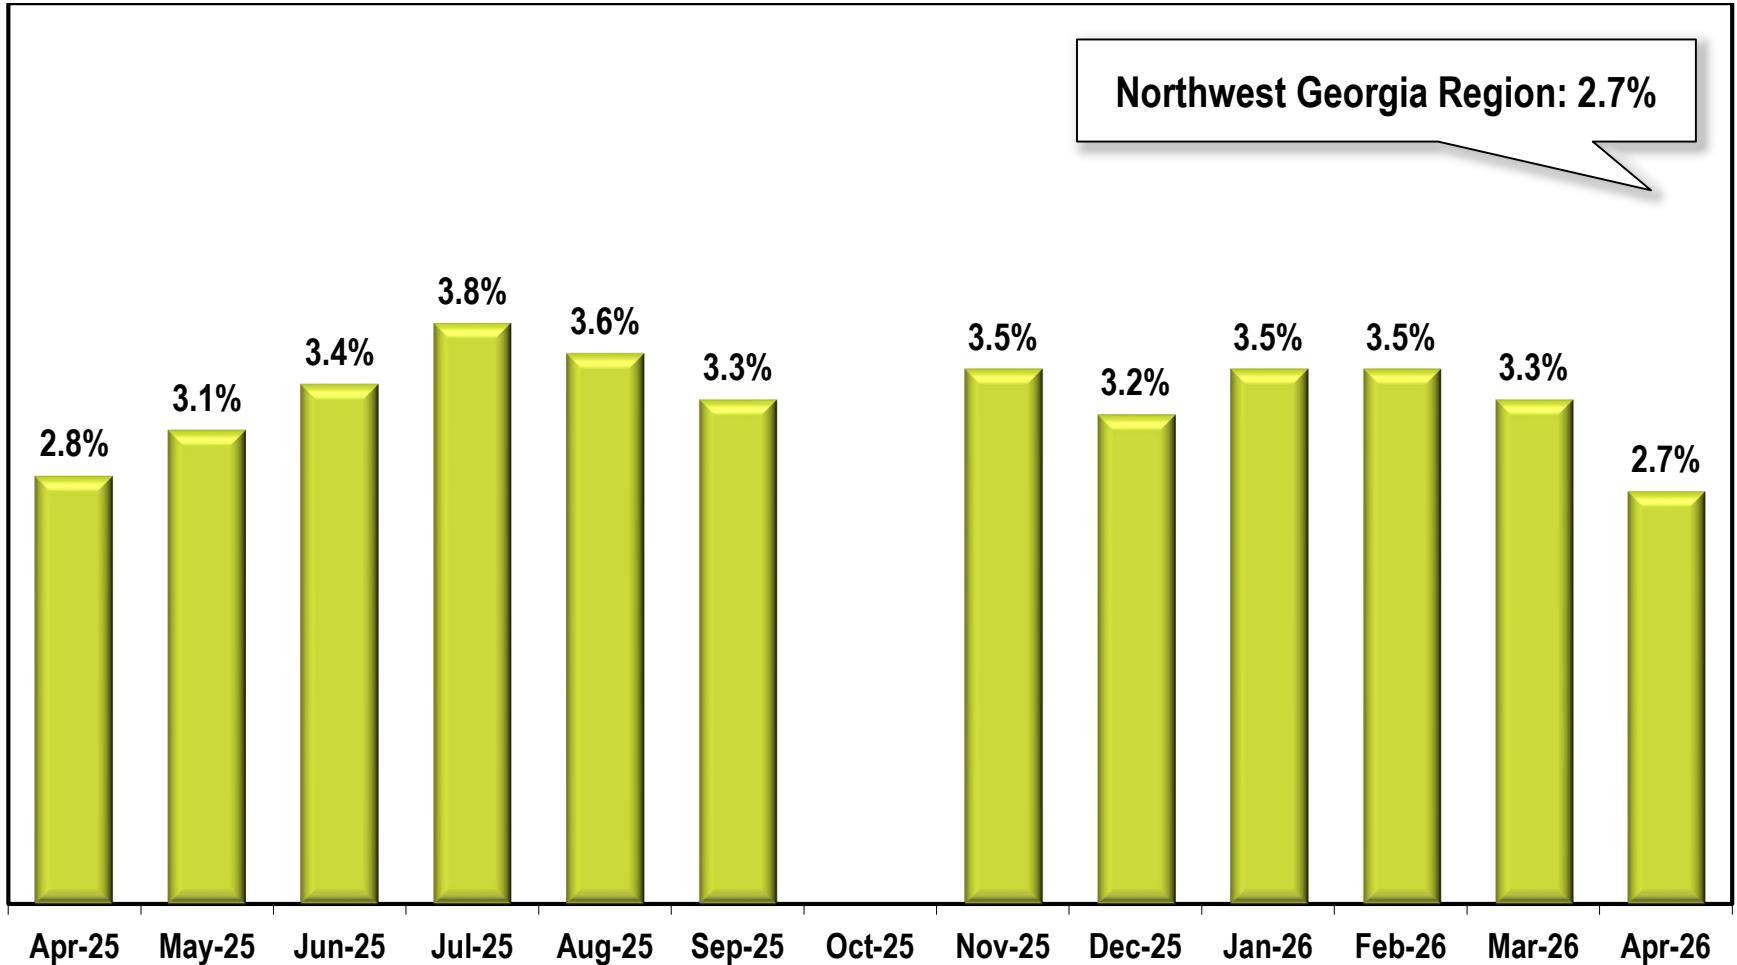

# Northwest Georgia Region Unemployment Rate (Not Seasonally Adjusted)

Due to lapse in appropriations, October 2025 data is missing.

Note: Northwest Georgia Region includes Bartow, Catoosa, Chattooga, Dade, Fannin, Floyd, Gilmer, Gordon, Haralson, Murray, Paulding, Pickens, Polk, Walker, and Whitfield counties.