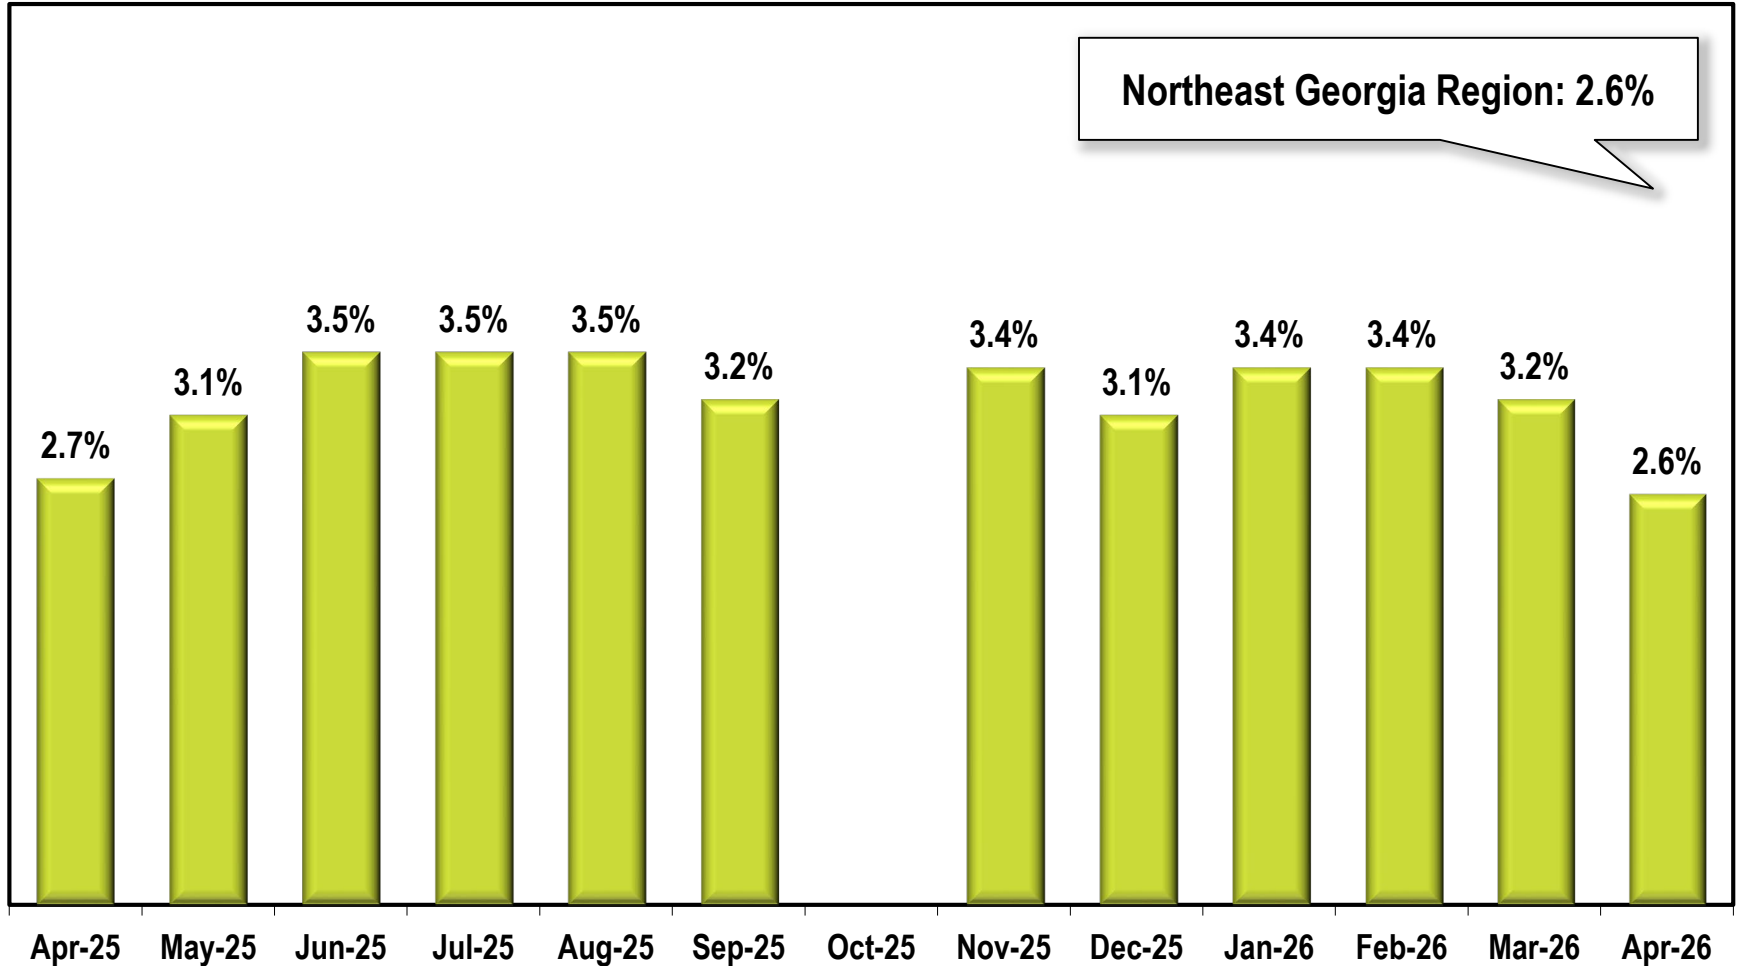

Northeast Georgia Region Unemployment Rate

(Not Seasonally Adjusted)

Due to lapse in appropriations, October 2025 data is missing.

Note: Northeast Georgia Region includes Barrow, Clarke, Elbert, Greene, Jackson, Jasper, Madison, Morgan, Newton, Oconee, Oglethorpe, and Walton counties.